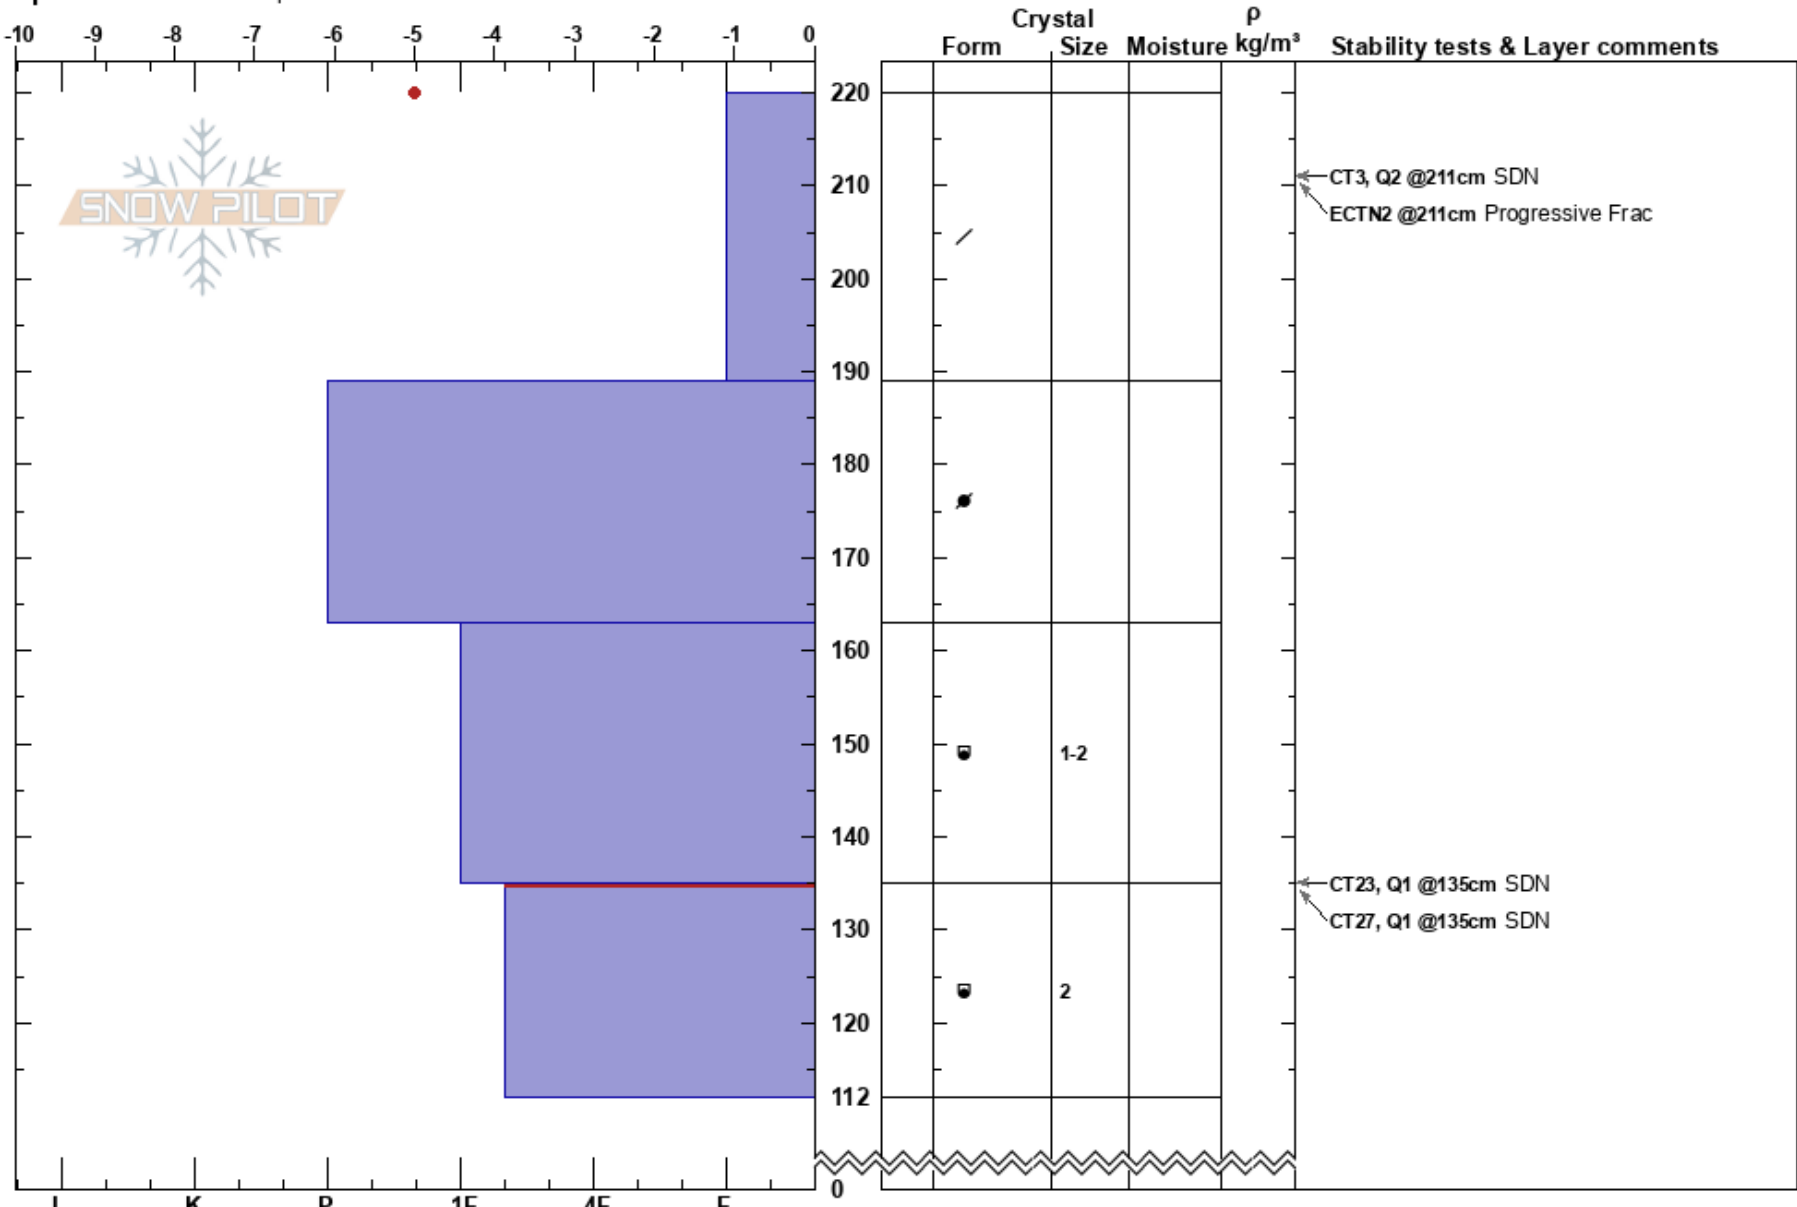

Mammoth Rock Bowl
 Eastern Sierra Nevada
 CA
Elevation: 9080 ft
Aspect: N
Specifics: We skied slope

Jason Hofman
 01/19/2020 - 10:10am
Co-ord:
Slope Angle: 33°
Wind Loading: previous

Stability:
Air Temperature: 1°C
Sky Cover: BKN
Precipitation: NO
Wind: Calm
HS:220
PF:41
PS:23
 135-112cm:Problematic layer