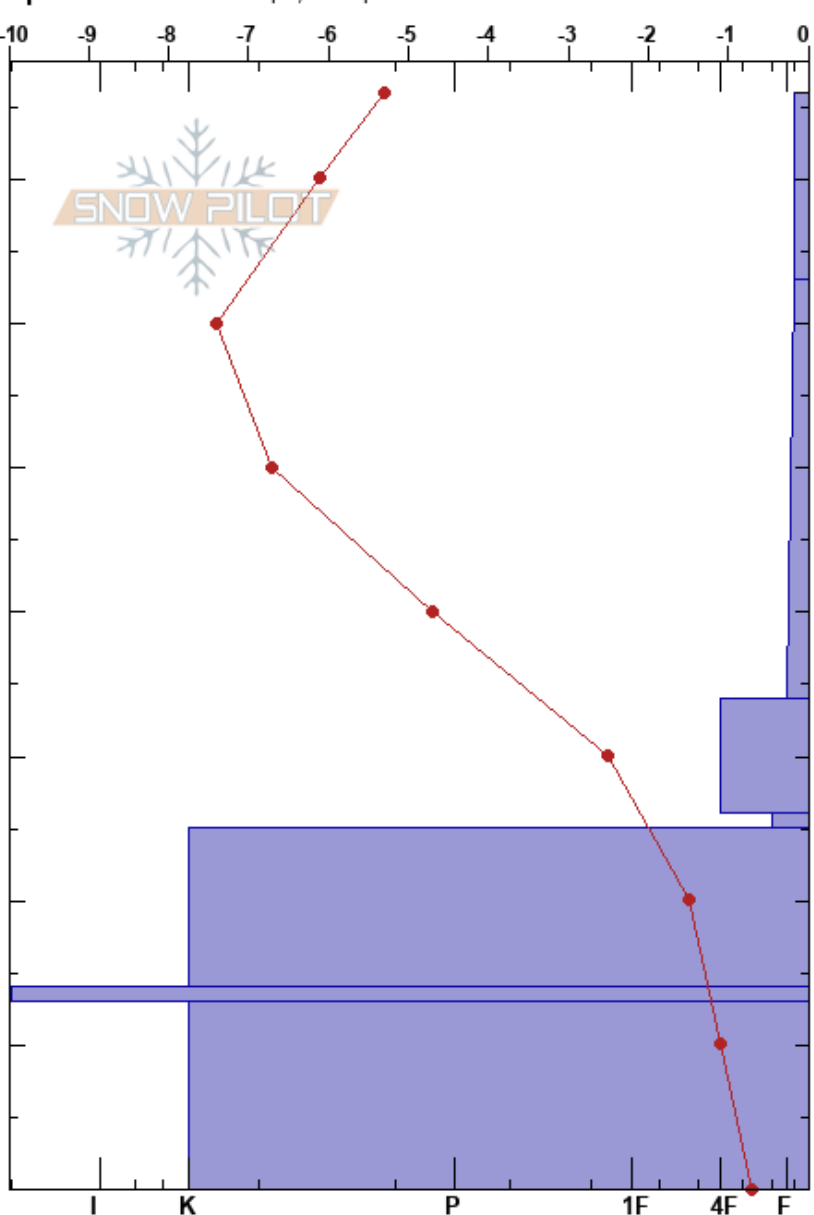

Steinskarfjellet low
 Kvaløya
 Norway
 Elevation: 233 m
 Aspect: N
 Specifics: We skied slope; Poor pit location

Paul Velsand
 23/02/2017 - 15:00
 Co-ord: 33W 639468E 7732280N
 Slope Angle: 5°
 Wind Loading:

Stability: Good
 Air Temperature: -5.3°C
 Sky Cover: OVC
 Precipitation: S5
 Wind: Calm

HS:76
 PF:48
 26-25cm: Problematic layer

Height (cm)	Crystal		Moisture	ρ kg/m ³	Stability tests & Layer comments
	Form	Size			
76					
70	*	3	D	30	
60					
50	/	1	D	110	
40					
30	/	0.5-1	D	220	
25	□	0.5	D		← ECTN20 @25cm
20	♡	3	D-M	350	
15	■				
10	♡	3	D-M	380	
0					

Notes: Hs iButton: 65 cm.