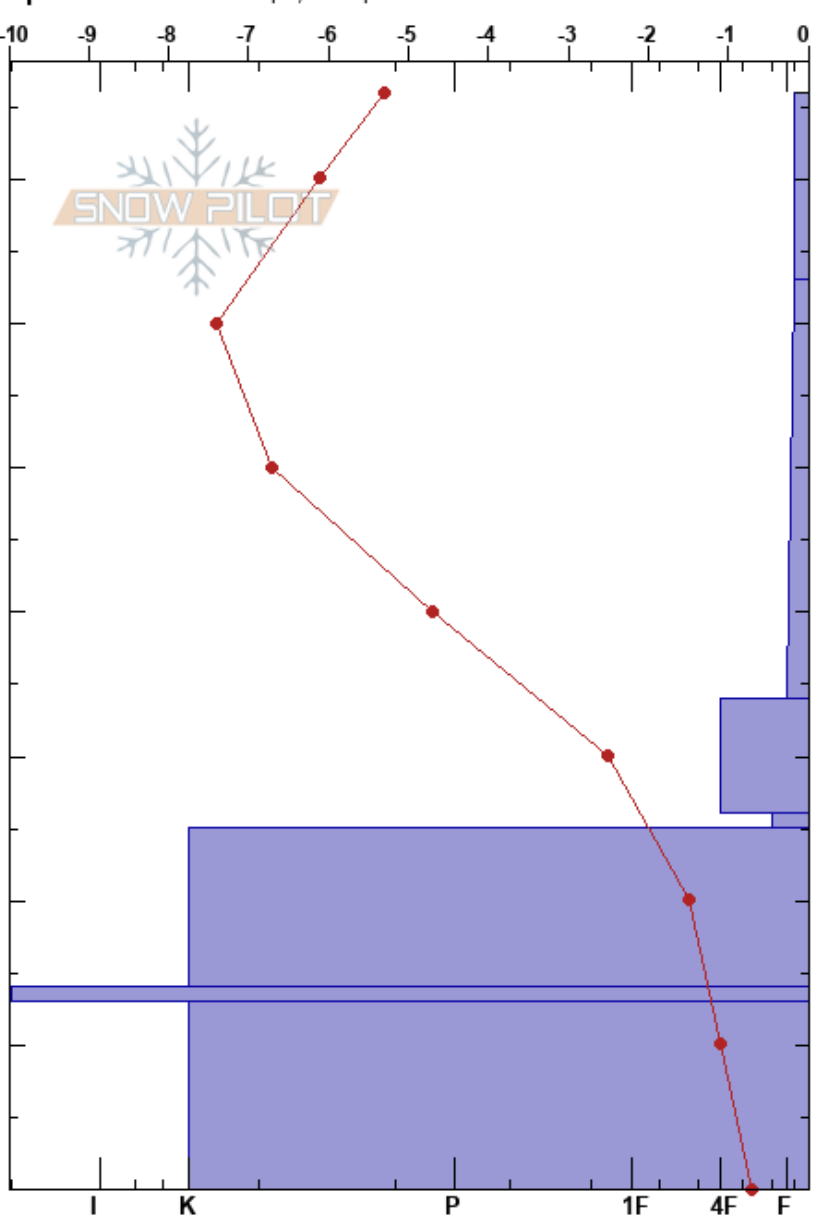

Steinskarfjellet low
 Kvaløya
 Norway
 Elevation: 233 m
 Aspect: N
 Specifics: We skied slope; Poor pit location

Paul Velsand
 23/02/2017 - 15:00
 Co-ord: 33W 639468E 7732280N
 Slope Angle: 5°
 Wind Loading:

Stability: Good
 Air Temperature: -5.3°C
 Sky Cover: OVC
 Precipitation: S5
 Wind: Calm

HS:76
 PF:48
 26-25cm:Problematic layer

Height (cm)	Crystal		Moisture	ρ kg/m ³	Stability tests & Layer comments
	Form	Size			
76					
70	*	3	D	30	
60					
50	/	1	D	110	
40					
30	/	0.5-1	D	220	
	□	0.5	D		← ECTN20 @25cm
20	♡	3	D-M	350	
	■				
10	♡	3	D-M	380	
0					

Notes: Hs iButton: 65 cm.