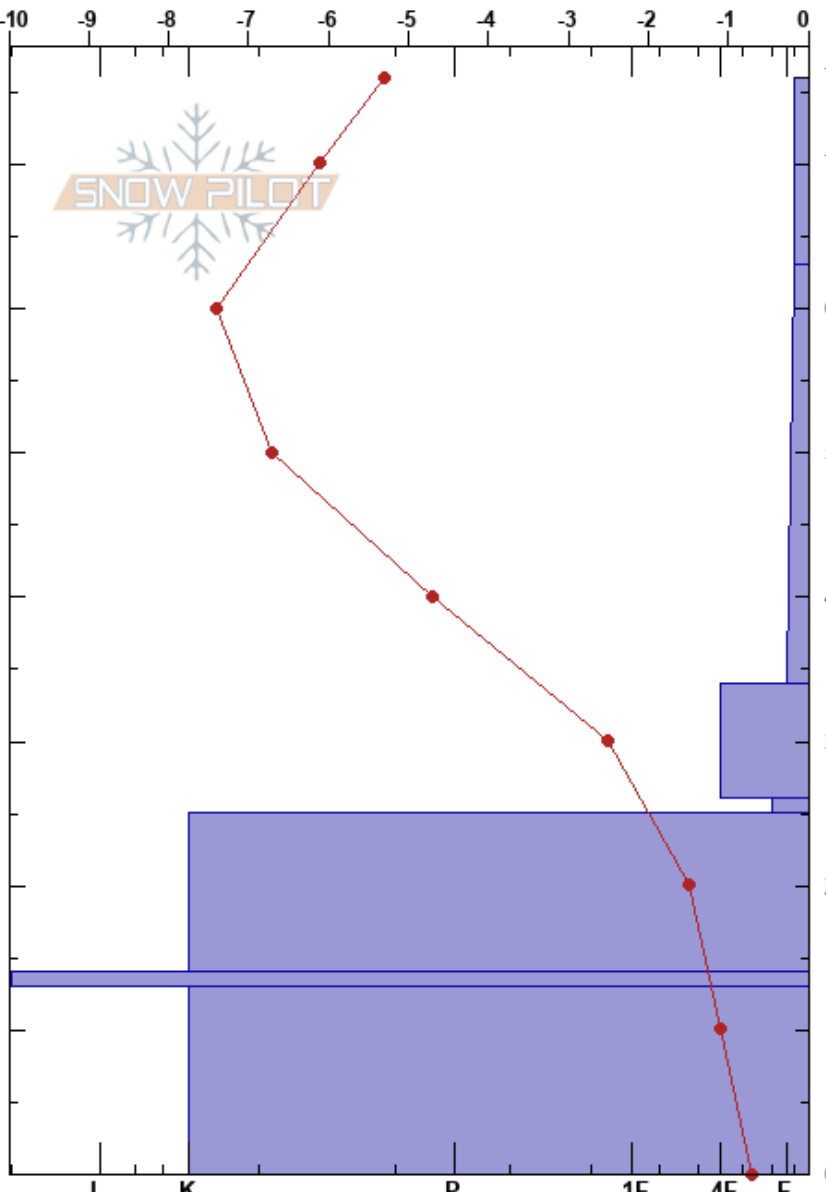

Steinskarfjellet low
 Kvaløya
 Norway
 Elevation: 233 m
 Aspect: N

Paul Velsand
 23/02/2017 - 15:00
 Co-ord: 33W 639468E 7732280N
 Slope Angle: 5°
 Wind Loading:

Stability: Good
 Air Temperature: -5.3°C
 Sky Cover: OVC
 Precipitation: S5
 Wind: Calm

HS:76
 PF:48
 26-25cm:Problematic layer

Specifics: We skied slope; Poor pit location

Height (cm)	Crystal		Moisture	ρ kg/m ³	Stability tests & Layer comments
	Form	Size			
76					
70	*	3	D	30	
60					
50	/	1	D	110	
40					
30	/	0.5-1	D	220	
25	□	0.5	D		← ECTN20 @25cm
20	♡	3	D-M	350	
15	■				
10	♡	3	D-M	380	
0					

Notes: Hs iButton: 65 cm.