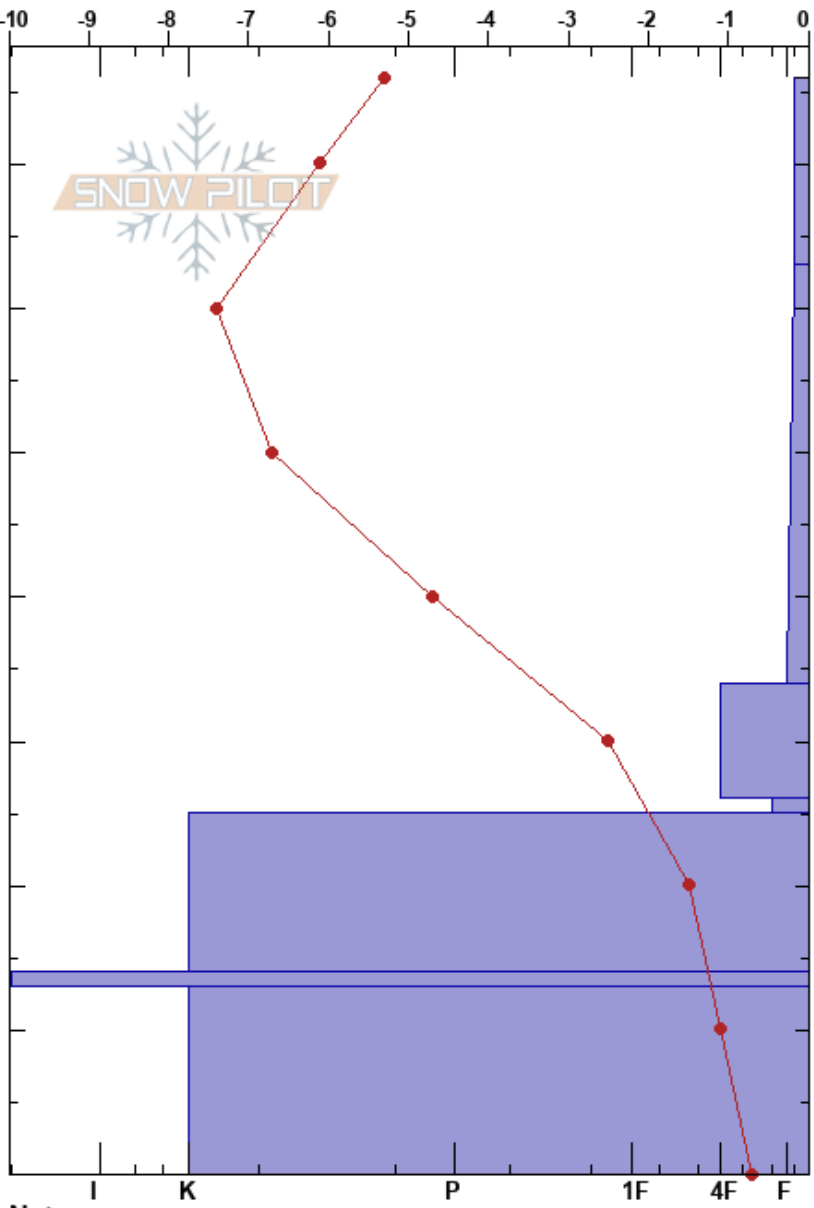

Steinskarfjellet low  
 Kvaløya  
 Norway  
 Elevation: 233 m  
 Aspect: N

Paul Velsand  
 23/02/2017 - 15:00  
 Co-ord: 33W 639468E 7732280N  
 Slope Angle: 5°  
 Wind Loading:

Stability: Good  
 Air Temperature: -5.3°C  
 Sky Cover: OVC  
 Precipitation: S5  
 Wind: Calm

HS:76  
 PF:48  
 26-25cm: Problematic layer

Specifics: We skied slope; Poor pit location

Height (m)	Crystal		Moisture	$\rho$ kg/m <sup>3</sup>	Stability tests & Layer comments
	Form	Size			
76					
70	*	3	D	30	
60					
50	/	1	D	110	
40					
30	/	0.5-1	D	220	
25	□	0.5	D		← ECTN20 @25cm
20	♡	3	D-M	350	
15	■				
10	♡	3	D-M	380	
0					

Notes: Hs iButton: 65 cm.