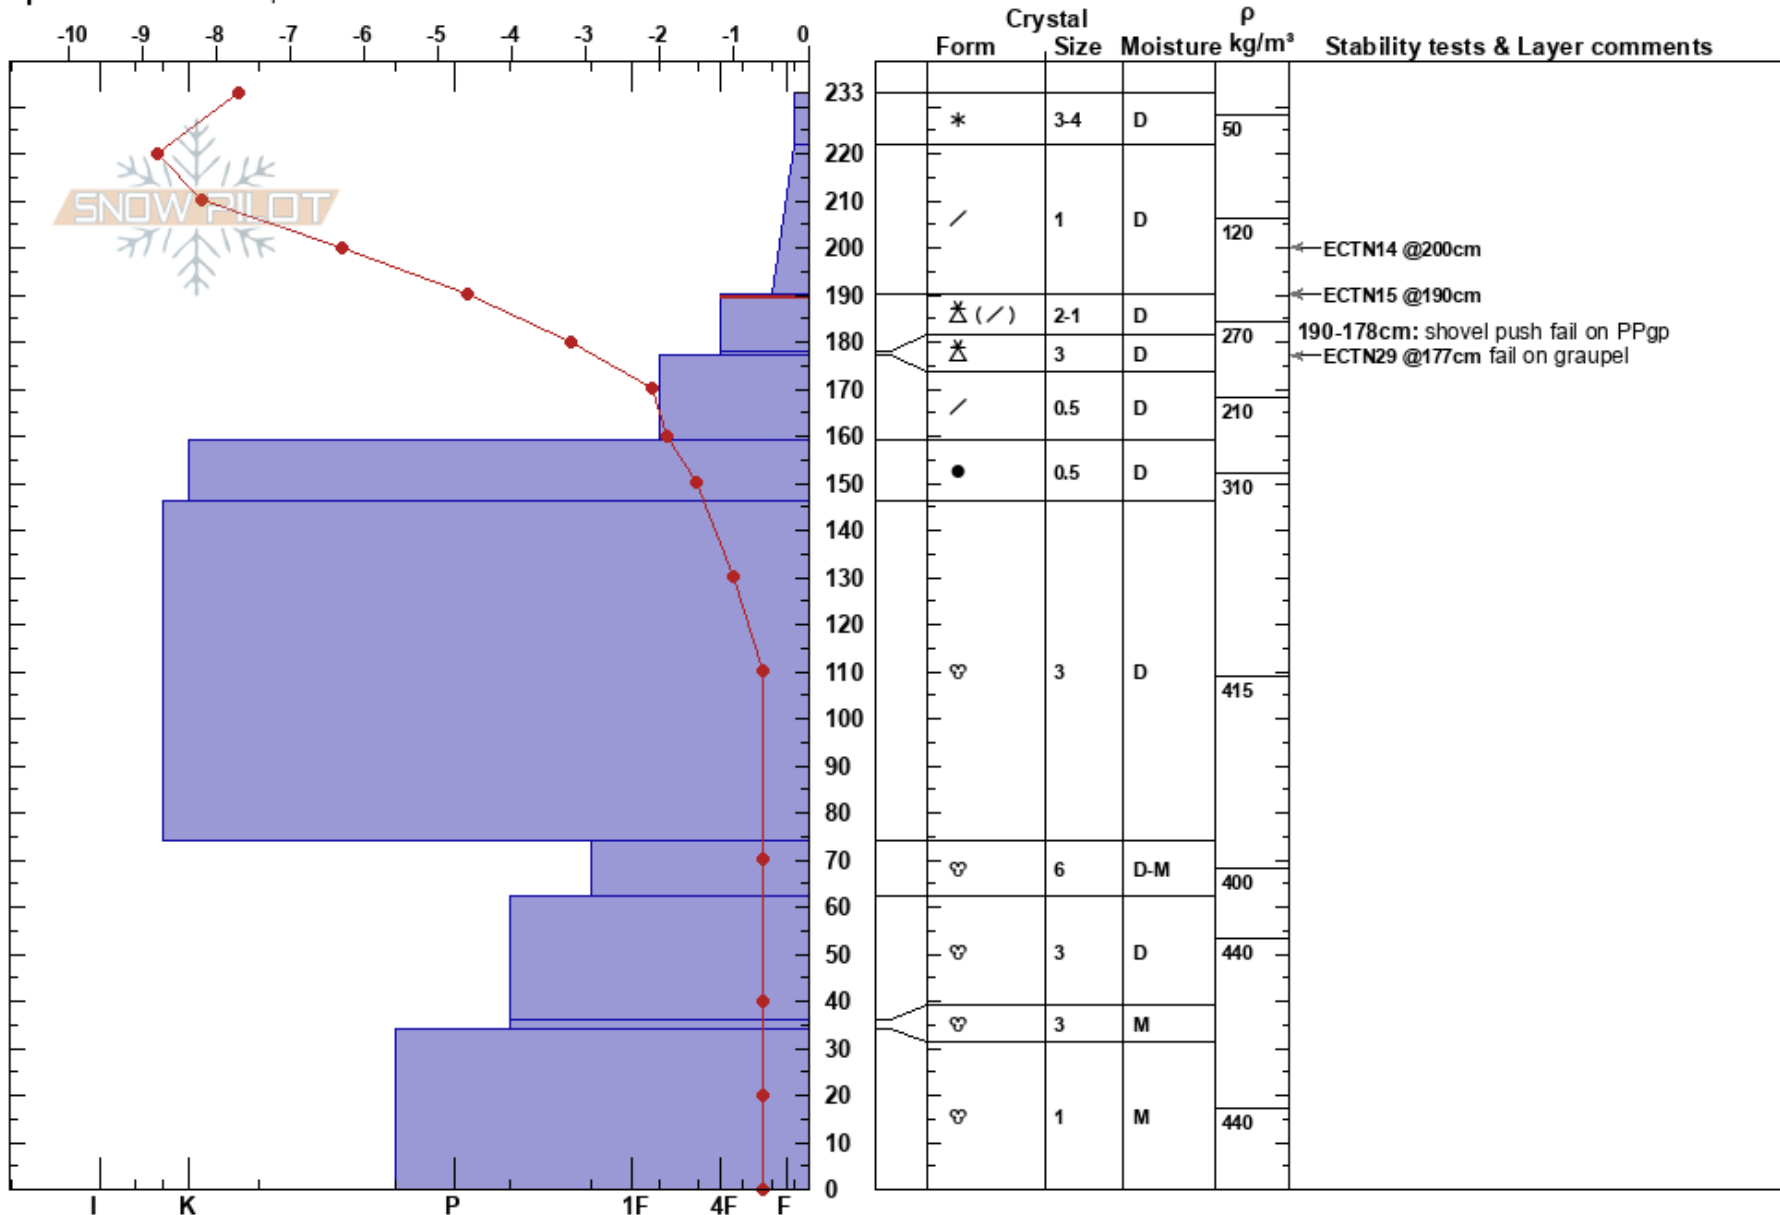

Steinskarfjellet high
 Kvaløya
 Norway
 Elevation: 464 m
 Aspect: NE
 Specifics: We skied slope

Paul Velsand
 23/02/2017 - 11:00
 Co-ord: 33W 660044E 7731831N
 Slope Angle: 30°
 Wind Loading:

Stability: Good
 Air Temperature: -7.7°C
 Sky Cover: OVC
 Precipitation: S5
 Wind: Calm

HS:233
 Layer Notes:
 190-178cm: shovel push fail on PPgp
 190-178cm: Problematic layer

Notes: iButton stake gone under new snow. A test slope in same exposition (100 m further north) did show a little slab formation, but not any propagation.