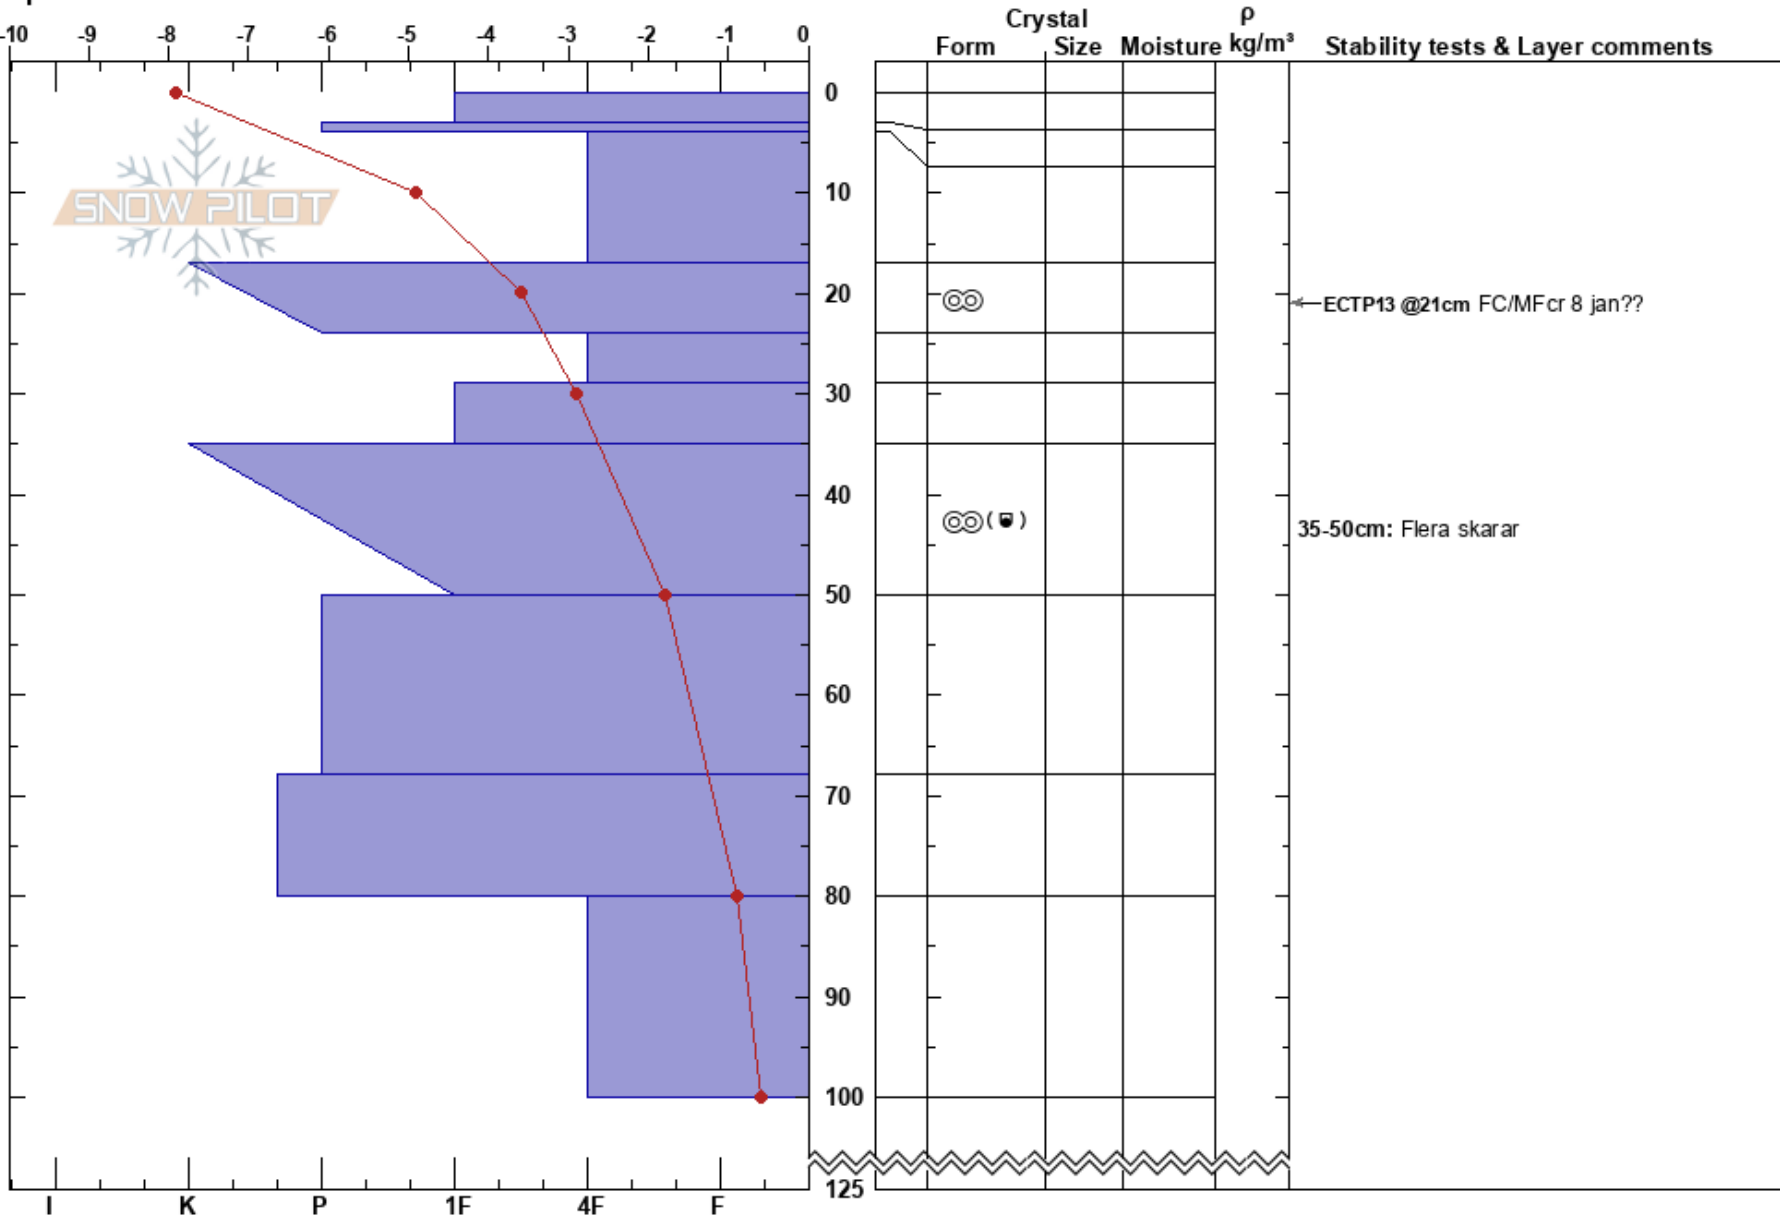

Brakkon
 Västra Vindelfjällen
 Sweden
Elevation: 805 m
Aspect: 90°
Specifics:

Sam Hedman
 19/01/2020 - 11:00
Co-ord:
Slope Angle: 26°
Wind Loading:

Stability:
Air Temperature: -5.5°C **PF:** 17
Sky Cover: SCT
Precipitation: NO
Wind: SW Light Breeze

HS: 125
Layer Notes:
 17-24cm: Problematic layer
 35-50cm: Flera skarar

Notes: