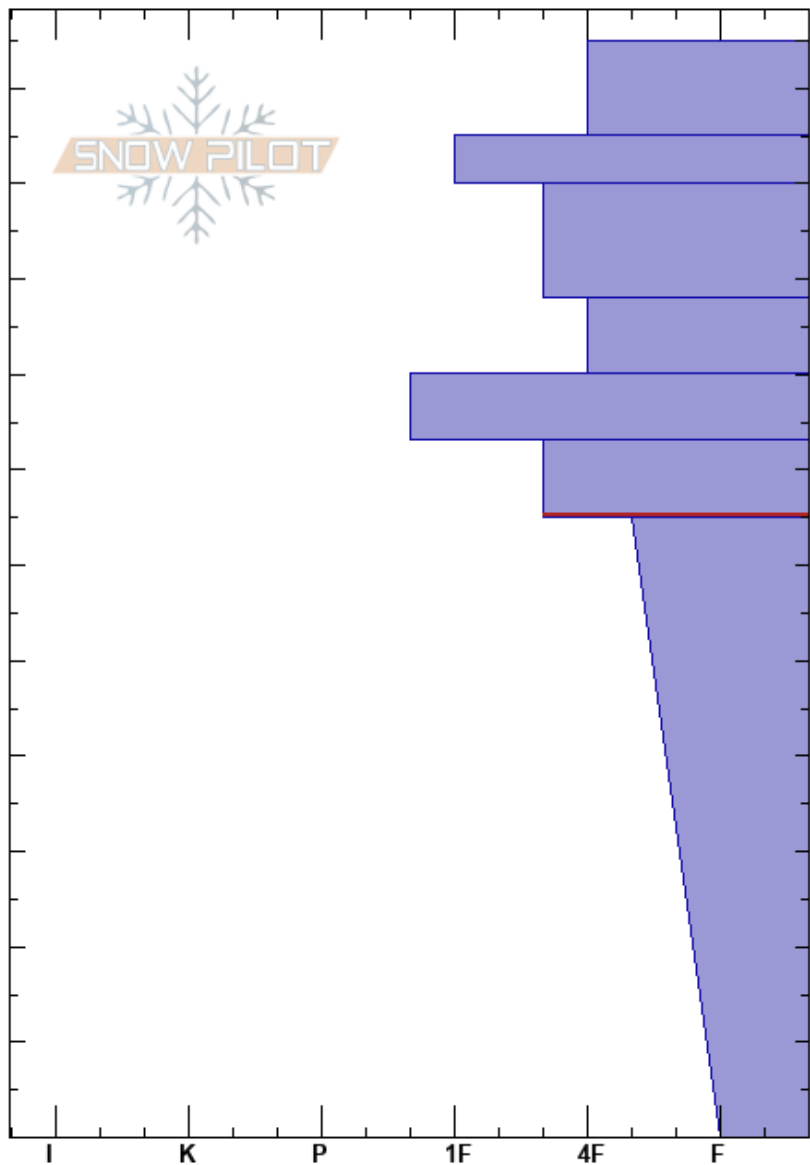

Battle Ridge Campground
 Bridger Range
 MT
 Elevation: 2191 m
 Aspect: NE
 Specifics:

Erich Schreier
 01/18/2020 - 3:25pm
 Co-ord: 45.88169N, -110.86806W
 Slope Angle: 25°
 Wind Loading: previous

Stability: Poor
 Air Temperature: 1°C
 Sky Cover: OVC
 Precipitation: NO
 Wind: N Calm
 HS:115
 Layer Notes:
 73-65cm: Problematic layer

Height (m)	Crystal		Moisture	ρ kg/m ³	Stability tests & Layer comments
	Form	Size			
115					
110					
100					
90					
80					
70					
65					← ECTP23 @65cm Q1 shear
60					
50					
40					
30	□	2-3			
20					
10					
0					