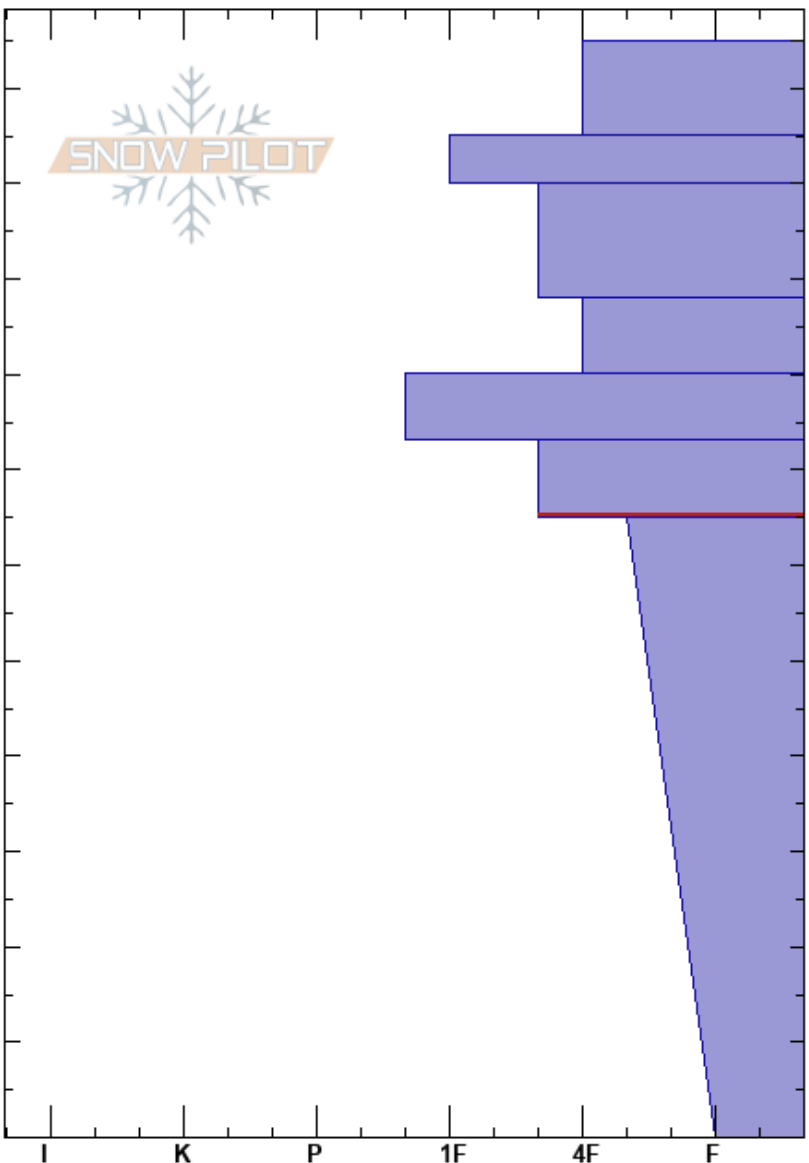

Battle Ridge Campground
 Bridger Range
 MT
 Elevation: 2191 m
 Aspect: NE
 Specifics:

Erich Schreier
 01/18/2020 - 3:25pm
 Co-ord: 45.88169N, -110.86806W
 Slope Angle: 25°
 Wind Loading: previous

Stability: Poor
 Air Temperature: 1°C
 Sky Cover: OVC
 Precipitation: NO
 Wind: N Calm
 HS:115
 73-65cm: Problematic layer

Height (m)	Crystal		Moisture	ρ kg/m ³	Stability tests & Layer comments
	Form	Size			
115					
110					
100					
90					
80					
70					
65					← ECTP23 @65cm Q1 shear
60					
50					
40					
30	□	2-3			
20					
10					
0					