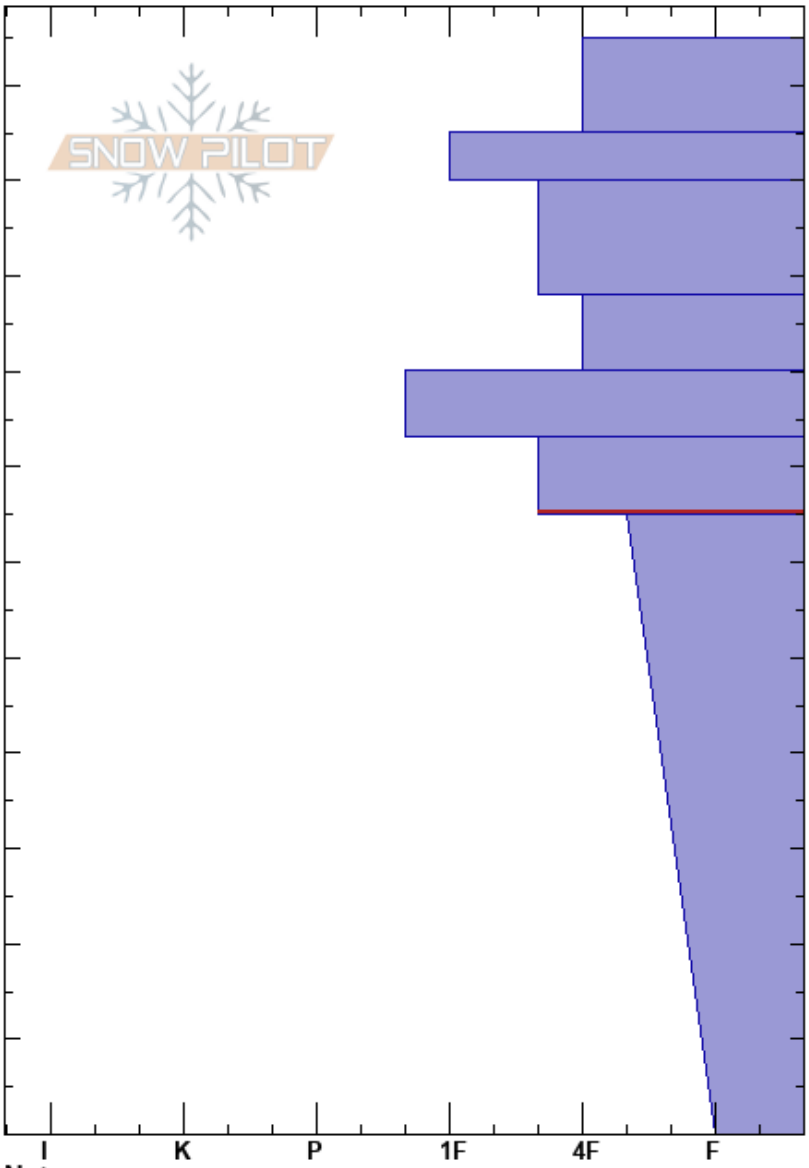

Battle Ridge Campground  
 Bridger Range  
 MT  
 Elevation: 2191 m  
 Aspect: NE  
 Specifics:

Erich Schreier  
 01/18/2020 - 3:25pm  
 Co-ord: 45.88169N, -110.86806W  
 Slope Angle: 25°  
 Wind Loading: previous

Stability: Poor  
 Air Temperature: 1°C  
 Sky Cover: OVC  
 Precipitation: NO  
 Wind: N Calm

HS:115  
 Layer Notes:  
 73-65cm: Problematic layer

Height (m)	Crystal		$\rho$ kg/m <sup>3</sup>	Stability tests & Layer comments
	Form	Size		
115				
110				
100				
90				
80				
70				
65				← ECTP23 @65cm Q1 shear
60				
50				
40				
30	□	2-3		
20				
10				
0				