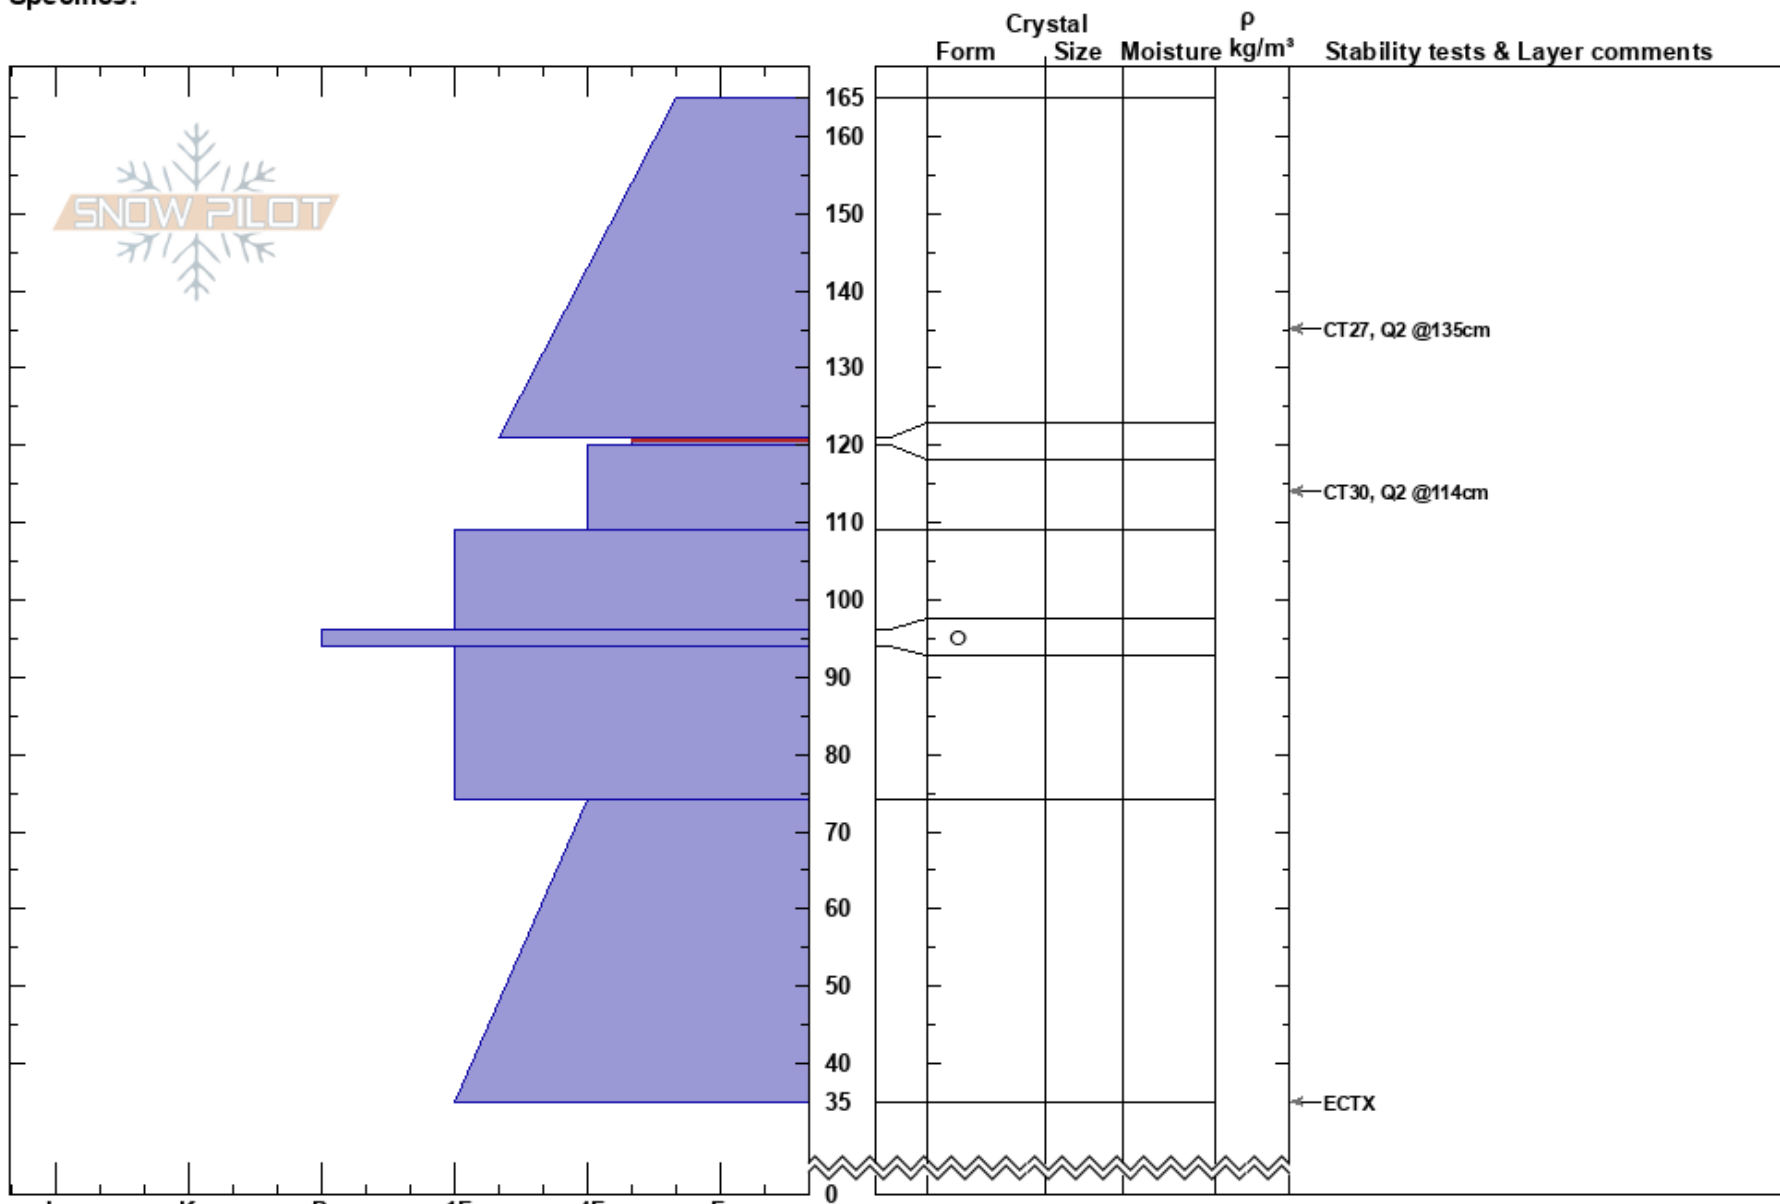

Mary Ellen's
 Wasatch Range
 UT
 Elevation: 9439 ft
 Aspect: SE
 Specifics:

Bo Torrey
 01/18/2020 - 3:15pm
 Co-ord: 40.54118N, -111.63494W
 Slope Angle:
 Wind Loading: previous

Stability:
 Air Temperature:
 Sky Cover: FEW
 Precipitation: NO
 Wind: W Calm

HS:165
 Layer Notes:
 121-120cm:Problematic layer

Notes: