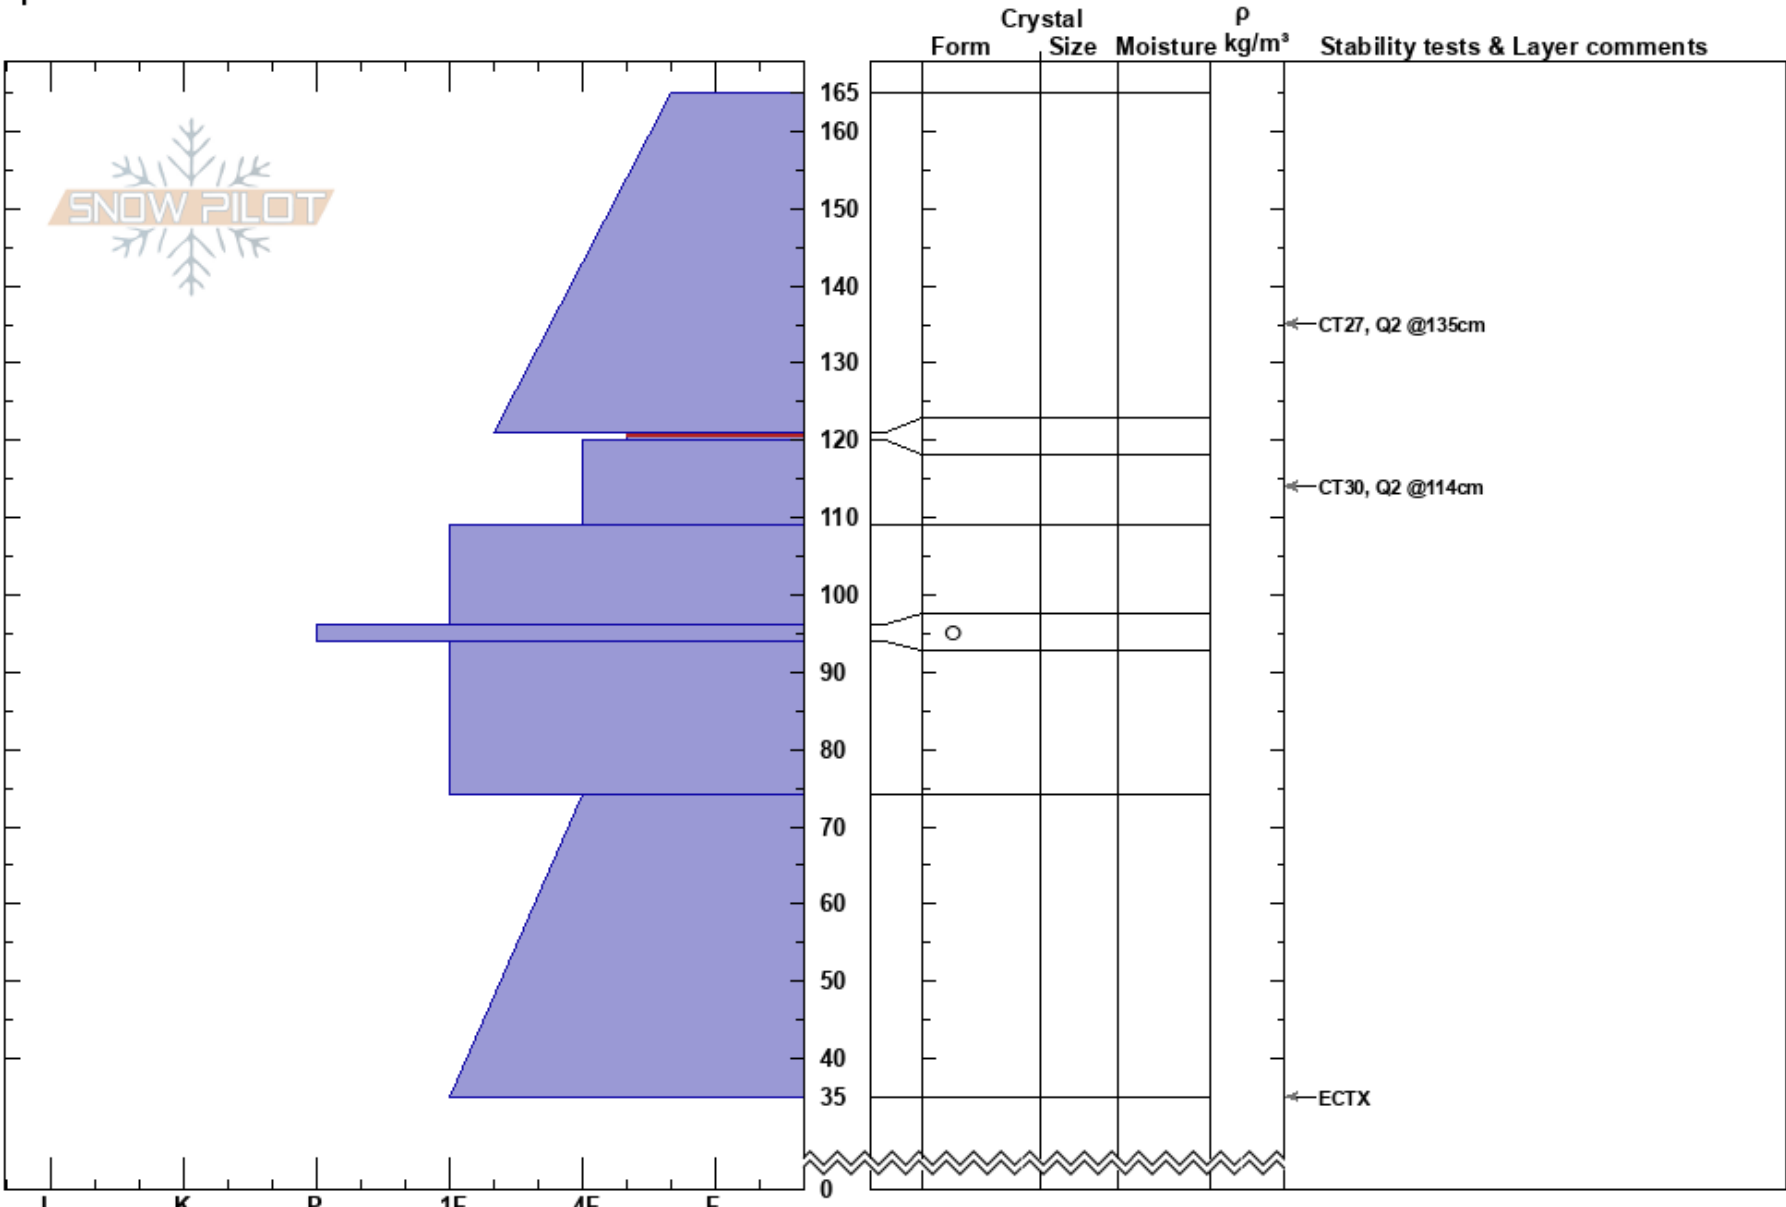

Mary Ellen's
 Wasatch Range
 UT
 Elevation: 9439 ft
 Aspect: SE
 Specifics:

Bo Torrey
 01/18/2020 - 3:15pm
 Co-ord: 40.54118N, -111.63494W
 Slope Angle:
 Wind Loading: previous

Stability:
 Air Temperature:
 Sky Cover: FEW
 Precipitation: NO
 Wind: W Calm

HS:165
 Layer Notes:
 121-120cm:Problematic layer

Notes: