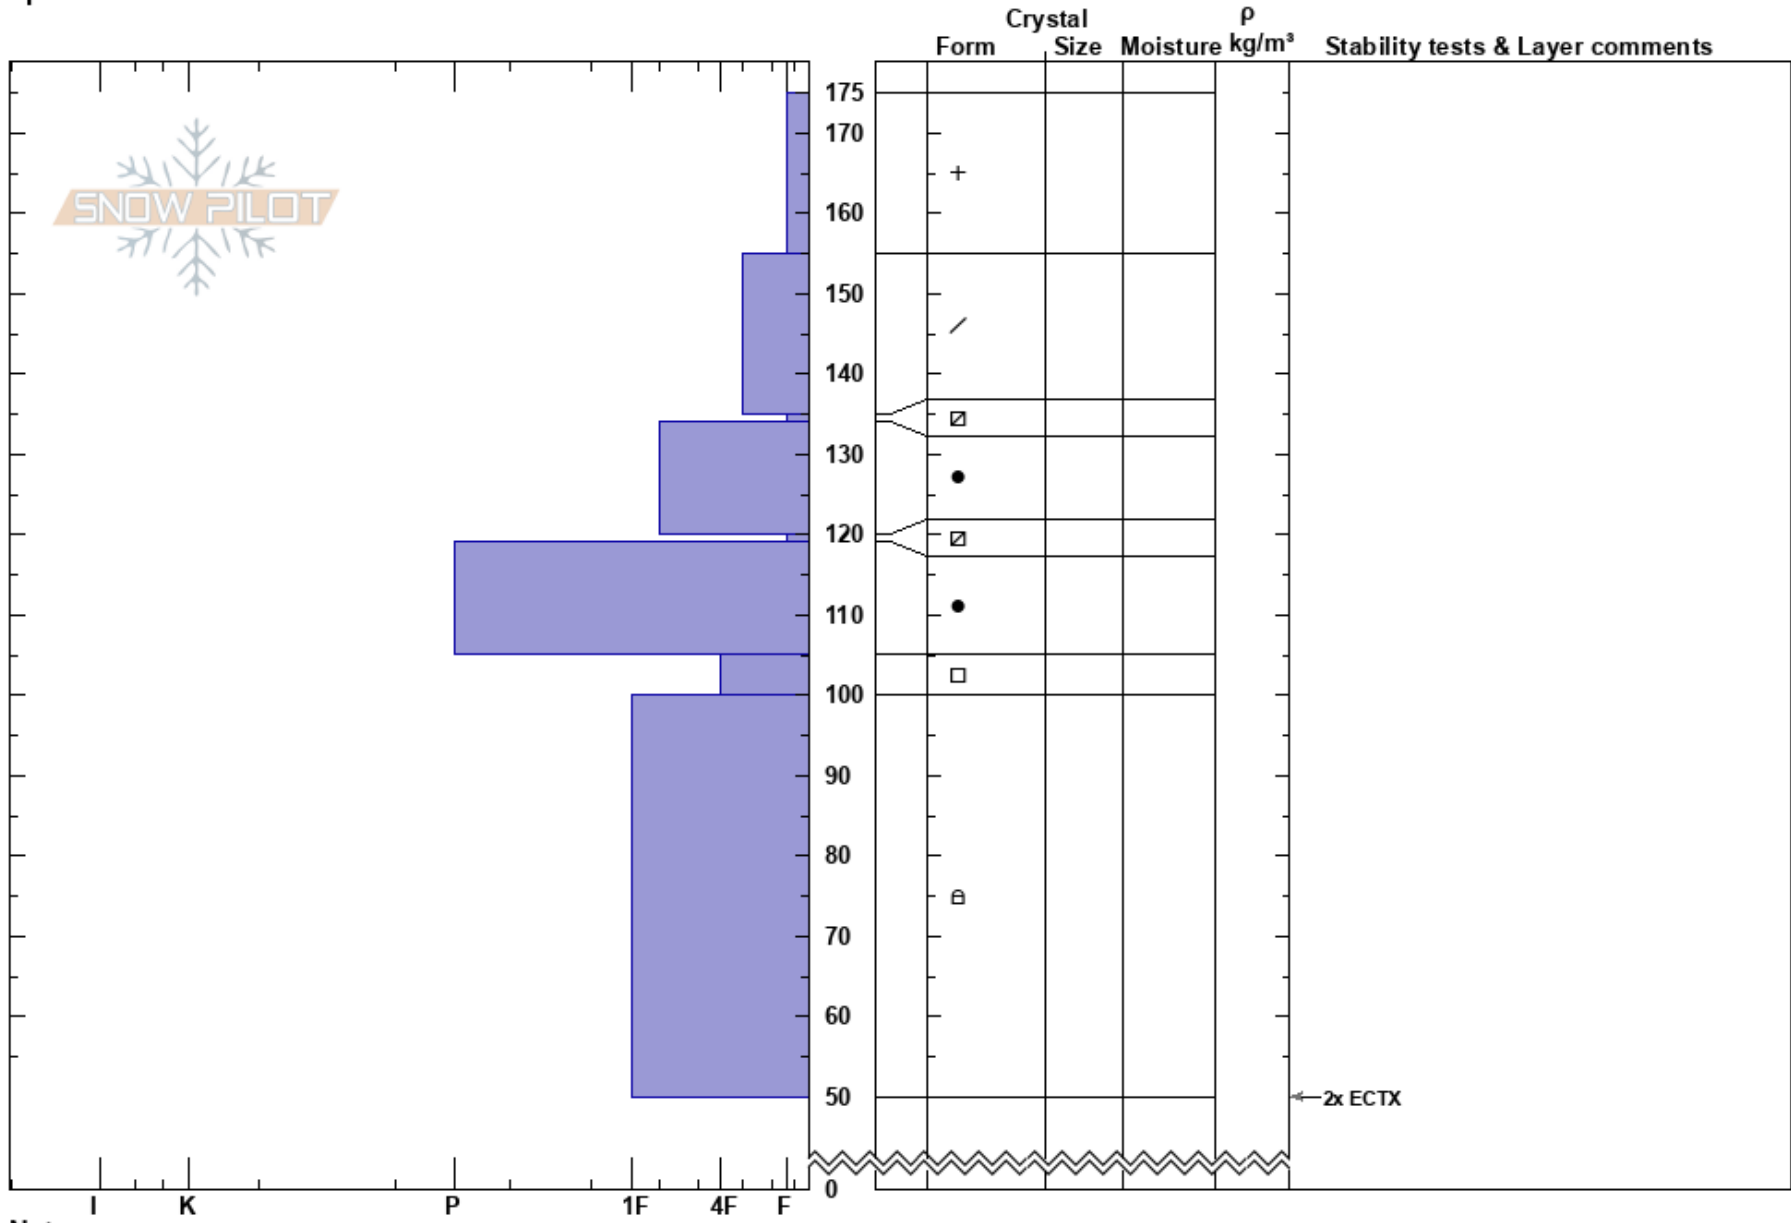

Peak 1
 Vail/Summit County
 CO
 Elevation: 12090 ft
 Aspect: E
 Specifics:

Kreston Rohrig
 01/18/2020 - 12:00pm
 Co-ord: 39.54236N, -106.11553W
 Slope Angle: 26°
 Wind Loading: no

Stability: **HS:175** **Layer Notes:**
 Air Temperature: 120-119cm:Problematic layer
 Sky Cover: OVC
 Precipitation: S-1
 Wind: SW Calm