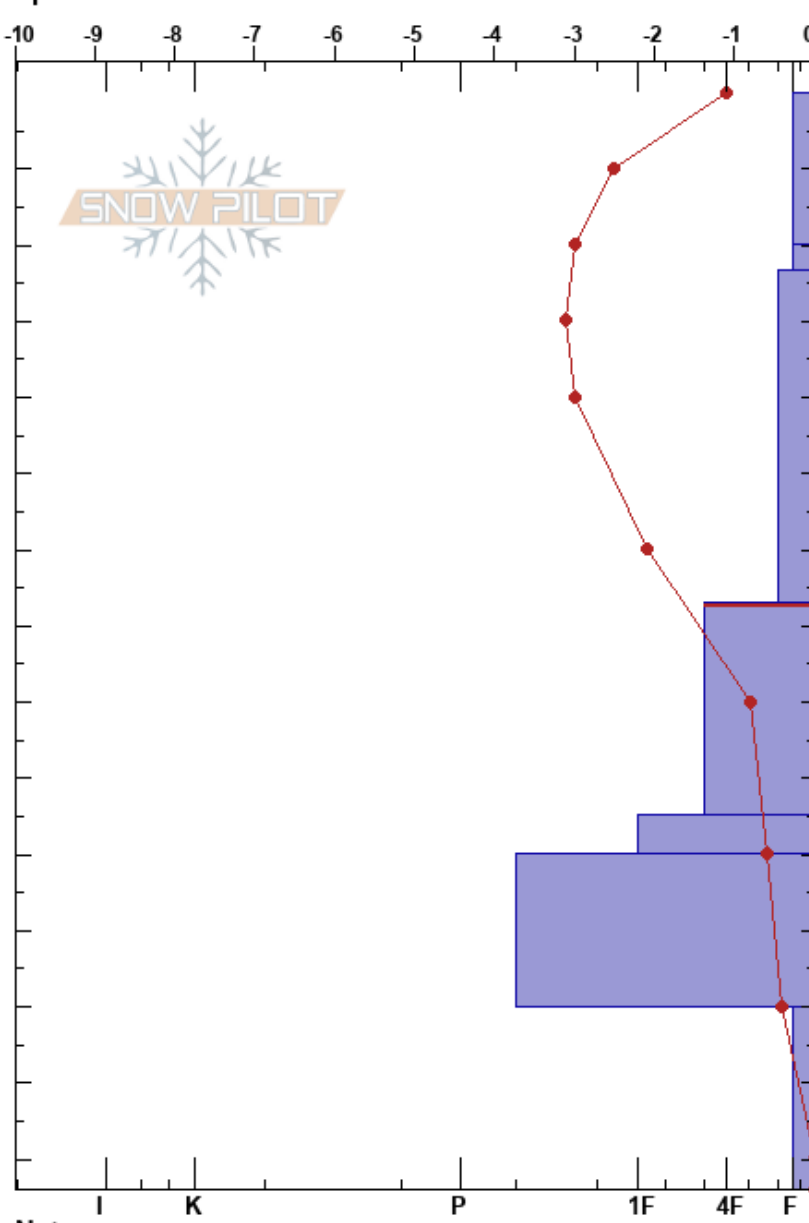

French Cabin  
 Central Cascades, East WA  
 Elevation: 1021 m  
 Aspect: SE  
 Specifics:

Chris Mayer  
 01/18/2020 - 4:00pm  
 Co-ord: 47.35799N, -121.14427W  
 Slope Angle: 24°  
 Wind Loading:

Stability:  
 Air Temperature: 1.1°C  
 Sky Cover: BKN  
 Precipitation: S-1  
 Wind: Calm

HS:144  
 PF:40 67-95cm:Problematic layer

Form	Crystal Size	Moisture	$\rho$ kg/m <sup>3</sup>	Stability tests & Layer comments
+	1			
+	1			← CT8, PC @20cm ← CT13, PC @23.5cm
/	1.5			
				← PST100/100 (End) @67cm
•	1.5			
○	2			
■	3(3)			
○	3			
				← ECTX