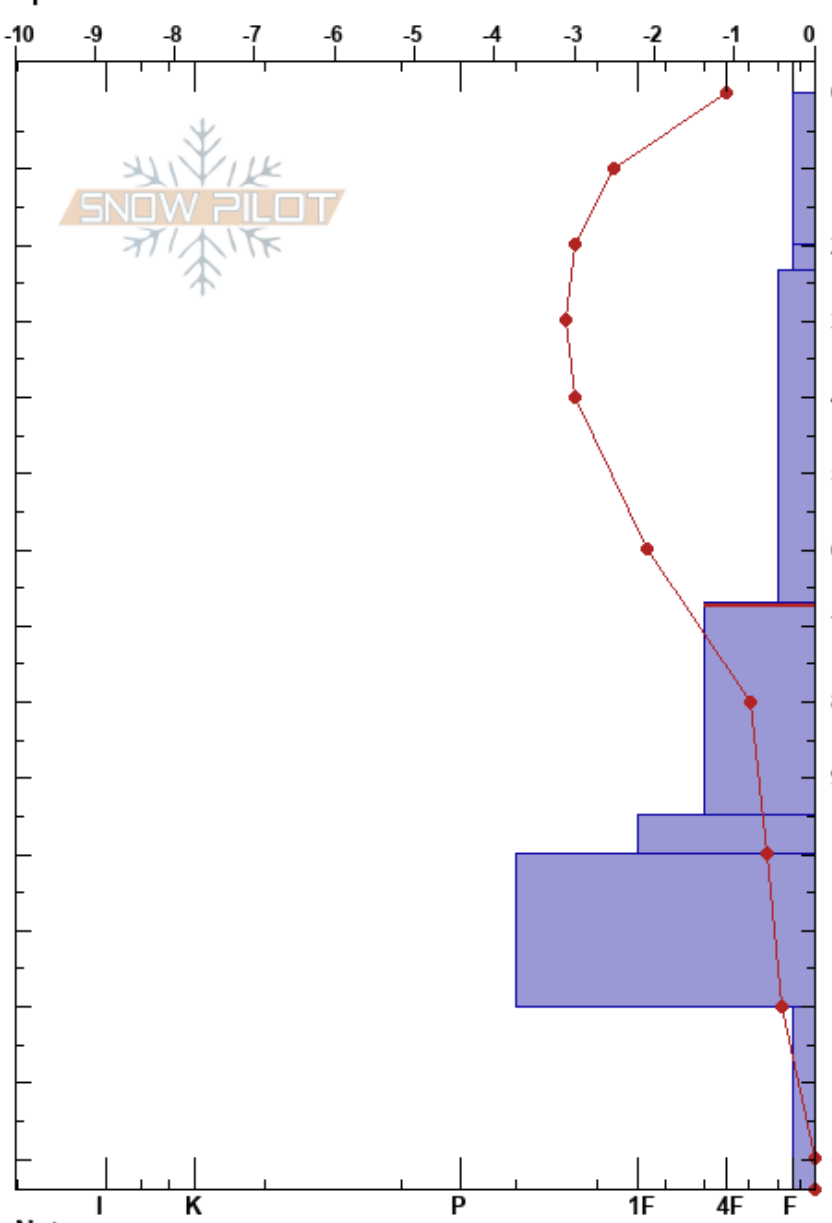

French Cabin
 Central Cascades, East WA
 Elevation: 1021 m
 Aspect: SE
 Specifics:

Chris Mayer
 01/18/2020 - 4:00pm
 Co-ord: 47.35799N, -121.14427W
 Slope Angle: 24°
 Wind Loading:

Stability:
 Air Temperature: 1.1°C
 Sky Cover: BKN
 Precipitation: S-1
 Wind: Calm

HS:144
 PF:40
 67-95cm:Problematic layer

Form	Crystal Size	Moisture	ρ kg/m ³	Stability tests & Layer comments
+	1			
+	1			← CT8, PC @20cm ← CT13, PC @23.5cm
/	1.5			
				← PST100/100 (End) @67cm
•	1.5			
○	2			
■	3(3)			
○	3			
				← ECTX