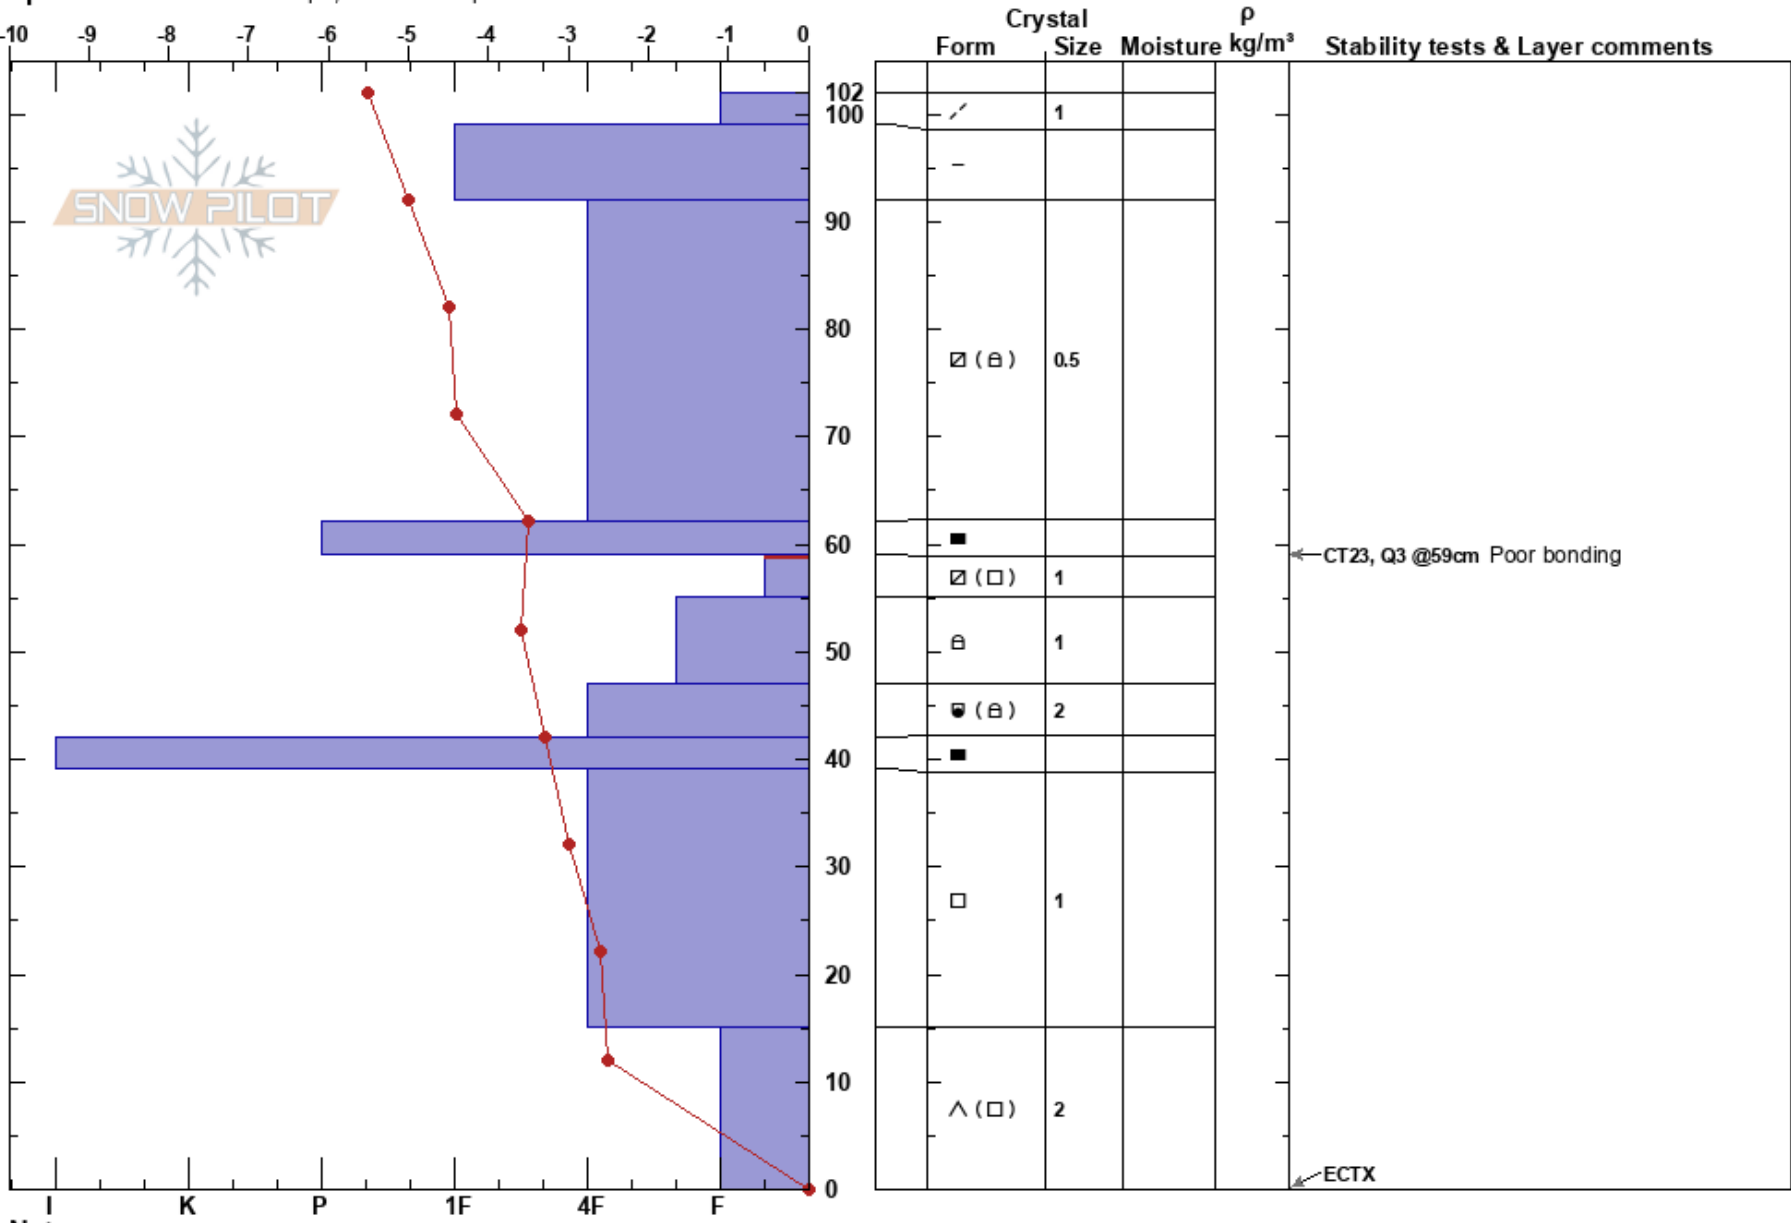

Lower Ducthman
 Kachina Peaks
 AZ
 Elevation: 10200 ft
 Aspect: 280°
 Specifics: Ski tracks on slope; We skied slope

Byron Boyle
 01/18/2020 - 1:00pm
 Co-ord:
 Slope Angle: 25°
 Wind Loading: previous

Stability:
 Air Temperature: 8°C
 Sky Cover: CLR
 Precipitation: NO
 Wind: Calm
 HS:102
 PF:17 59-55cm:Problematic layer
 PS:10

Notes: Avalanche level 1 class, poor structure, good strength no energy. We skied slope