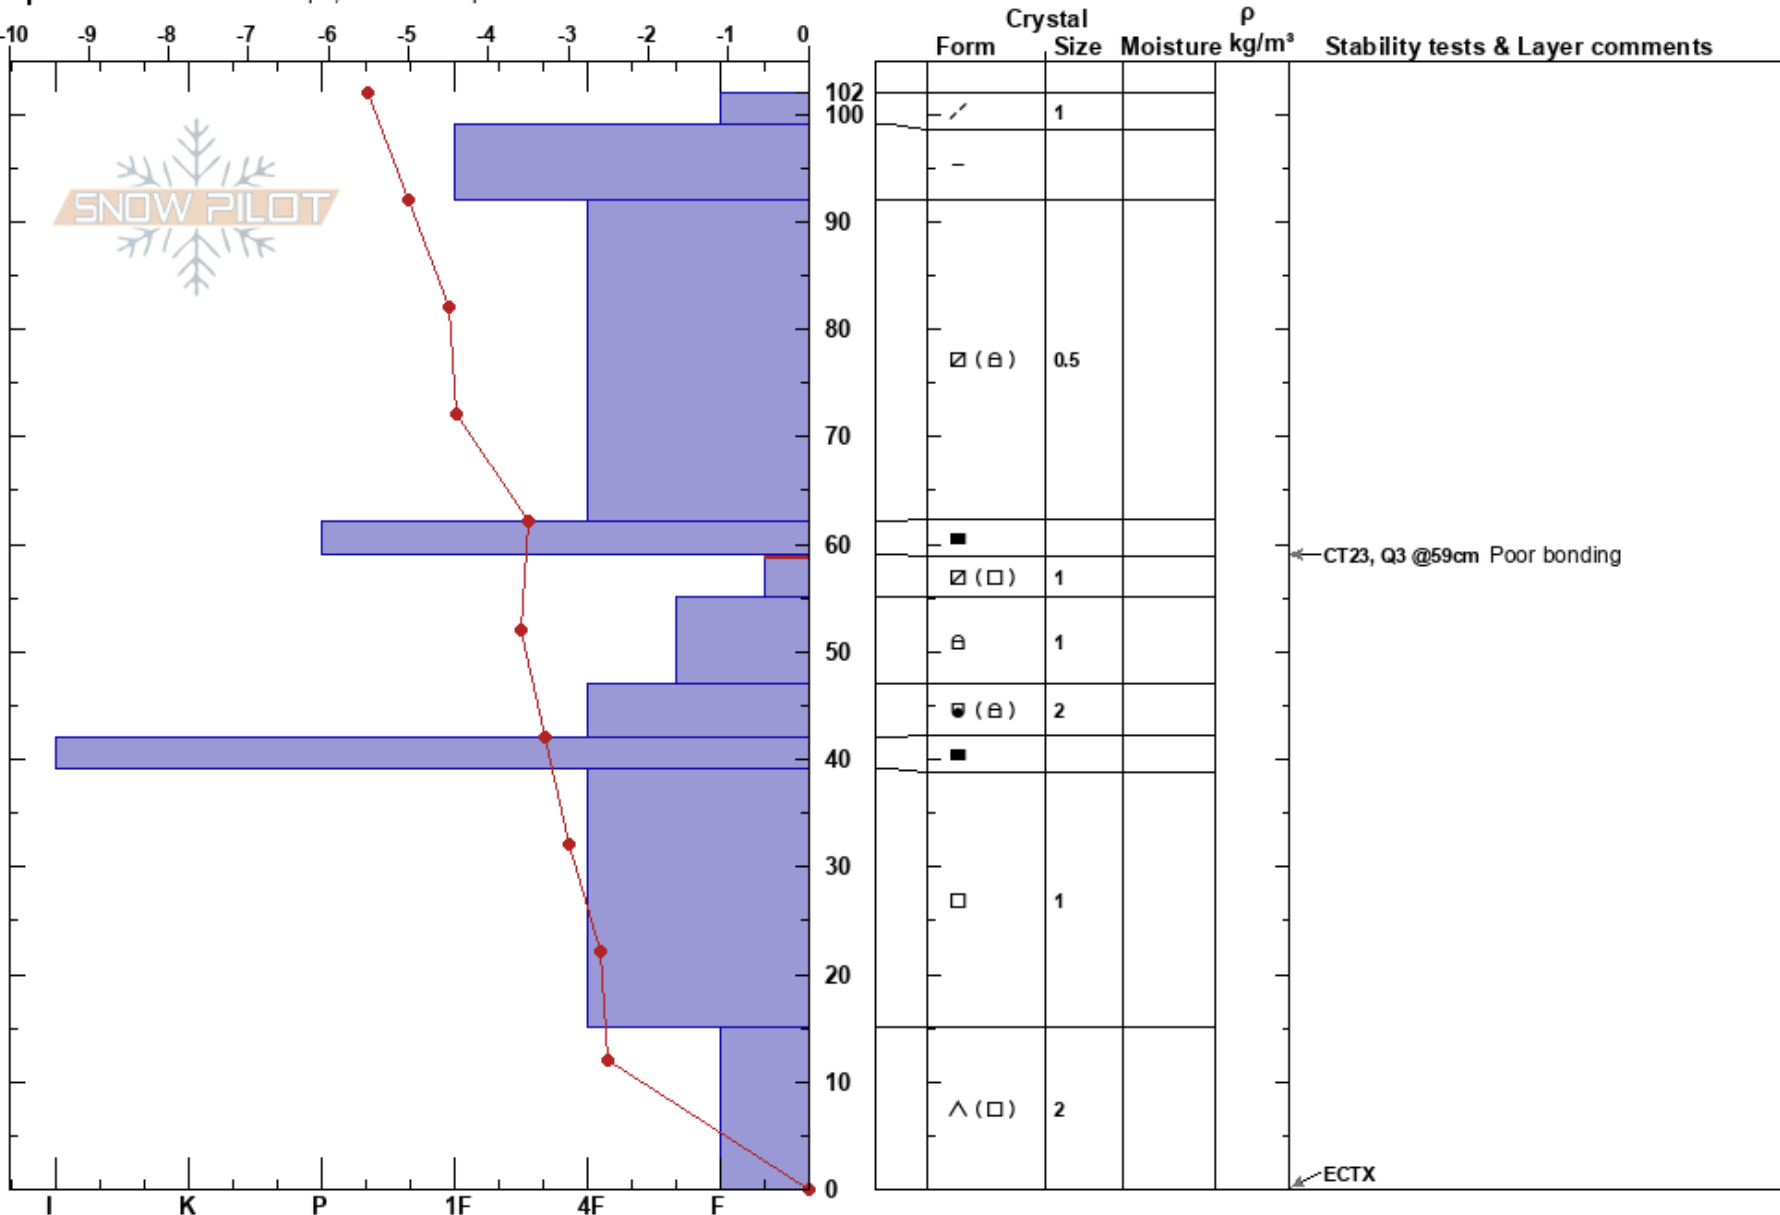

Lower Ducthman
 Kachina Peaks
 AZ
 Elevation: 10200 ft
 Aspect: 280°
 Specifics: Ski tracks on slope; We skied slope

Byron Boyle
 01/18/2020 - 1:00pm
 Co-ord:
 Slope Angle: 25°
 Wind Loading: previous

Stability:
 Air Temperature: 8°C
 Sky Cover: CLR
 Precipitation: NO
 Wind: Calm

HS:102
 PF:17 59-55cm:Problematic layer
 PS:10

Notes: Avalanche level 1 class, poor structure, good strength no energy. We skied slope