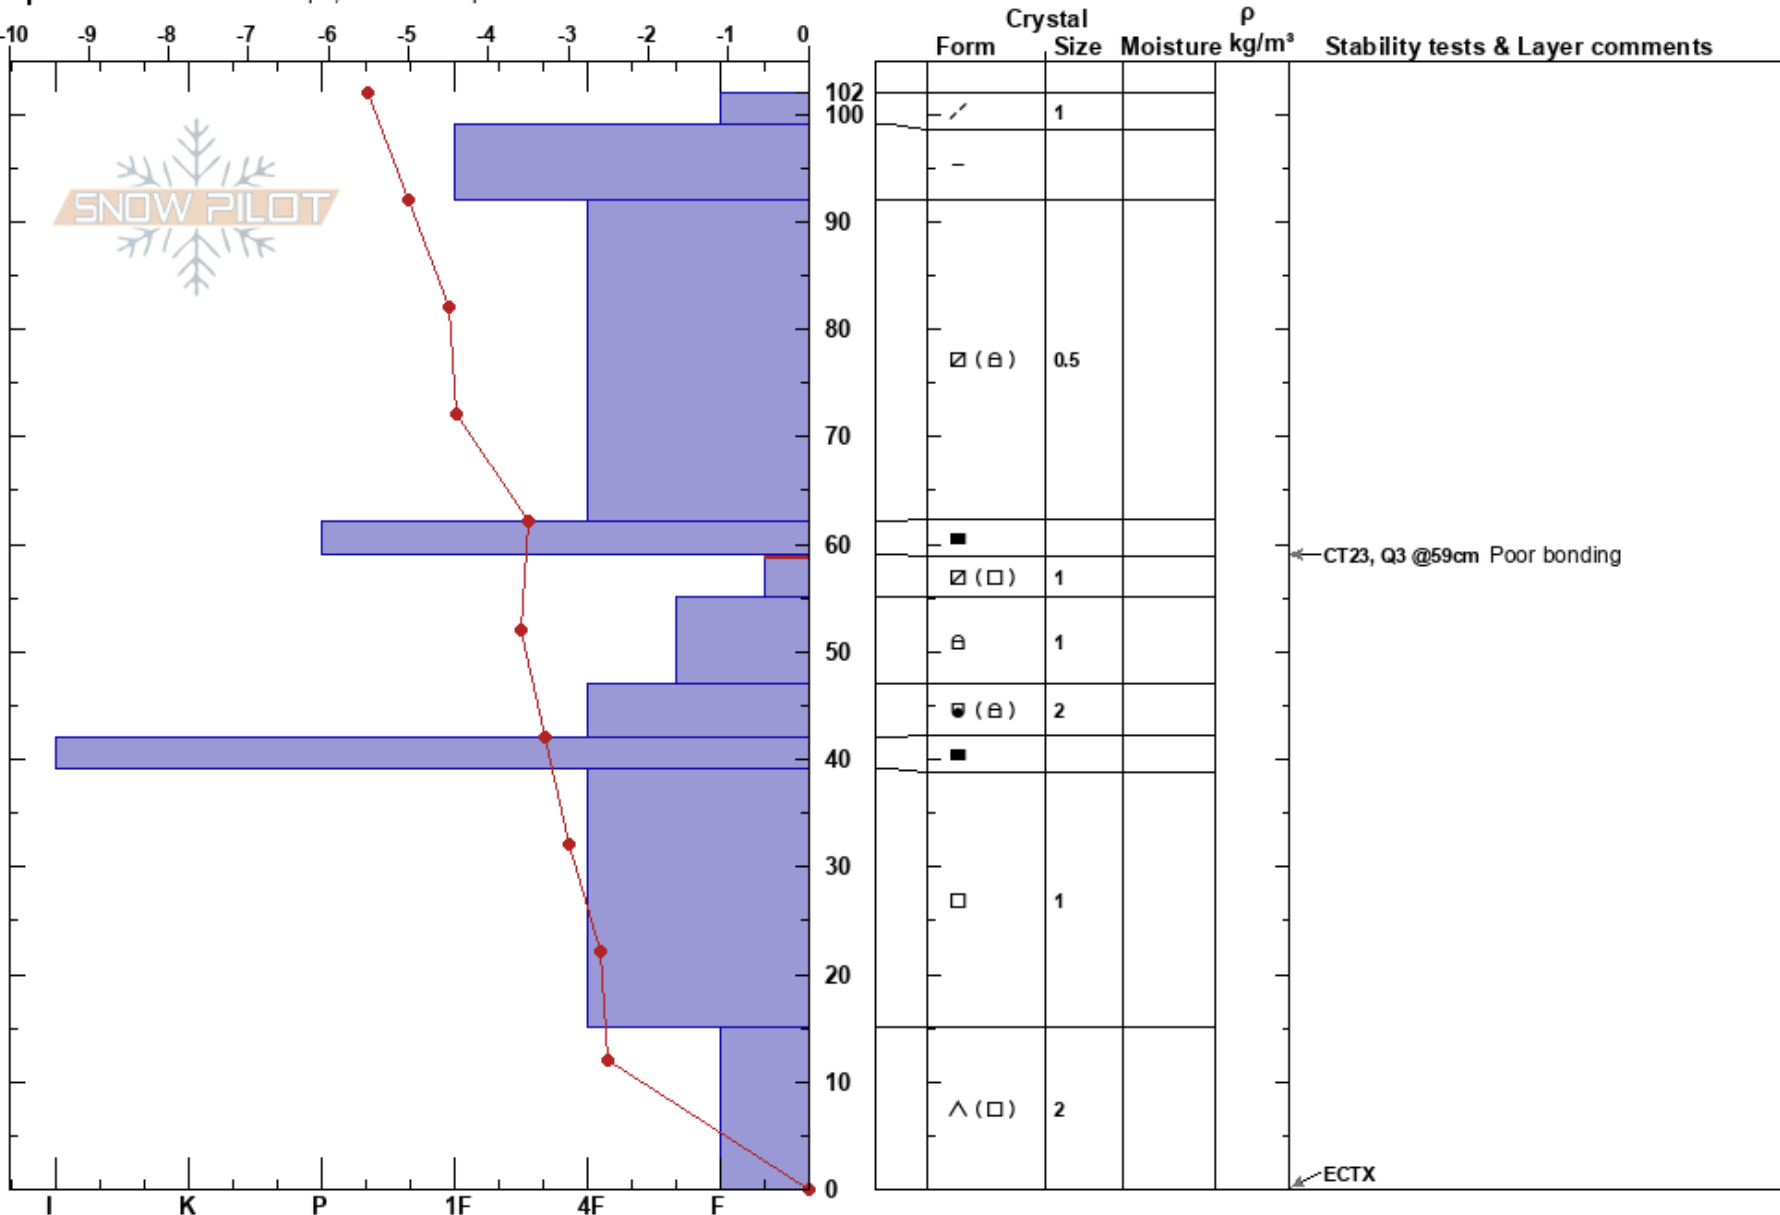

Lower Ducthman
 Kachina Peaks
 AZ
Elevation: 10200 ft
Aspect: 280°
Specifics: Ski tracks on slope; We skied slope

Byron Boyle
 01/18/2020 - 1:00pm
Co-ord:
Slope Angle: 25°
Wind Loading: previous

Stability:
Air Temperature: 8°C
Sky Cover: CLR
Precipitation: NO
Wind: Calm

HS: 102
PF: 17 59-55cm: Problematic layer
PS: 10

Notes: Avalanche level 1 class, poor structure, good strength no energy. We skied slope