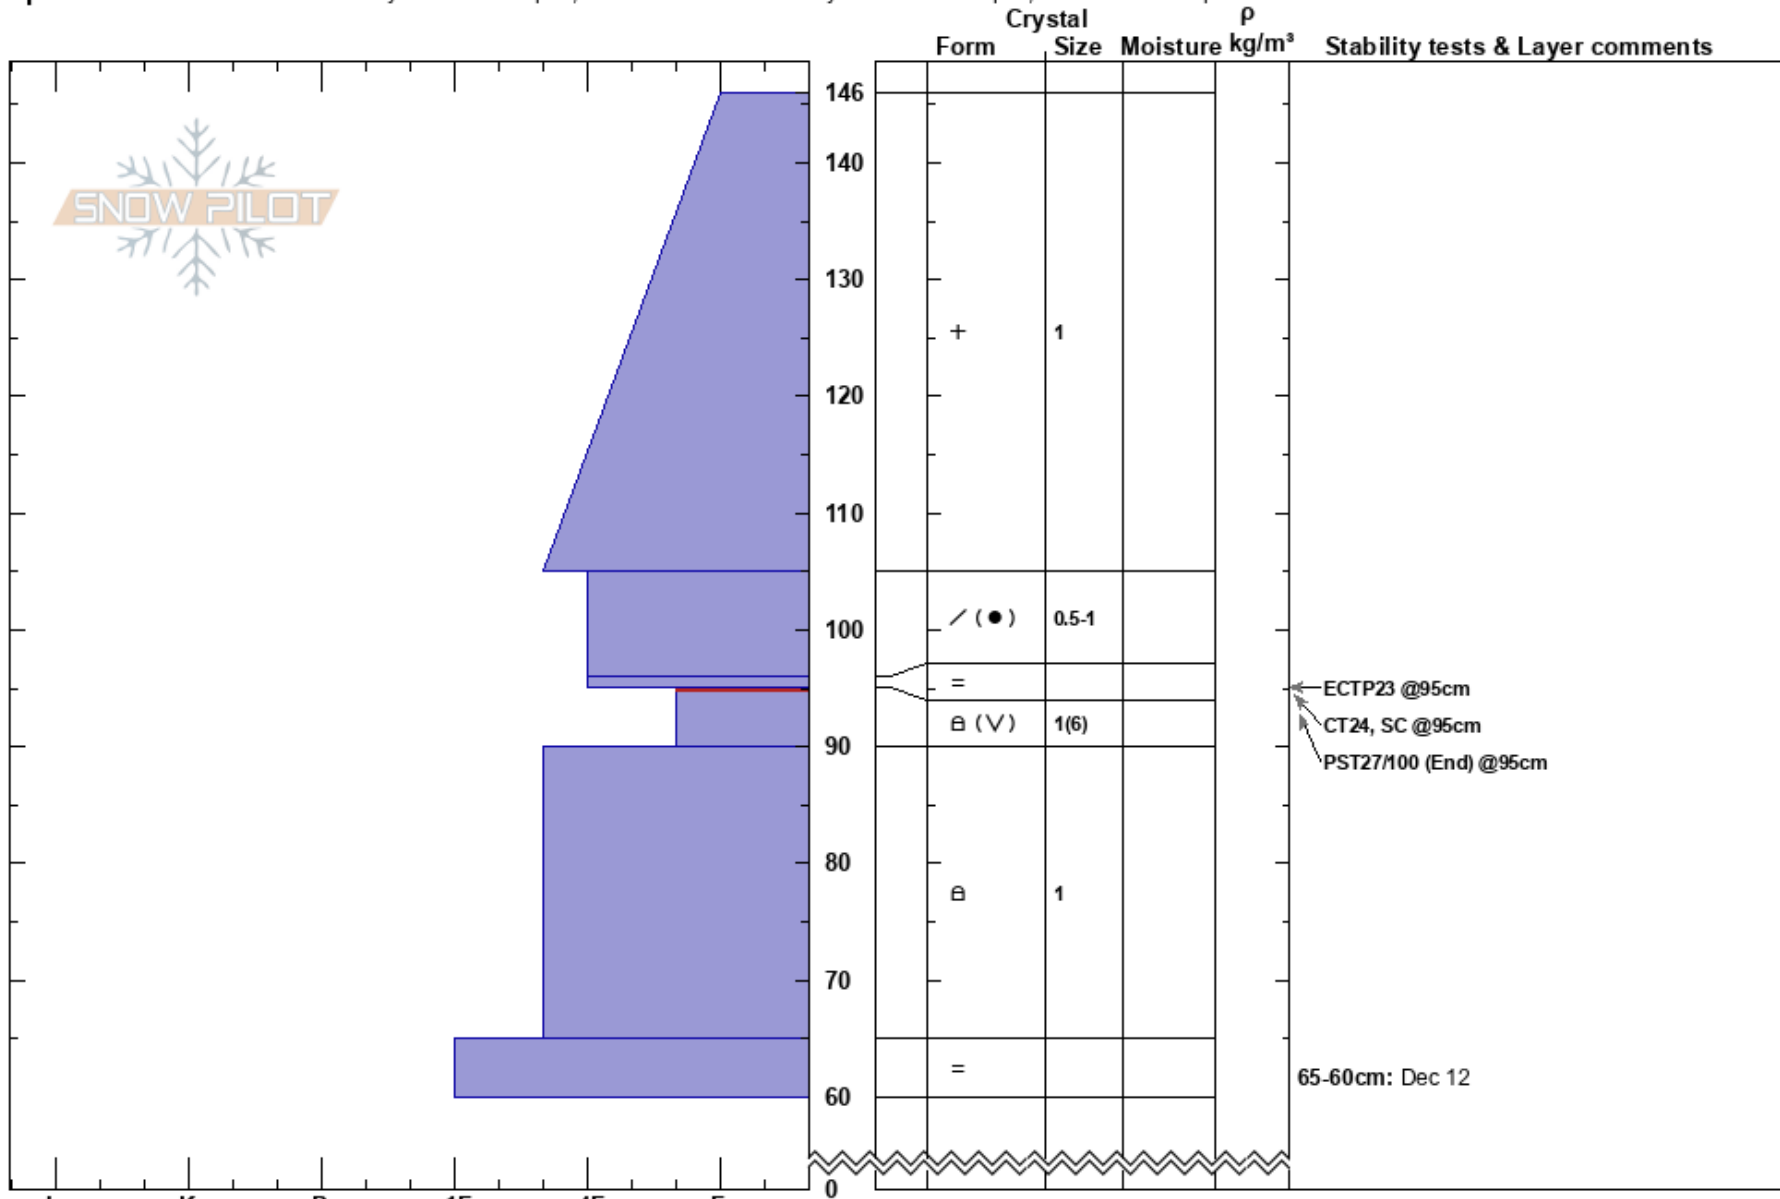

Lincoln Ridge
 Central Sierra
 CA
 Elevation: 6999 ft
 Aspect: 25°

Brandon Schwartz
 01/18/2020 - 12:00pm
 Co-ord: 39.59342N, -120.49267W
 Slope Angle: 20°
 Wind Loading: no

Stability: Fair Stable
 Air Temperature: HS:146
 Sky Cover: SCT
 Precipitation: NO
 Wind: SW Light Breeze
 PF:30
 96-95cm: Jan 4
 95-90cm: Problematic layer
 65-60cm: Dec 12

Specifics: Recent avalanche activity on similar slopes; Recent avalanche activity on different slopes; Ski tracks on slope

Notes: Test pit dug in below treeline terrain to look at Jan 4 PWL.