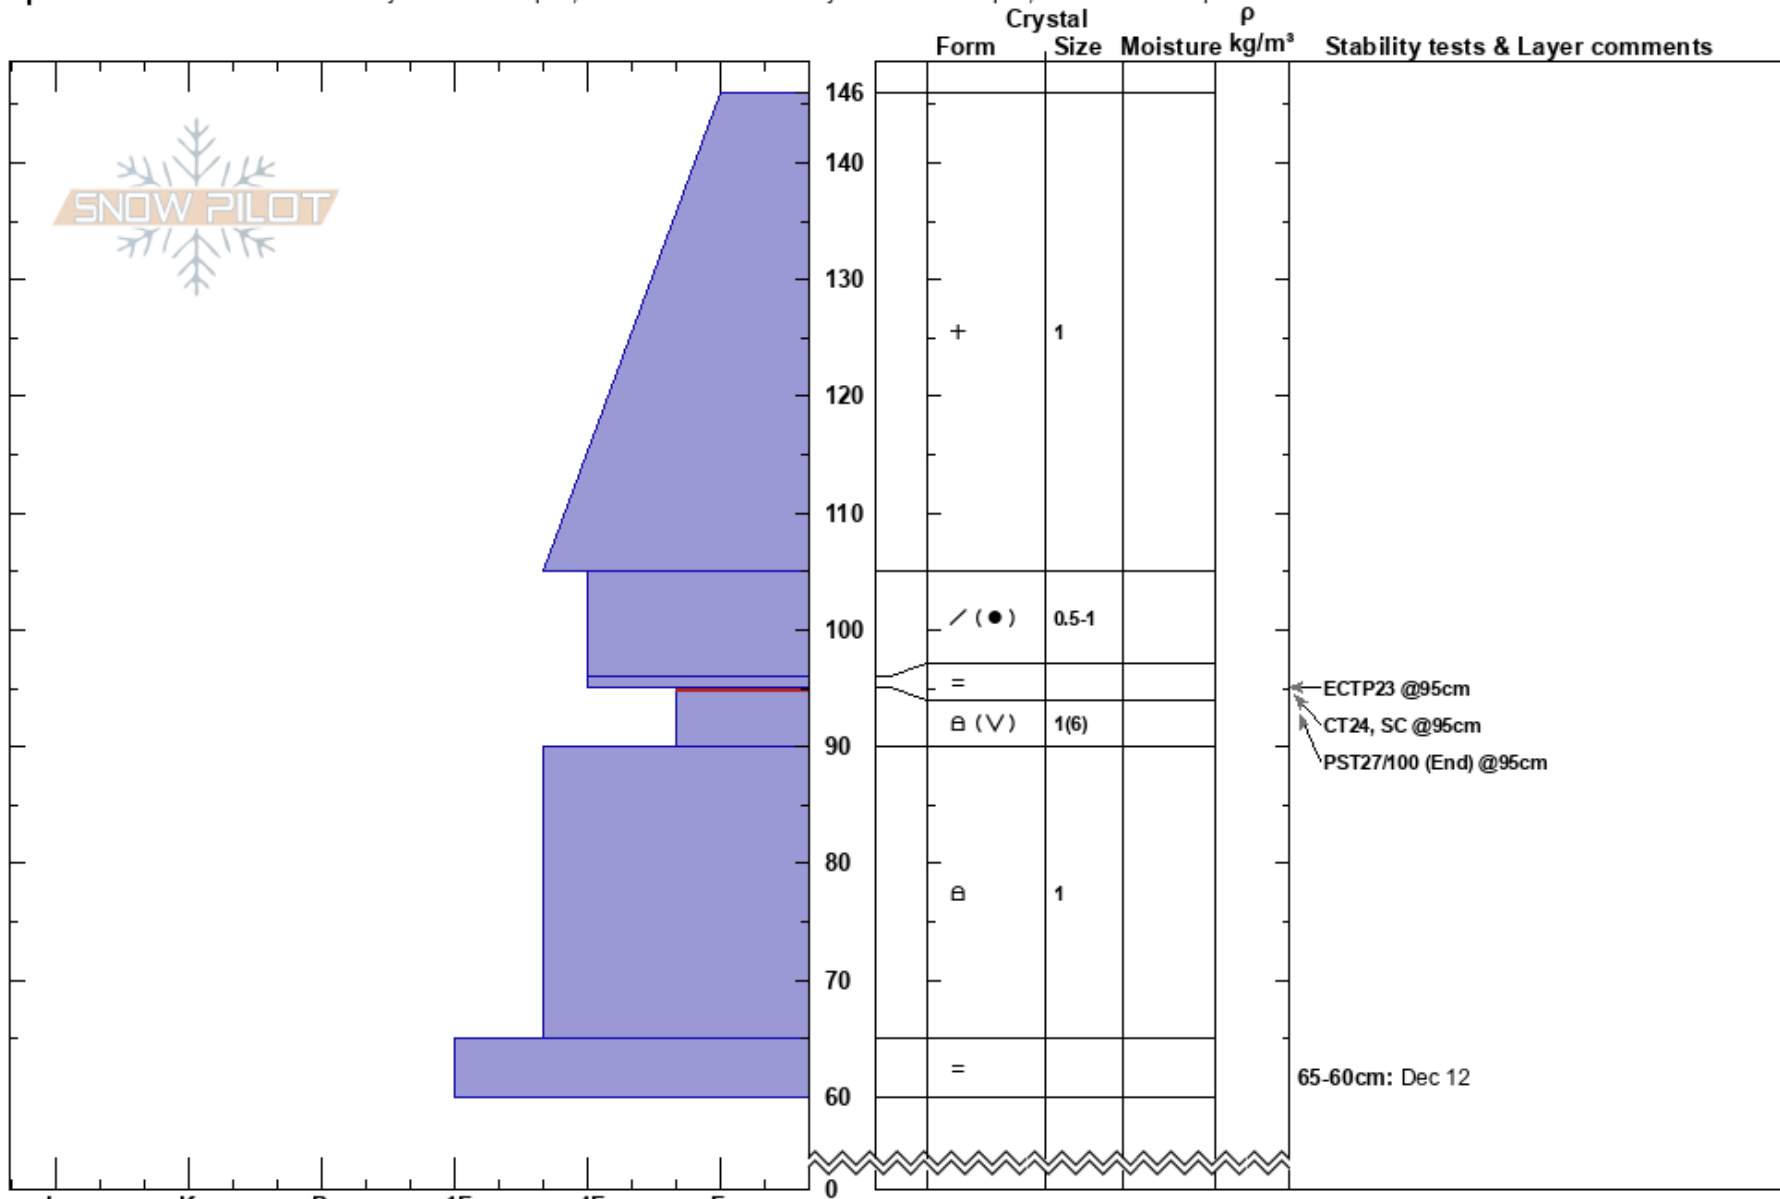

Lincoln Ridge
 Central Sierra
 CA
 Elevation: 6999 ft
 Aspect: 25°

Brandon Schwartz
 01/18/2020 - 12:00pm
 Co-ord: 39.59342N, -120.49267W
 Slope Angle: 20°
 Wind Loading: no

Stability: Fair Stable
 Air Temperature: HS:146
 Sky Cover: SCT
 Precipitation: NO
 Wind: SW Light Breeze
 PF:30
 Layer Notes:
 96-95cm: Jan 4
 95-90cm: Problematic layer
 65-60cm: Dec 12

Specifics: Recent avalanche activity on similar slopes; Recent avalanche activity on different slopes; Ski tracks on slope

Notes: Test pit dug in below treeline terrain to look at Jan 4 PWL.