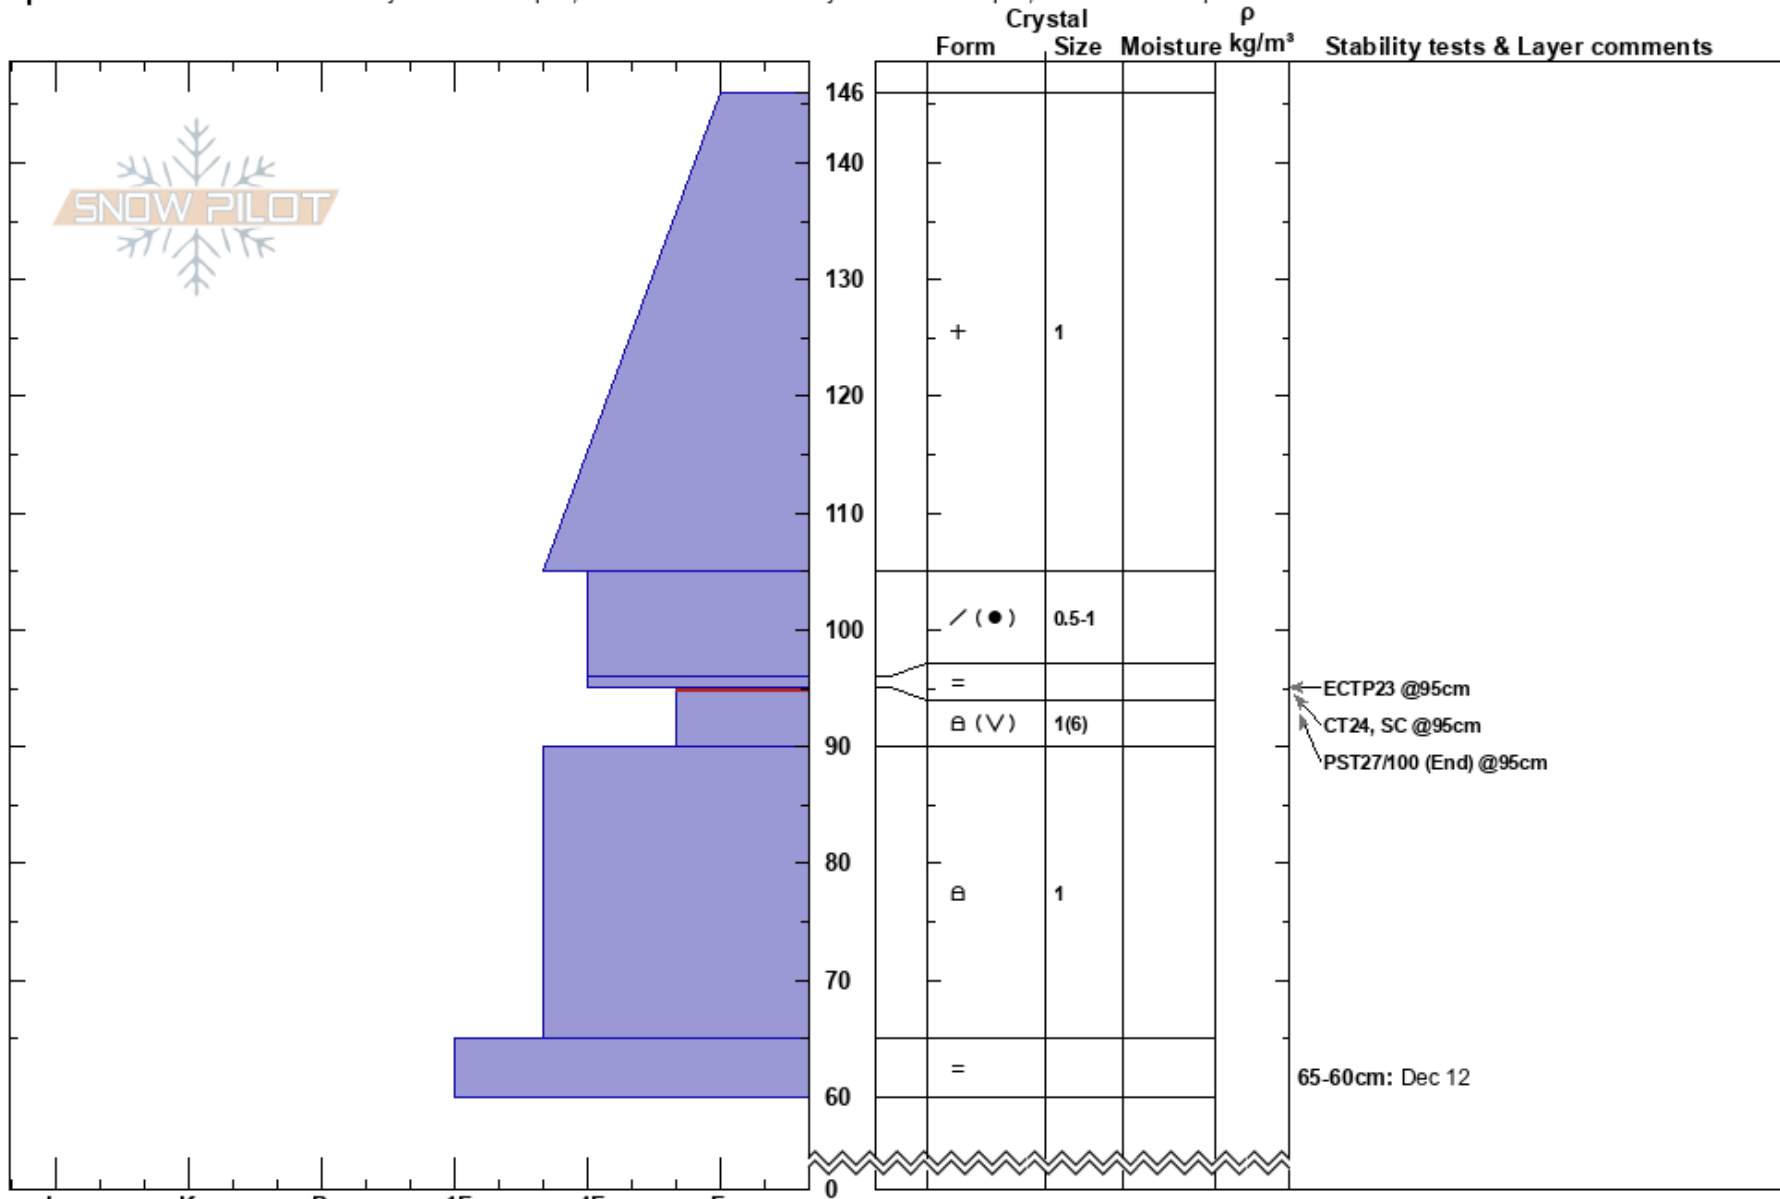

Lincoln Ridge  
 Central Sierra  
 CA  
 Elevation: 6999 ft  
 Aspect: 25°

Brandon Schwartz  
 01/18/2020 - 12:00pm  
 Co-ord: 39.59342N, -120.49267W  
 Slope Angle: 20°  
 Wind Loading: no

Stability: Fair Stable  
 Air Temperature: HS:146  
 Sky Cover: SCT  
 Precipitation: NO  
 Wind: SW Light Breeze  
 PF:30  
 96-95cm: Jan 4  
 95-90cm: Problematic layer  
 65-60cm: Dec 12

Specifics: Recent avalanche activity on similar slopes; Recent avalanche activity on different slopes; Ski tracks on slope

Notes: Test pit dug in below treeline terrain to look at Jan 4 PWL.