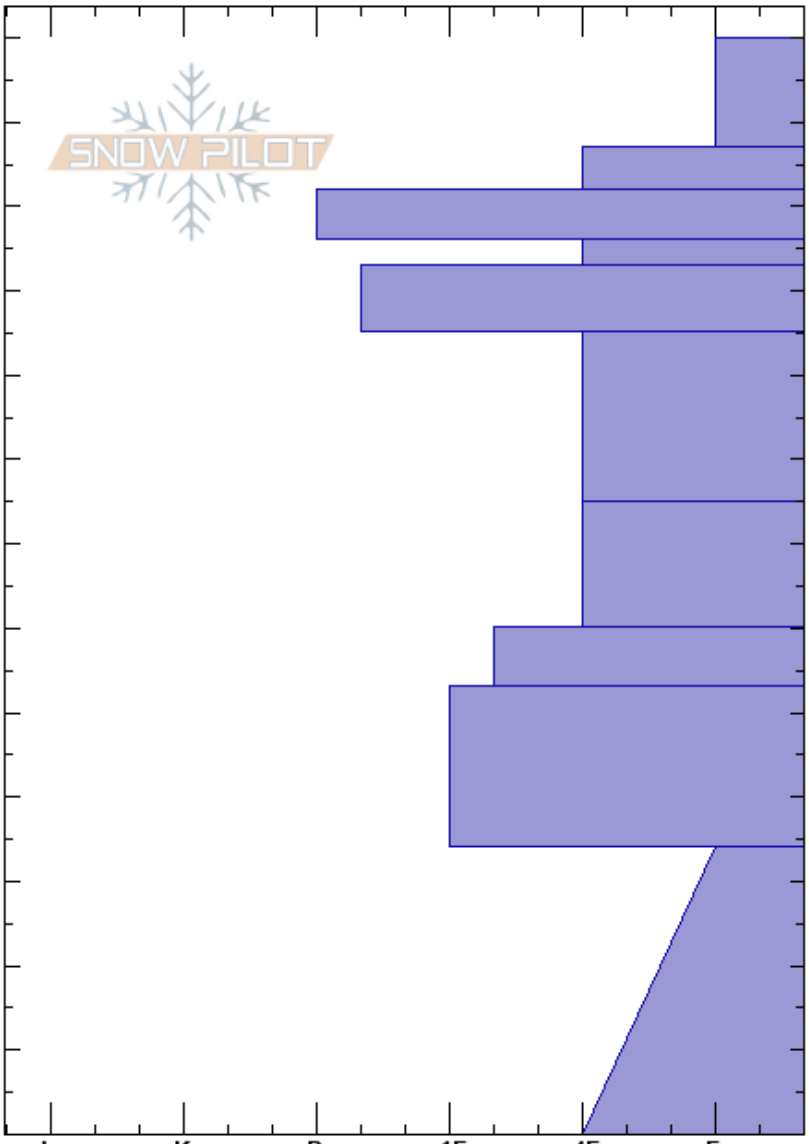

Taylor Pass
 Elk Mountains
 CO
 Elevation: 11931 ft
 Aspect: NW
 Specifics:

Matt Huber
 01/18/2020 - 12:00pm
 Co-ord: 39.03157N, -106.74801W
 Slope Angle:
 Wind Loading:

Stability:
 Air Temperature:
 Sky Cover:
 Precipitation:
 Wind:

HS:130
 PF:90 34-0cm: Problematic layer
 PS:20

Depth (cm)	Crystal		ρ kg/m ³	Stability tests & Layer comments
	Form	Size		
130				
120	+	0.5		
110	/	0.3		←ECTP9 @113cm
105	/ (⊙)	0.3		
100	□ (/)	0.5		
95	/	0.3		←ECTP14 @96cm
90				
80	□	0.5		
70	⊖	1		
60	⊖	1		
50				
40	⊖	1		
30				
20	^	2.5		
10				
0				