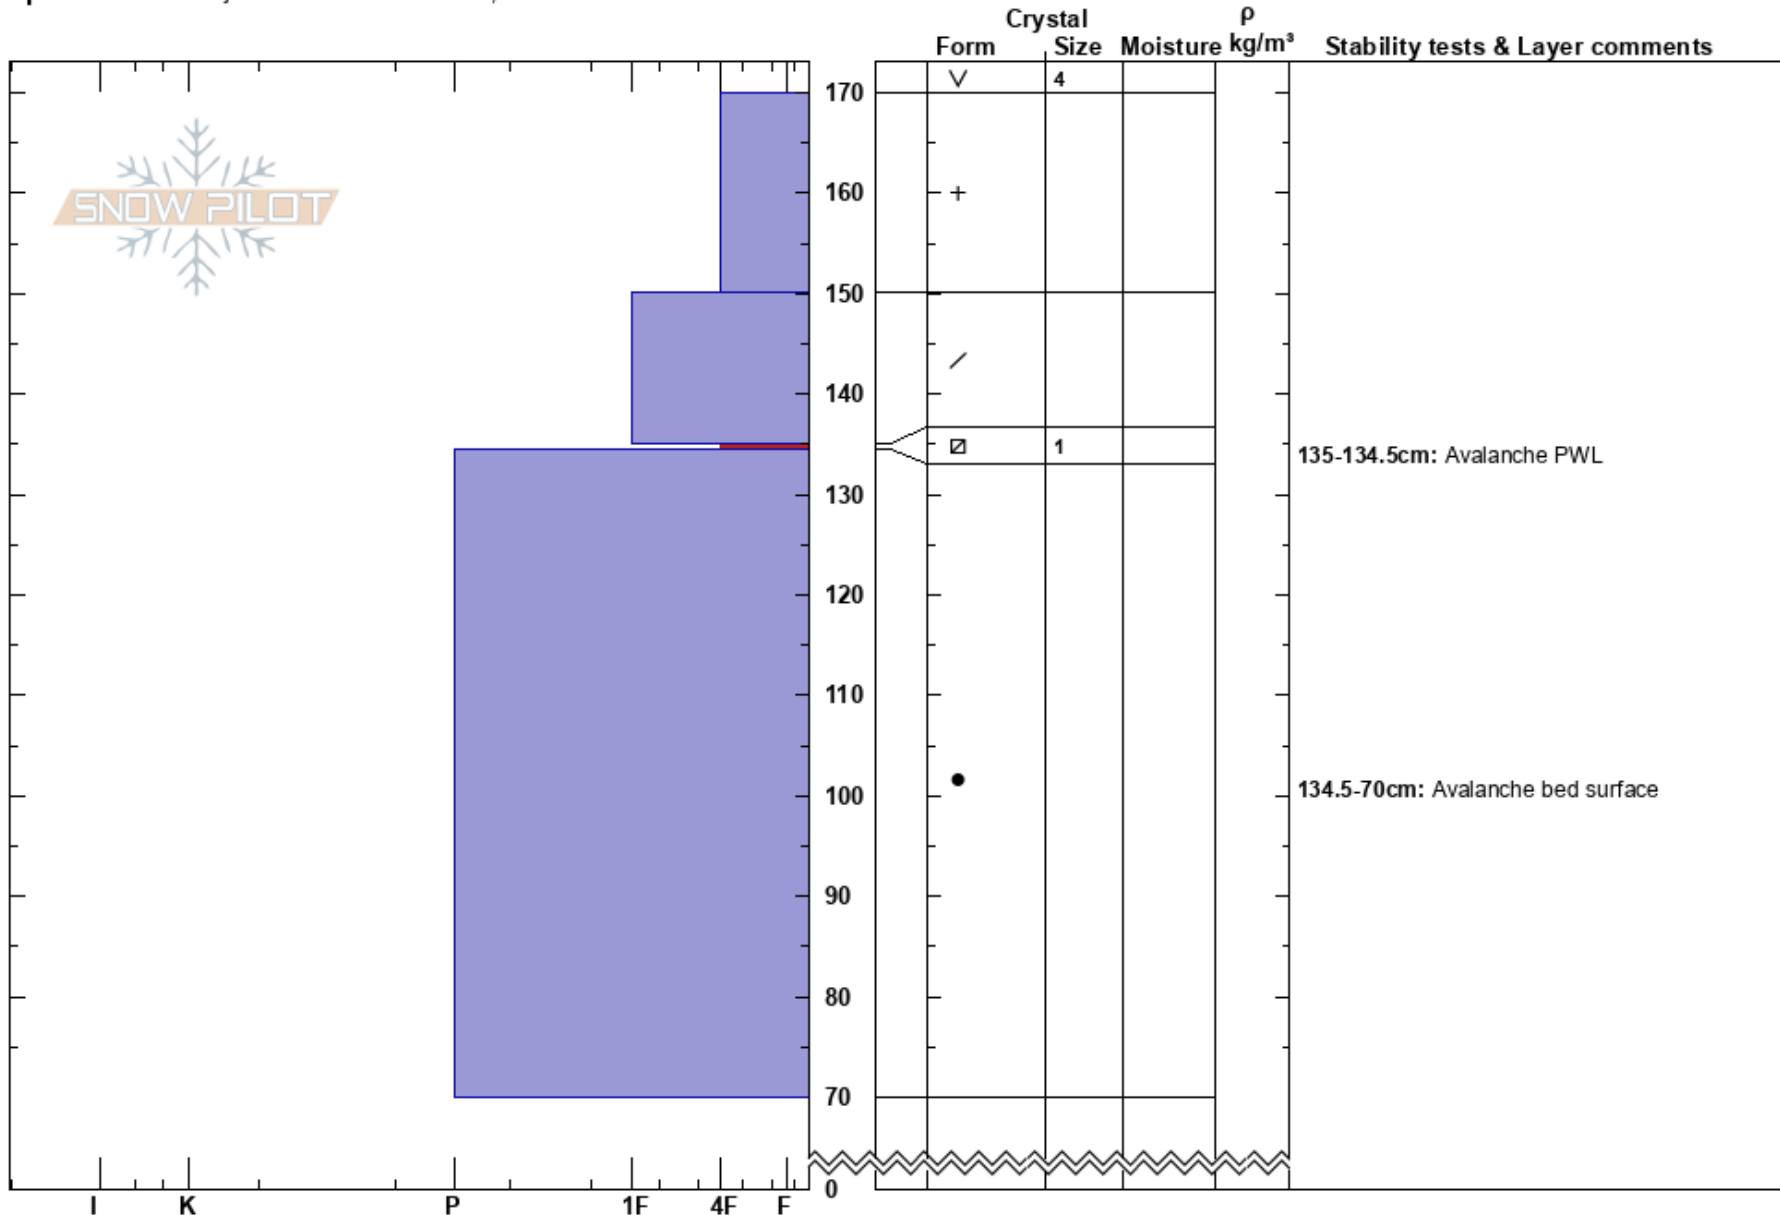

Alberta's Cousin TR  
 San Juan Range  
 CO  
**Elevation:** 11400 ft  
**Aspect:** E  
**Specifics:** Pit is adjacent to avalanche: crown;

Mark Mueller  
 01/18/2020 - 11:00am  
**Co-ord:**  
**Slope Angle:** 35°  
**Wind Loading:** previous

**Stability:** Fair  
**Air Temperature:** -8°C  
**Sky Cover:** CLR  
**Precipitation:** NO  
**Wind:** SW Light Breeze

**HS:** 170  
**PS:** 25  
**Layer Notes:**  
 135-134.5cm: Avalanche PWL  
 135-134.5cm: Problematic layer  
 134.5-70cm: Avalanche bed surface

**Notes:** SSAScr3D2. Remote trigger from ~30' above. Cornice trimming nearby produced harmless DL results. NSF/PWL formed during extended dry period 12/31/19- 1/10/20