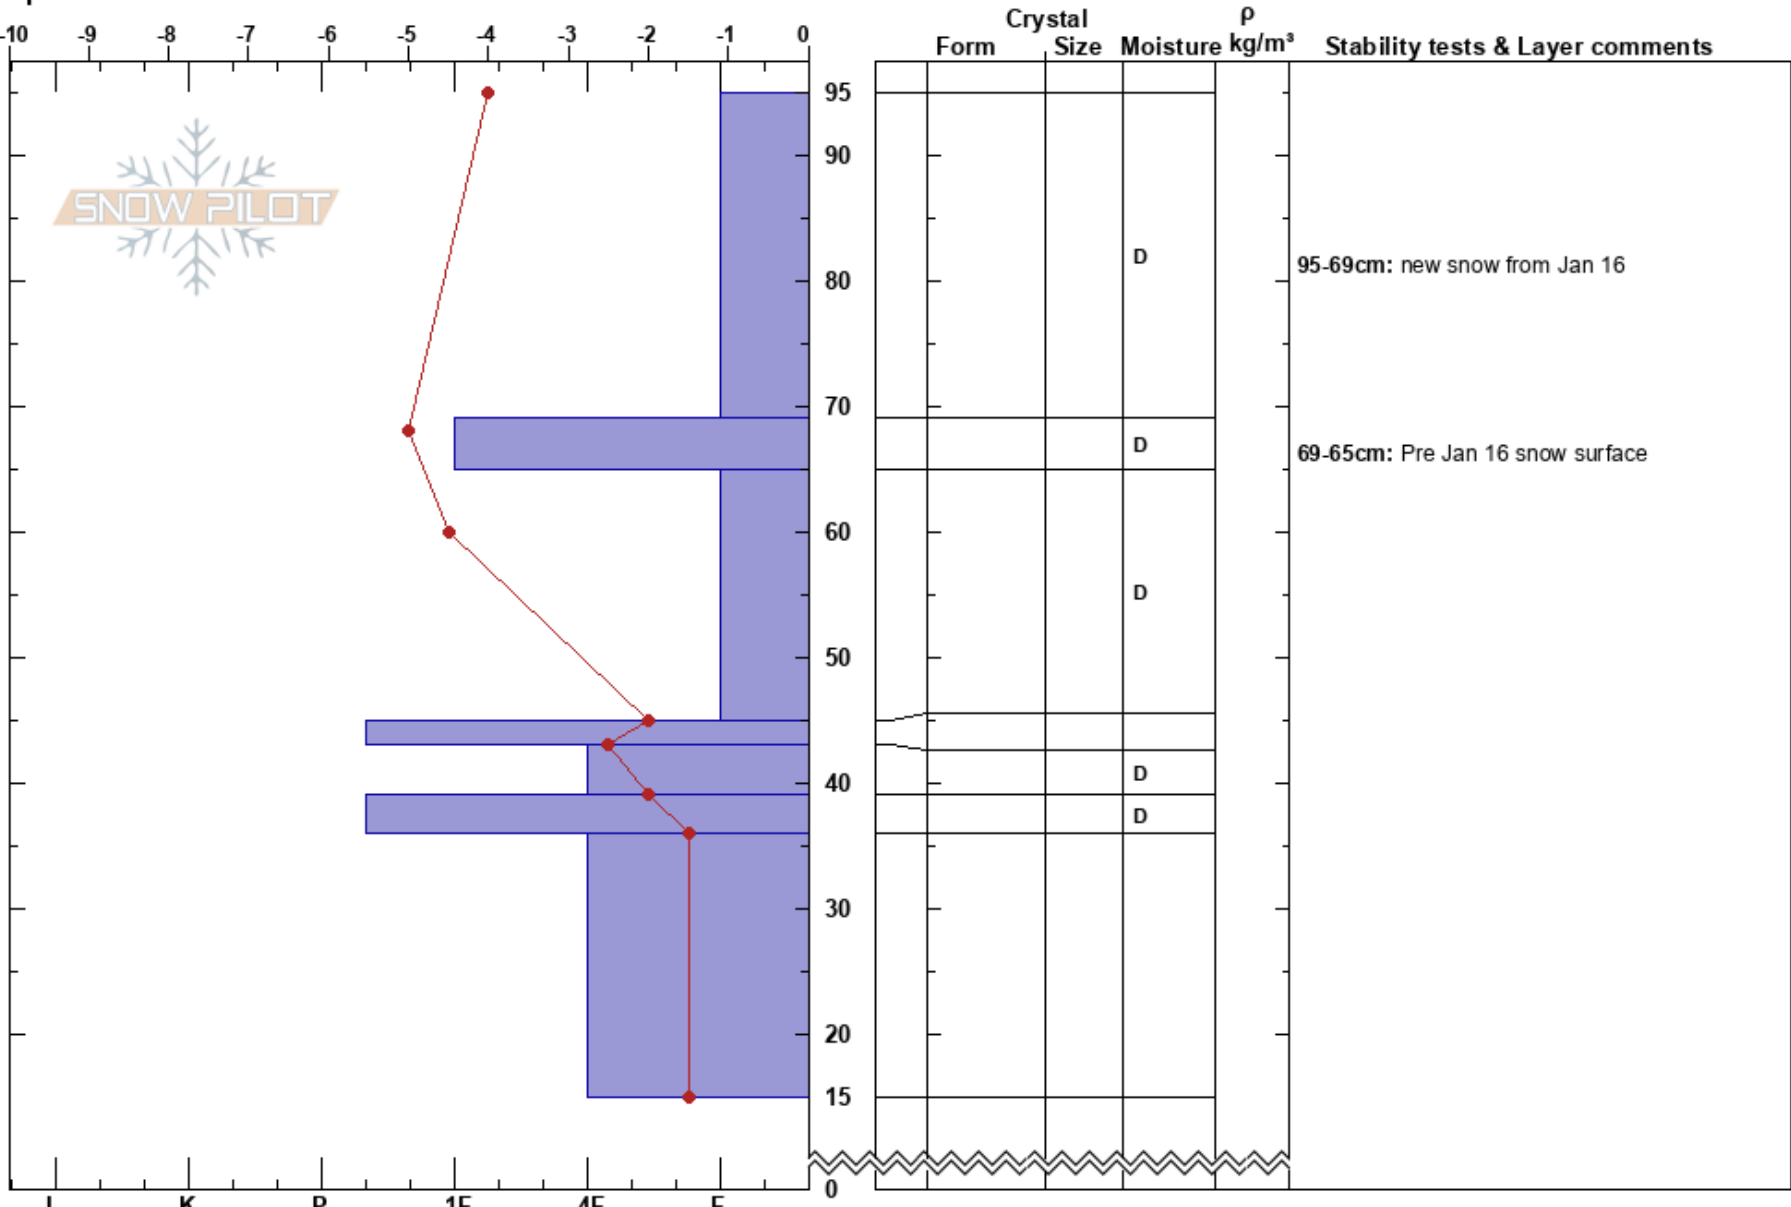

Jason_Brent_Sardine Md
 Sierra Nevada
 CA
 Elevation: 9283 ft
 Aspect: S
 Specifics:

Sue Burak
 01/17/2020 - 11:00am
 Co-ord: 38.32442N, -119.62532W
 Slope Angle: 18°
 Wind Loading: previous

Stability: **HS:95**
 Air Temperature: 0°C
 Sky Cover: CLR
 Precipitation: NO
 Wind: SW Calm

Layer Notes:
 95-69cm: new snow from Jan 16
 69-65cm: Pre Jan 16 snow surface
 65-45cm: Problematic layer

Notes: