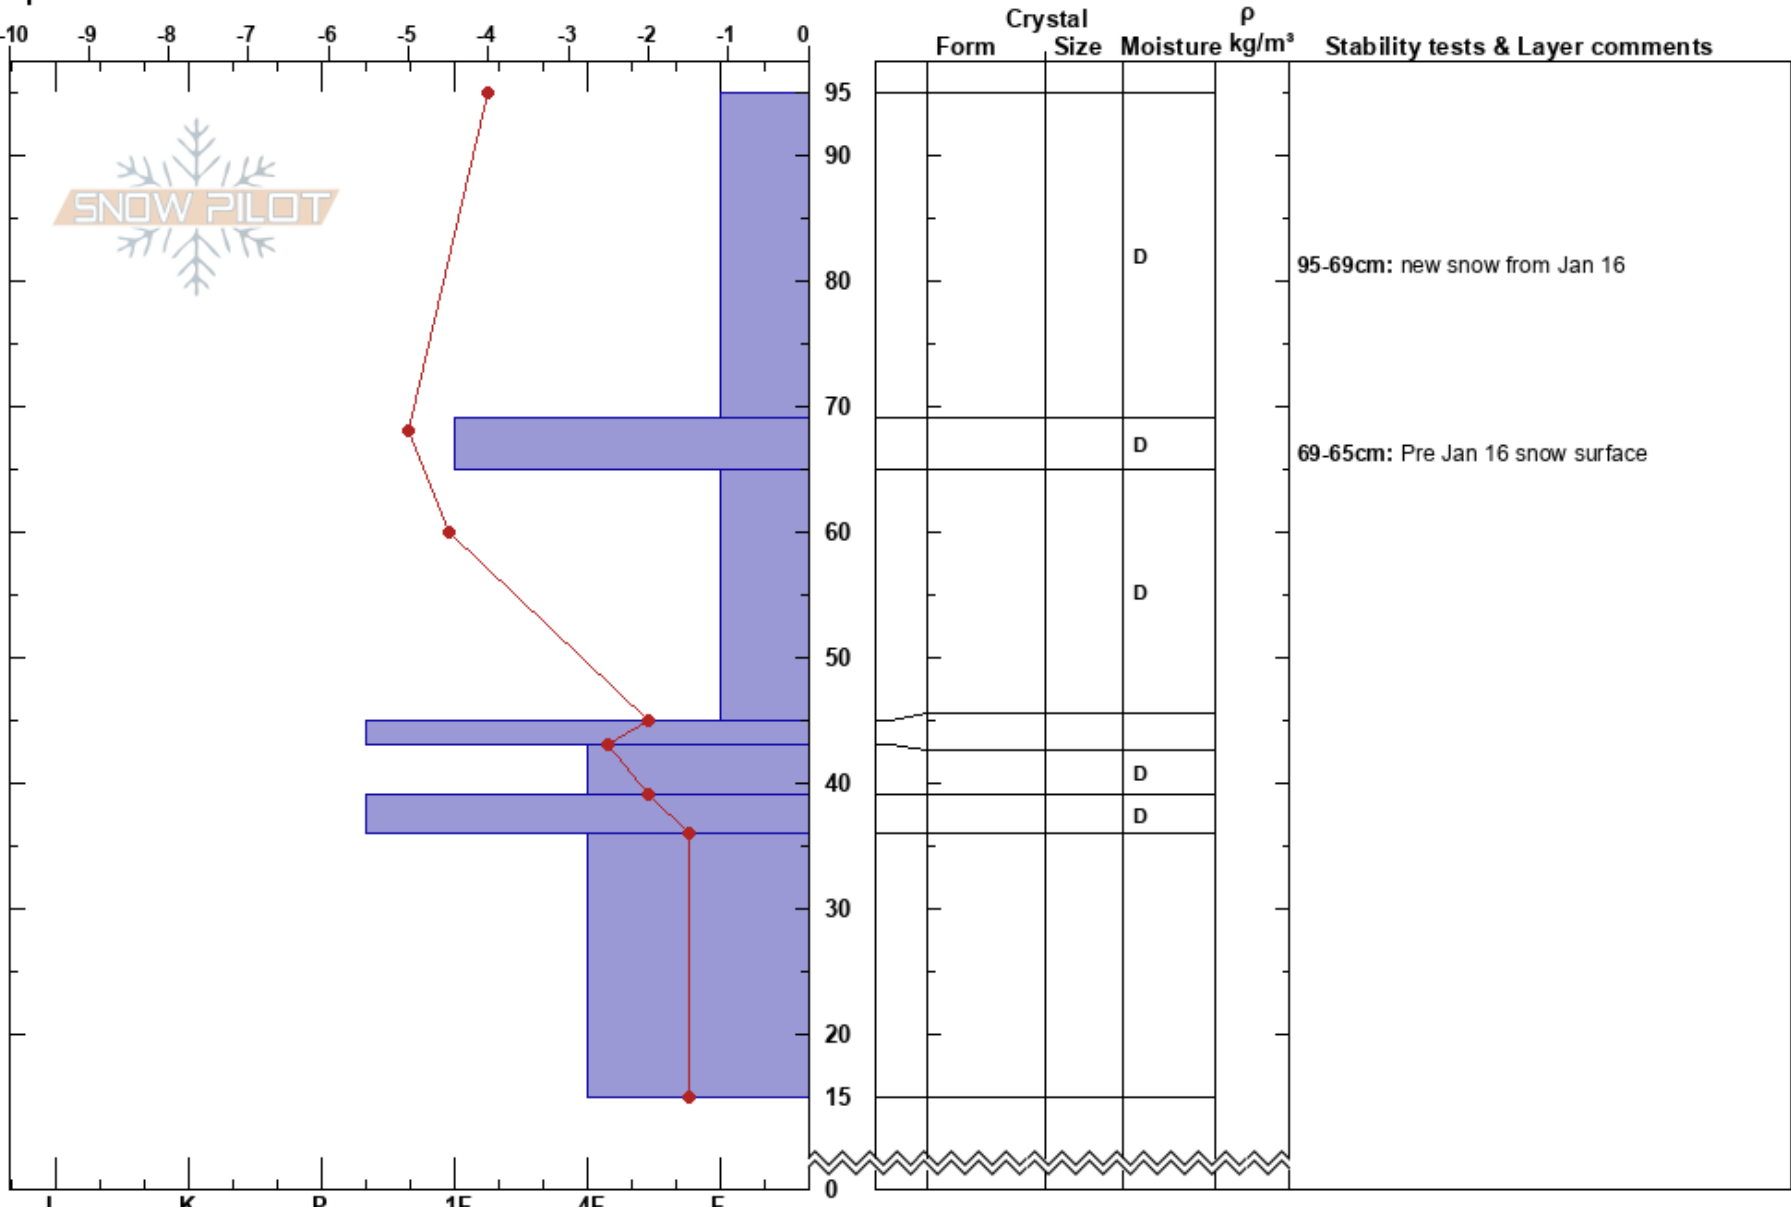

Jason_Brent_Sardine Md
 Sierra Nevada
 CA
 Elevation: 9283 ft
 Aspect: S
 Specifics:

Sue Burak
 01/17/2020 - 11:00am
 Co-ord: 38.32442N, -119.62532W
 Slope Angle: 18°
 Wind Loading: previous

Stability:
 Air Temperature: 0°C
 Sky Cover: CLR
 Precipitation: NO
 Wind: SW Calm

HS:95
 Layer Notes:
 95-69cm: new snow from Jan 16
 69-65cm: Pre Jan 16 snow surface
 65-45cm: Problematic layer

Notes: