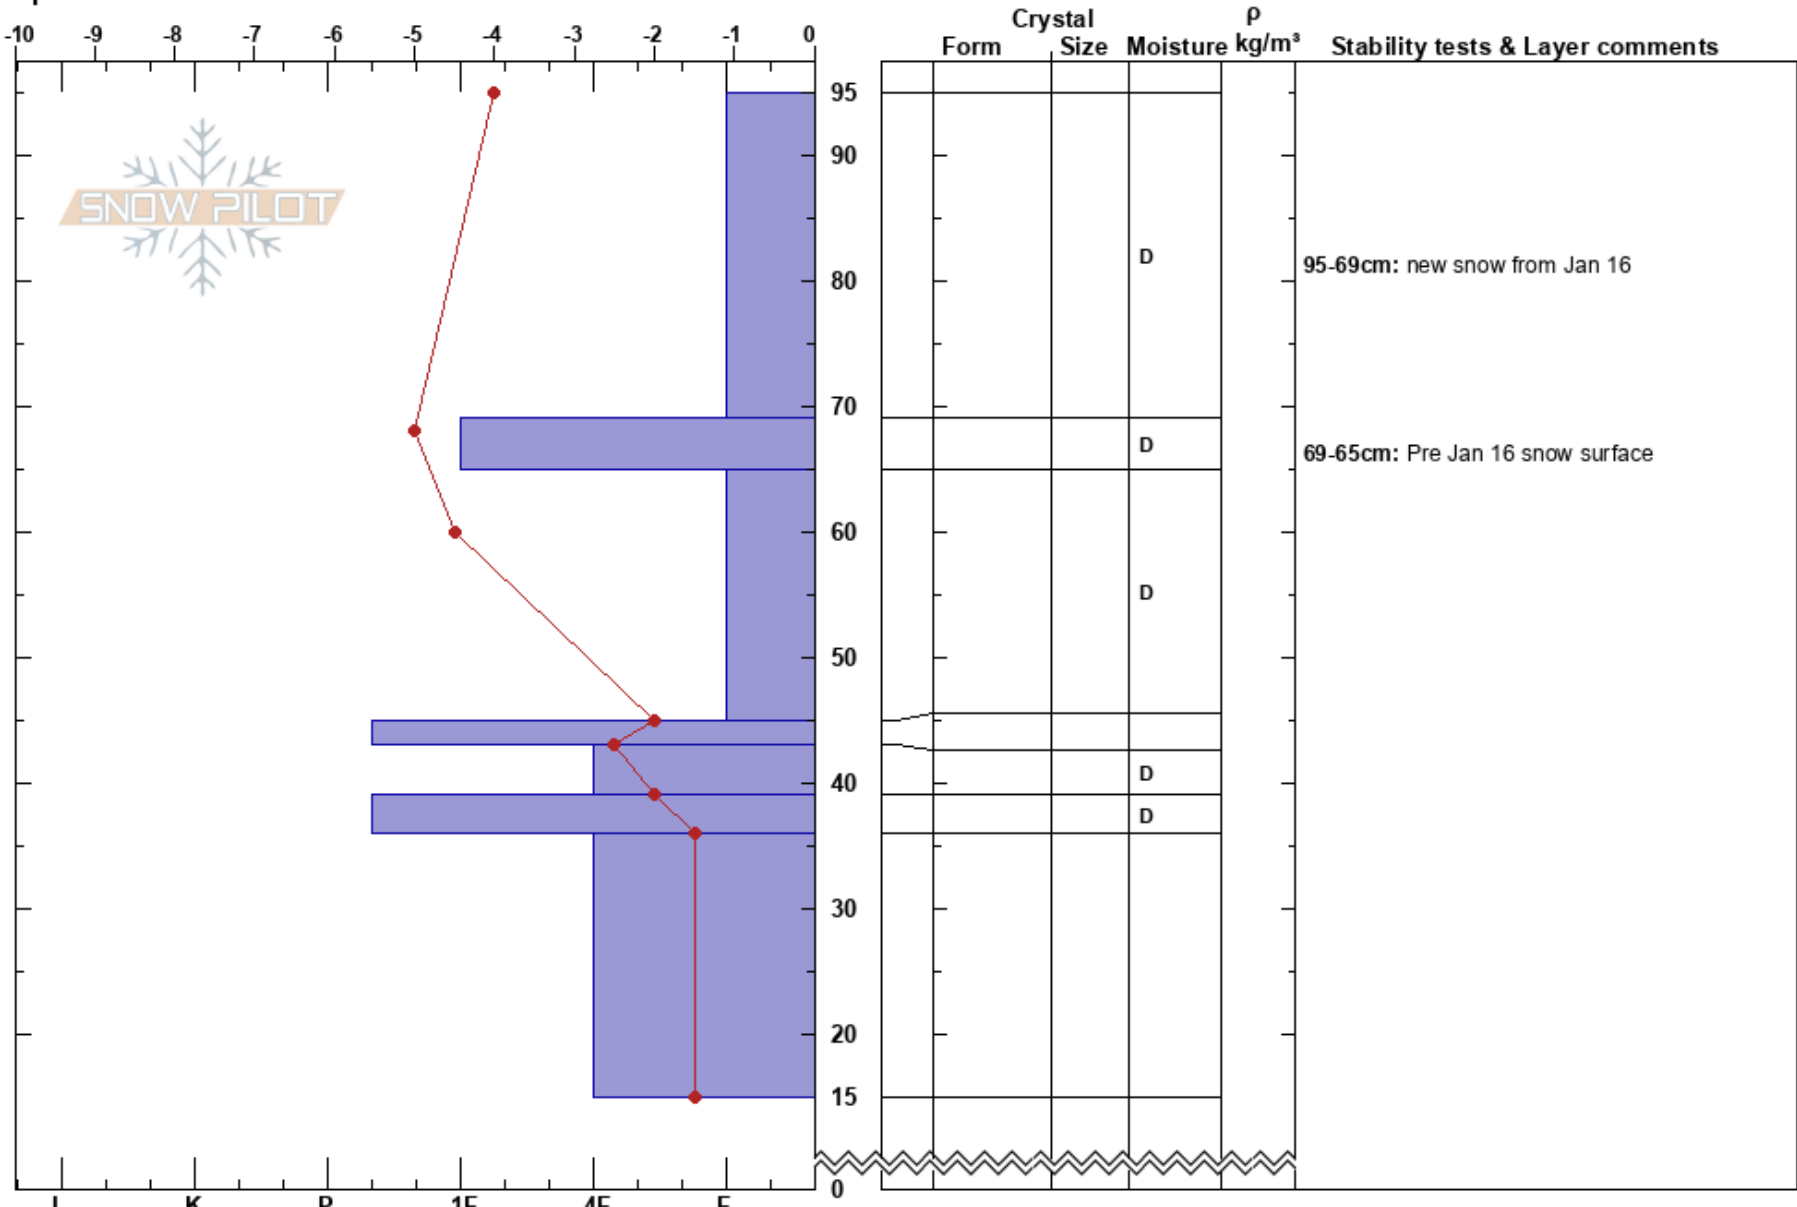

Jason_Brent_Sardine Md
 Sierra Nevada
 CA
 Elevation: 9283 ft
 Aspect: S
 Specifics:

Sue Burak
 01/17/2020 - 11:00am
 Co-ord: 38.32442N, -119.62532W
 Slope Angle: 18°
 Wind Loading: previous

Stability: HS:95
 Air Temperature: 0°C
 Sky Cover: CLR
 Precipitation: NO
 Wind: SW Calm

Layer Notes:
 95-69cm: new snow from Jan 16
 69-65cm: Pre Jan 16 snow surface
 65-45cm: Problematic layer

Notes: