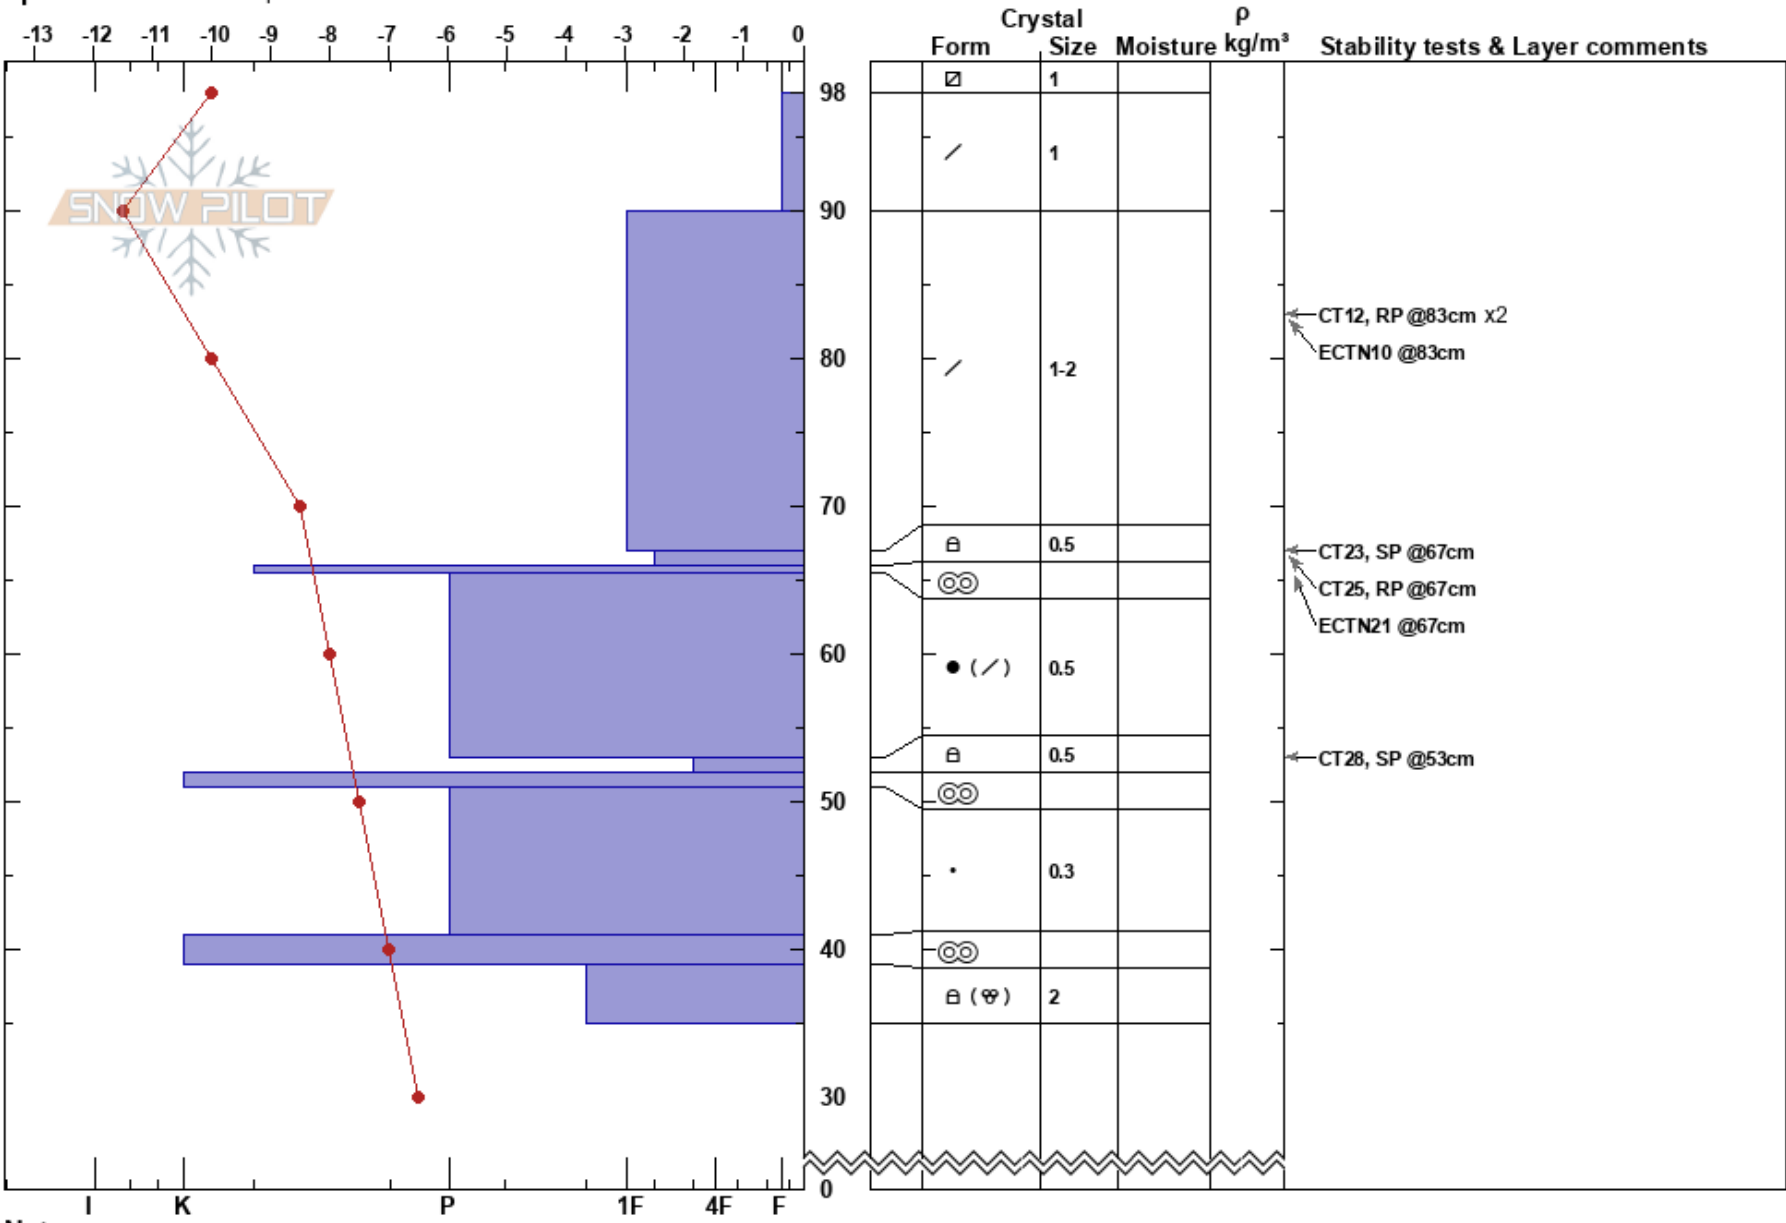

20200117 Mission Peak  
 Central Cascades, East WA  
 Elevation: 6600 ft  
 Aspect: 75°  
 Specifics: We skied slope

Matt Primomo  
 01/17/2020 - 10:00am  
 Co-ord: 47.28094N, -120.43309W  
 Slope Angle: 30°  
 Wind Loading:

Stability: **HS:98**  
 Air Temperature: **PF:20**  
 Sky Cover: FEW **PS:15**  
 Precipitation:  
 Wind: SE Light Breeze

Layer Notes:  
 67-66cm: Problematic layer

Notes: