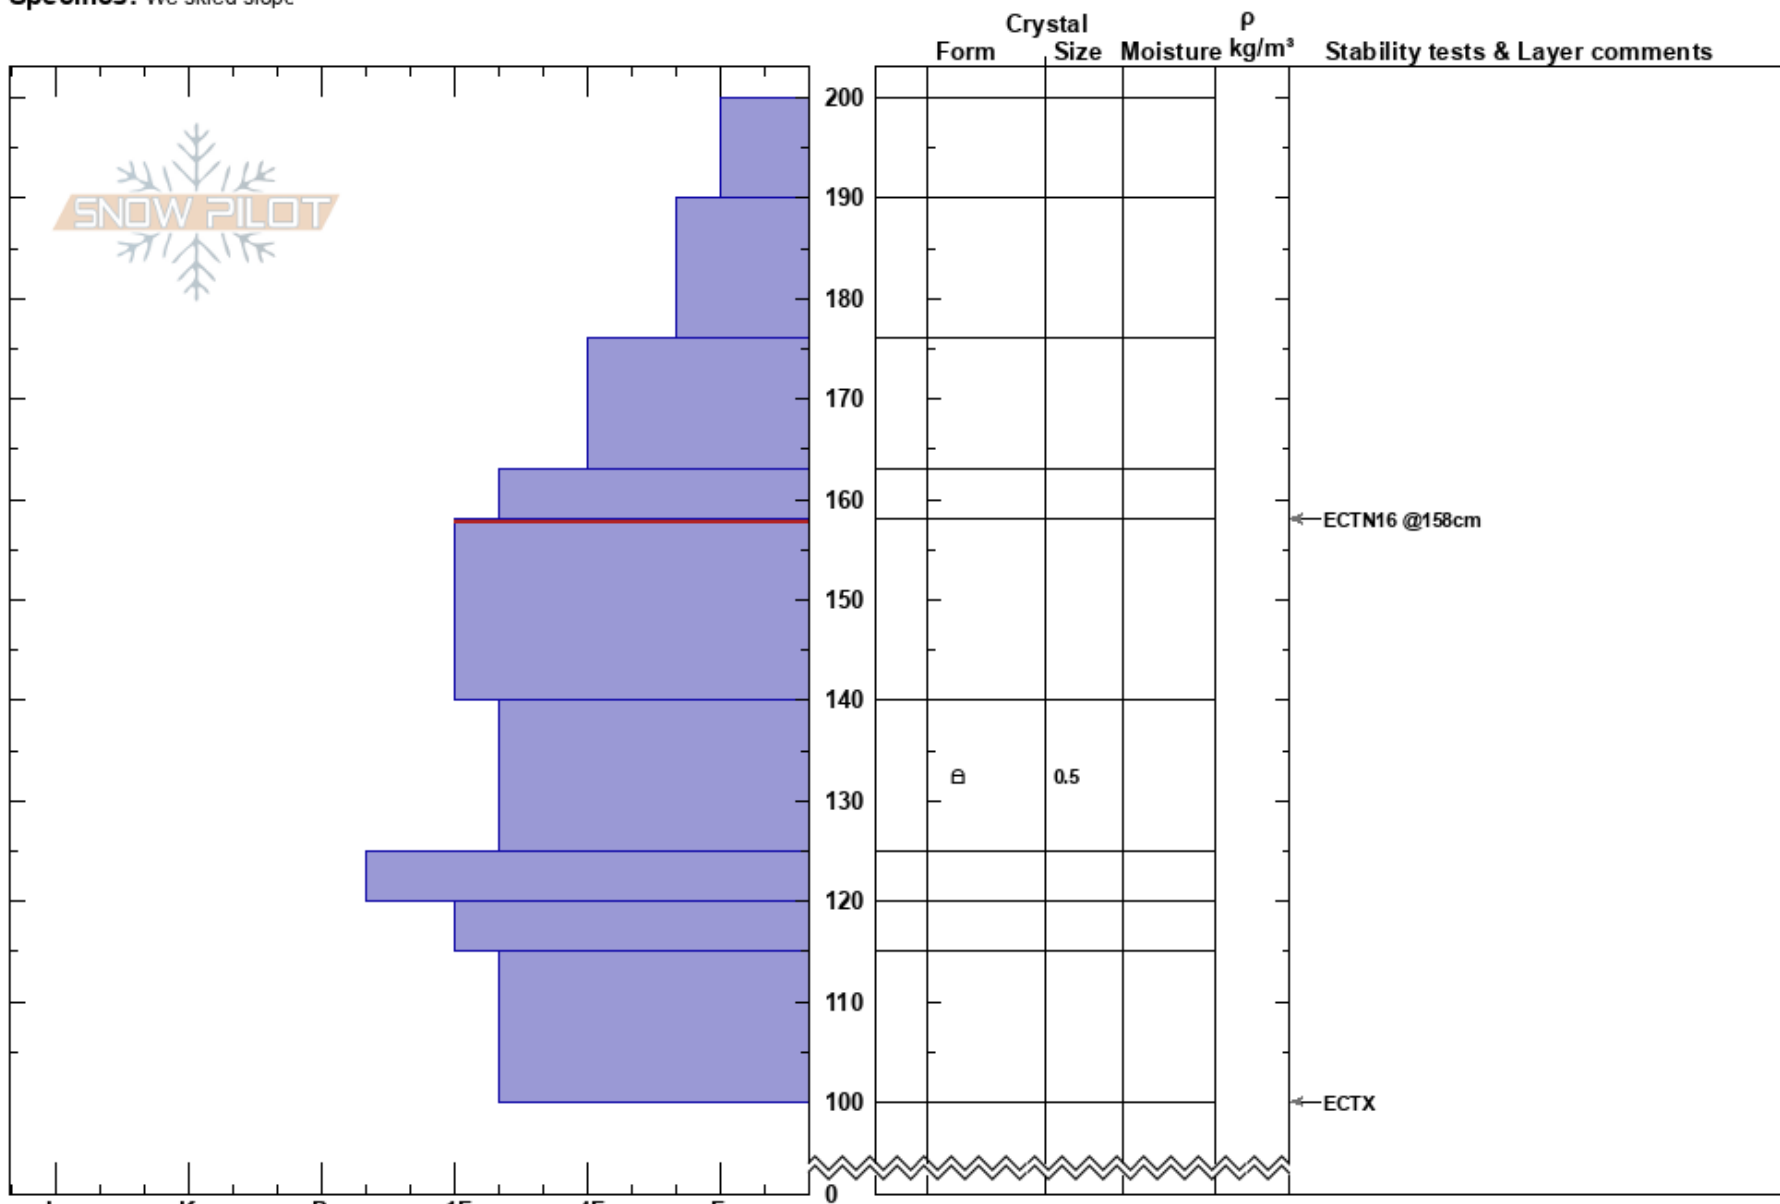

east Mt. Republic  
 Absaroka Range  
 MT  
**Elevation:** 9359 ft  
**Aspect:** 60°  
**Specifics:** We skied slope

Beau Fredlund  
 01/17/2020 - 11:00am  
**Co-ord:** 45.00539N, -109.94383E  
**Slope Angle:** 27°  
**Wind Loading:**

**Stability:**  
**Air Temperature:** HS:200  
 158-140cm:Problematic layer  
**Sky Cover:**  
**Precipitation:** S1  
**Wind:** W Moderate

**Notes:** Great looking snowpack in this location. Fairly widespread wind effect above 9700' from moderate to strong SWerly winds Jan. 14-16. About 10 cms of light snow on top of that wind effect. No collapsing. Minor cracking in exposed, ridgeline locations.