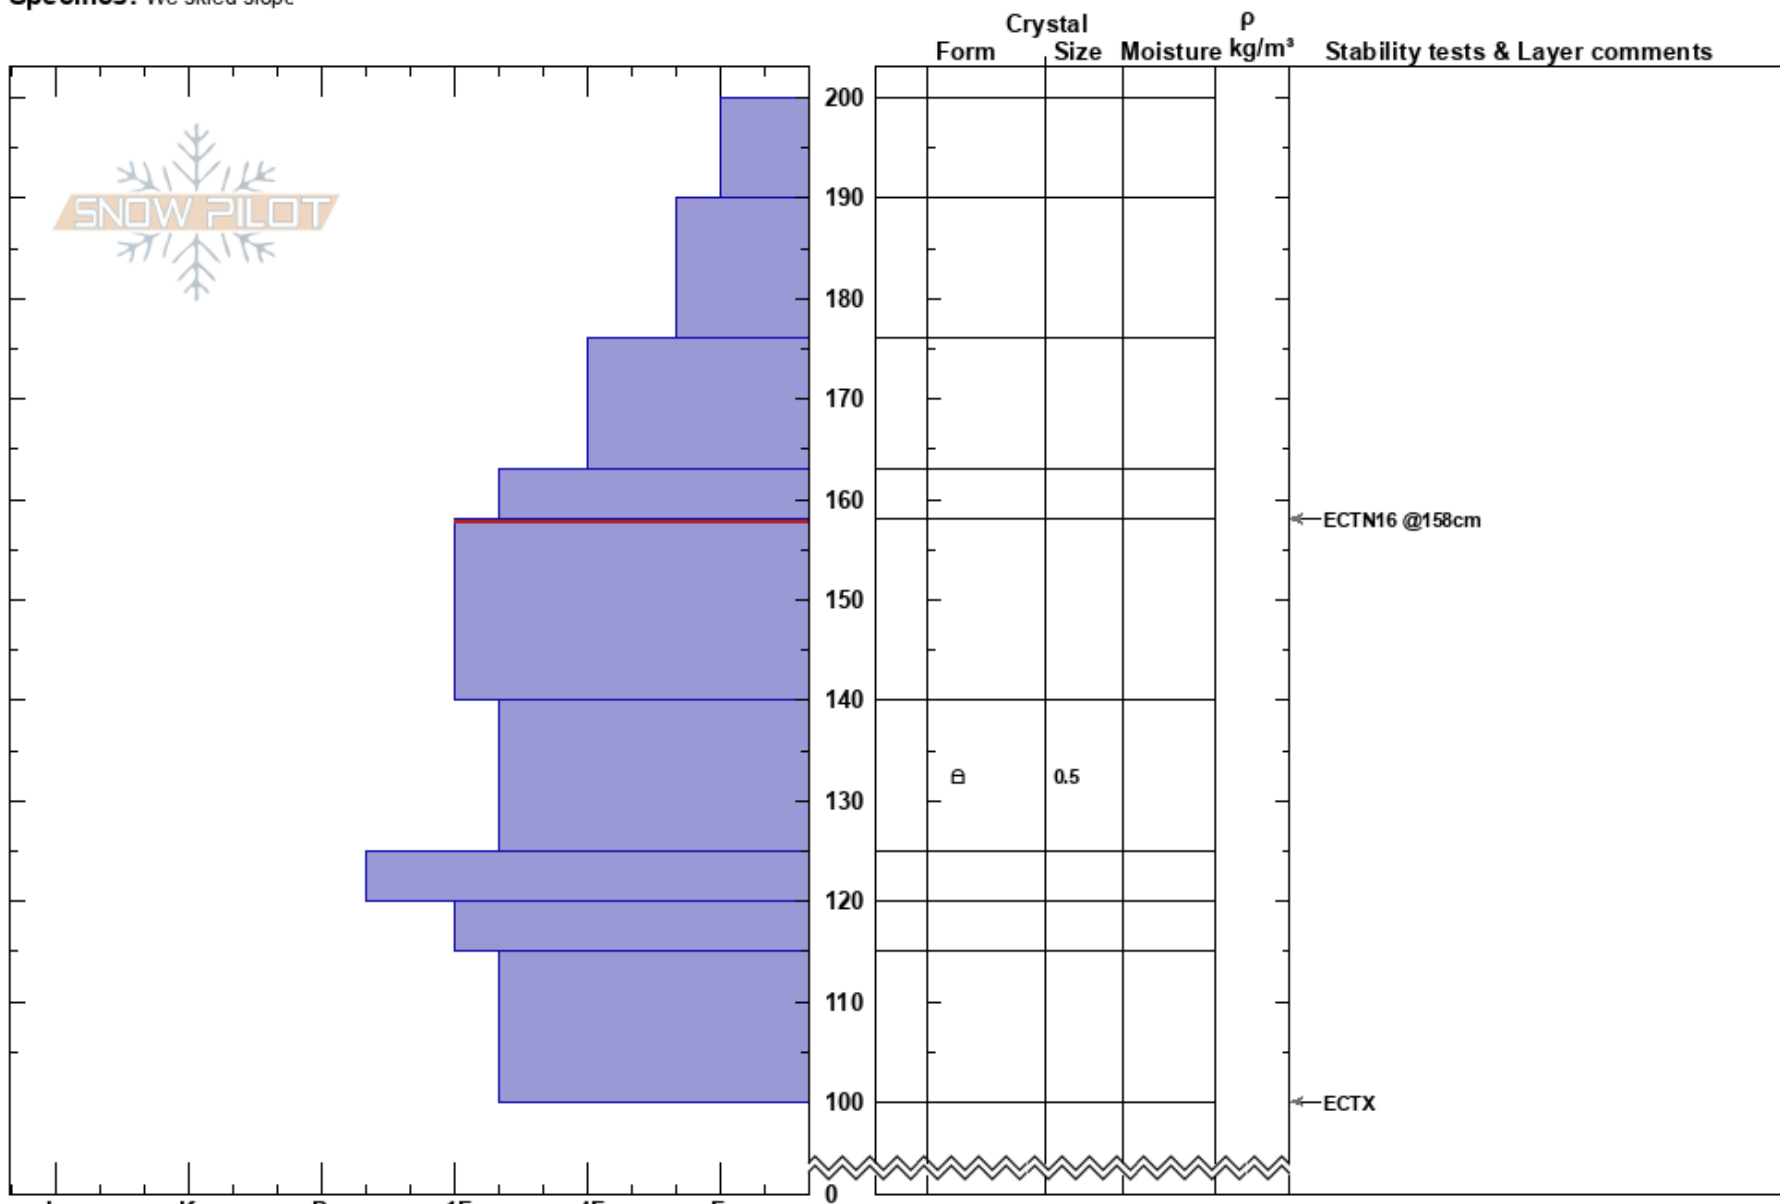

east Mt. Republic
 Absaroka Range
 MT
Elevation: 9359 ft
Aspect: 60°
Specifics: We skied slope

Beau Fredlund
 01/17/2020 - 11:00am
Co-ord: 45.00539N, -109.94383E
Slope Angle: 27°
Wind Loading:

Stability:
Air Temperature: HS:200
 158-140cm: Problematic layer
Sky Cover:
Precipitation: S1
Wind: W Moderate

Notes: Great looking snowpack in this location. Fairly widespread wind effect above 9700' from moderate to strong SWerly winds Jan. 14-16. About 10 cms of light snow on top of that wind effect. No collapsing. Minor cracking in exposed, ridgeline locations.