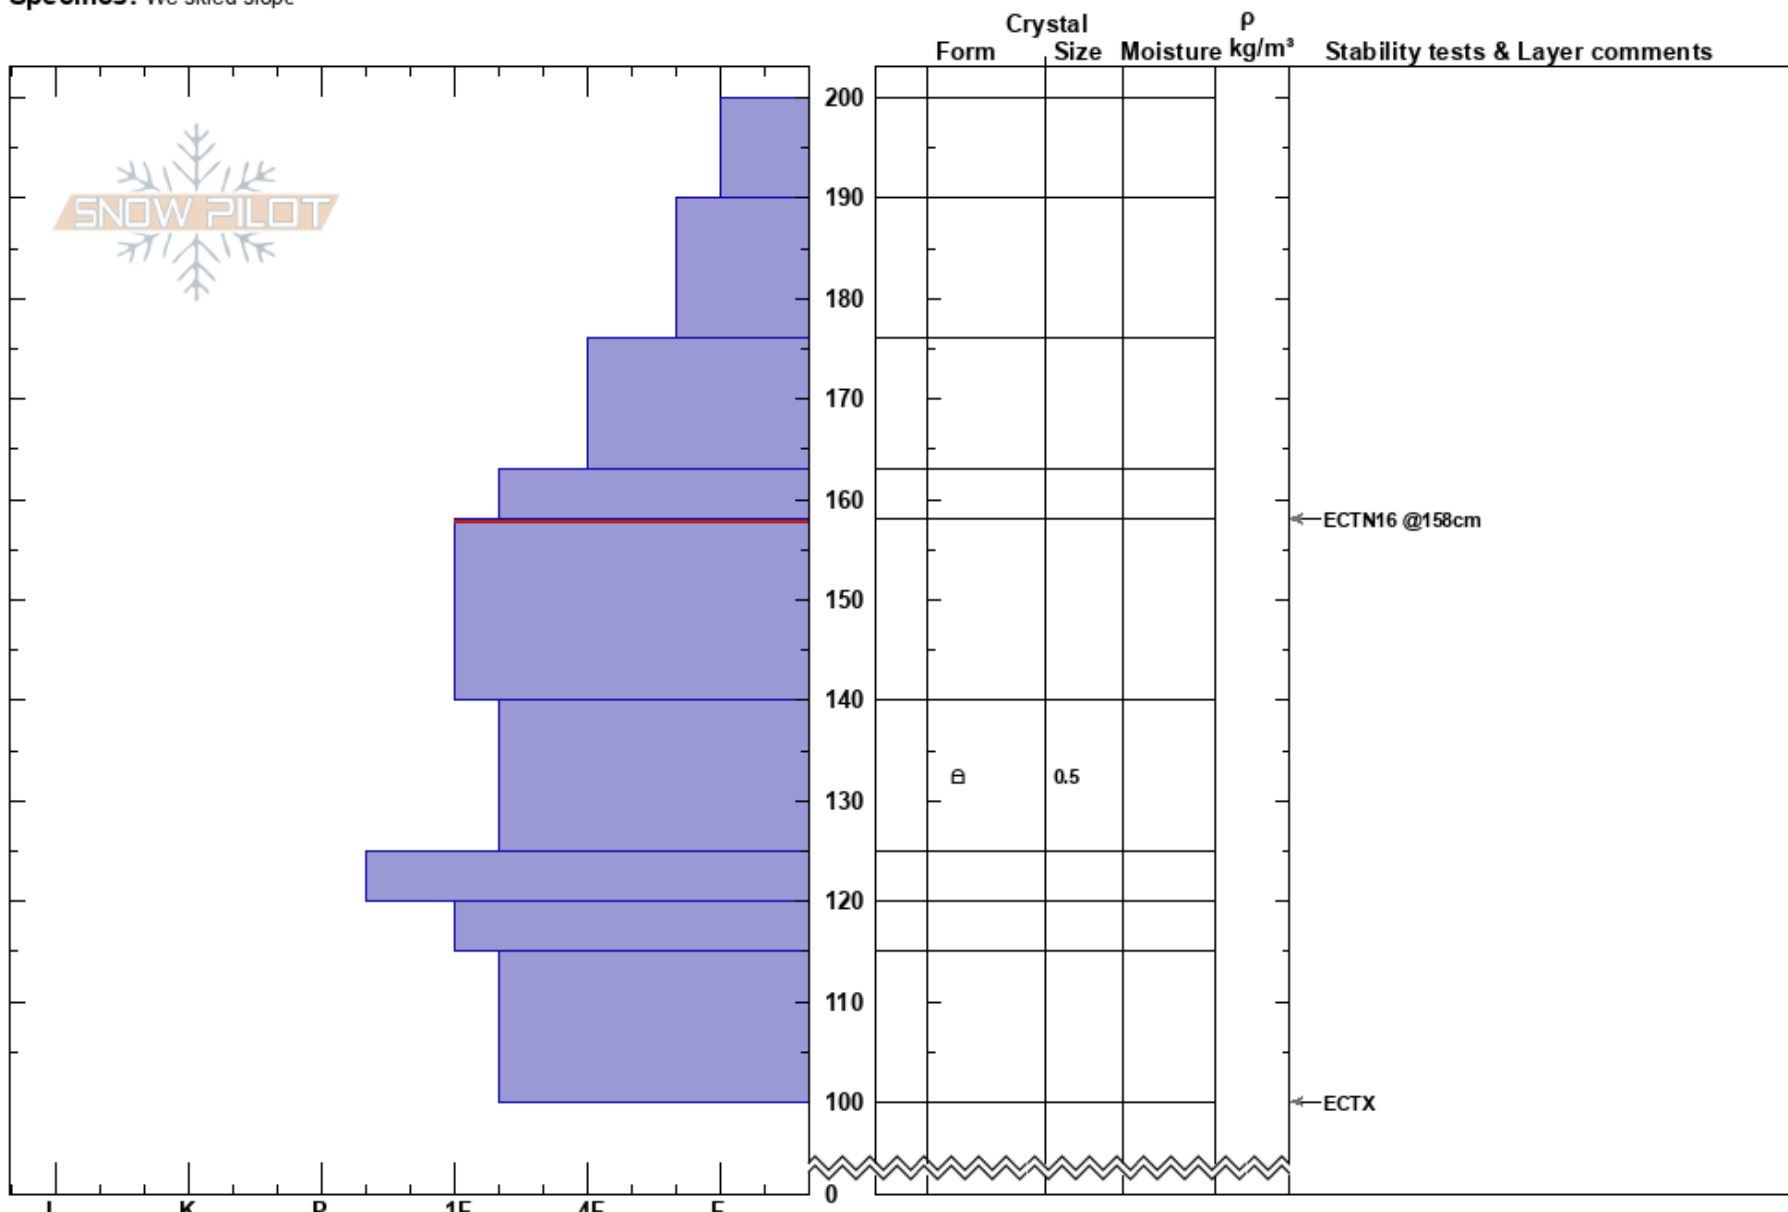

east Mt. Republic
Absaroka Range
MT
Elevation: 9359 ft
Aspect: 60°
Specifics: We skied slope

Beau Fredlund
01/17/2020 - 11:00am
Co-ord: 45.00539N, -109.94383E
Slope Angle: 27°
Wind Loading:

Stability: **HS:200**
Air Temperature: 158-140cm:Problematic layer
Sky Cover:
Precipitation: S1
Wind: W Moderate

Notes: Great looking snowpack in this location. Fairly widespread wind effect above 9700' from moderate to strong SWerly winds Jan. 14-16. About 10 cms of light snow on top of that wind effect. No collapsing. Minor cracking in exposed, ridgeline locations.