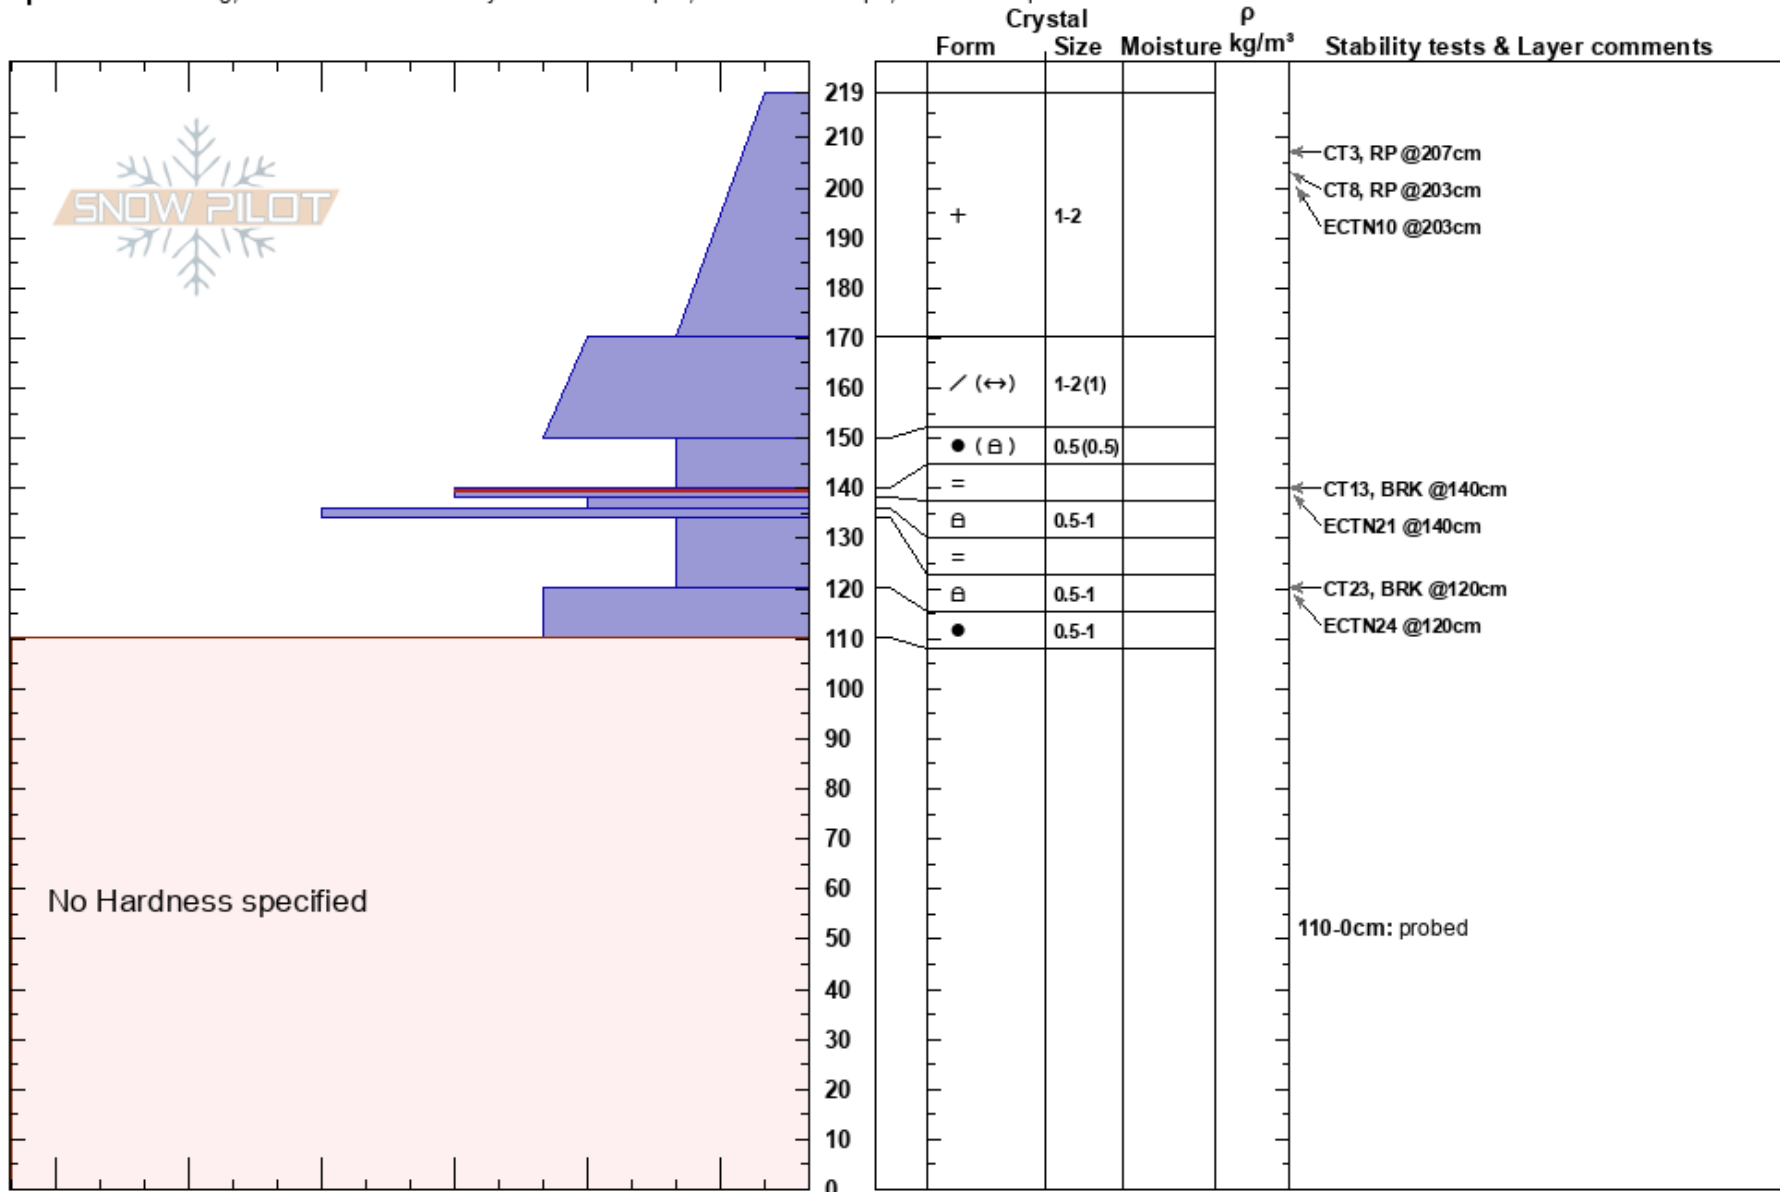

Munchkins
 Central Sierra
 CA
 Elevation: 7360 ft
 Aspect: 18°

Andy Anderson
 01/17/2020 - 2:40pm
 Co-ord: 39.16789N, -120.22814W
 Slope Angle: 26°
 Wind Loading:

Stability: Fair Unstable
 Air Temperature: HS:219 PF:80 140-138cm: Problematic layer
 Sky Cover: BKN PS:30 110-0cm: probed
 Precipitation: NO
 Wind: Calm

Specifics: Cracking; Recent avalanche activity on different slopes; Ski tracks on slope; We skied slope

No Hardness specified

Notes: Obs made by Logan Talbott