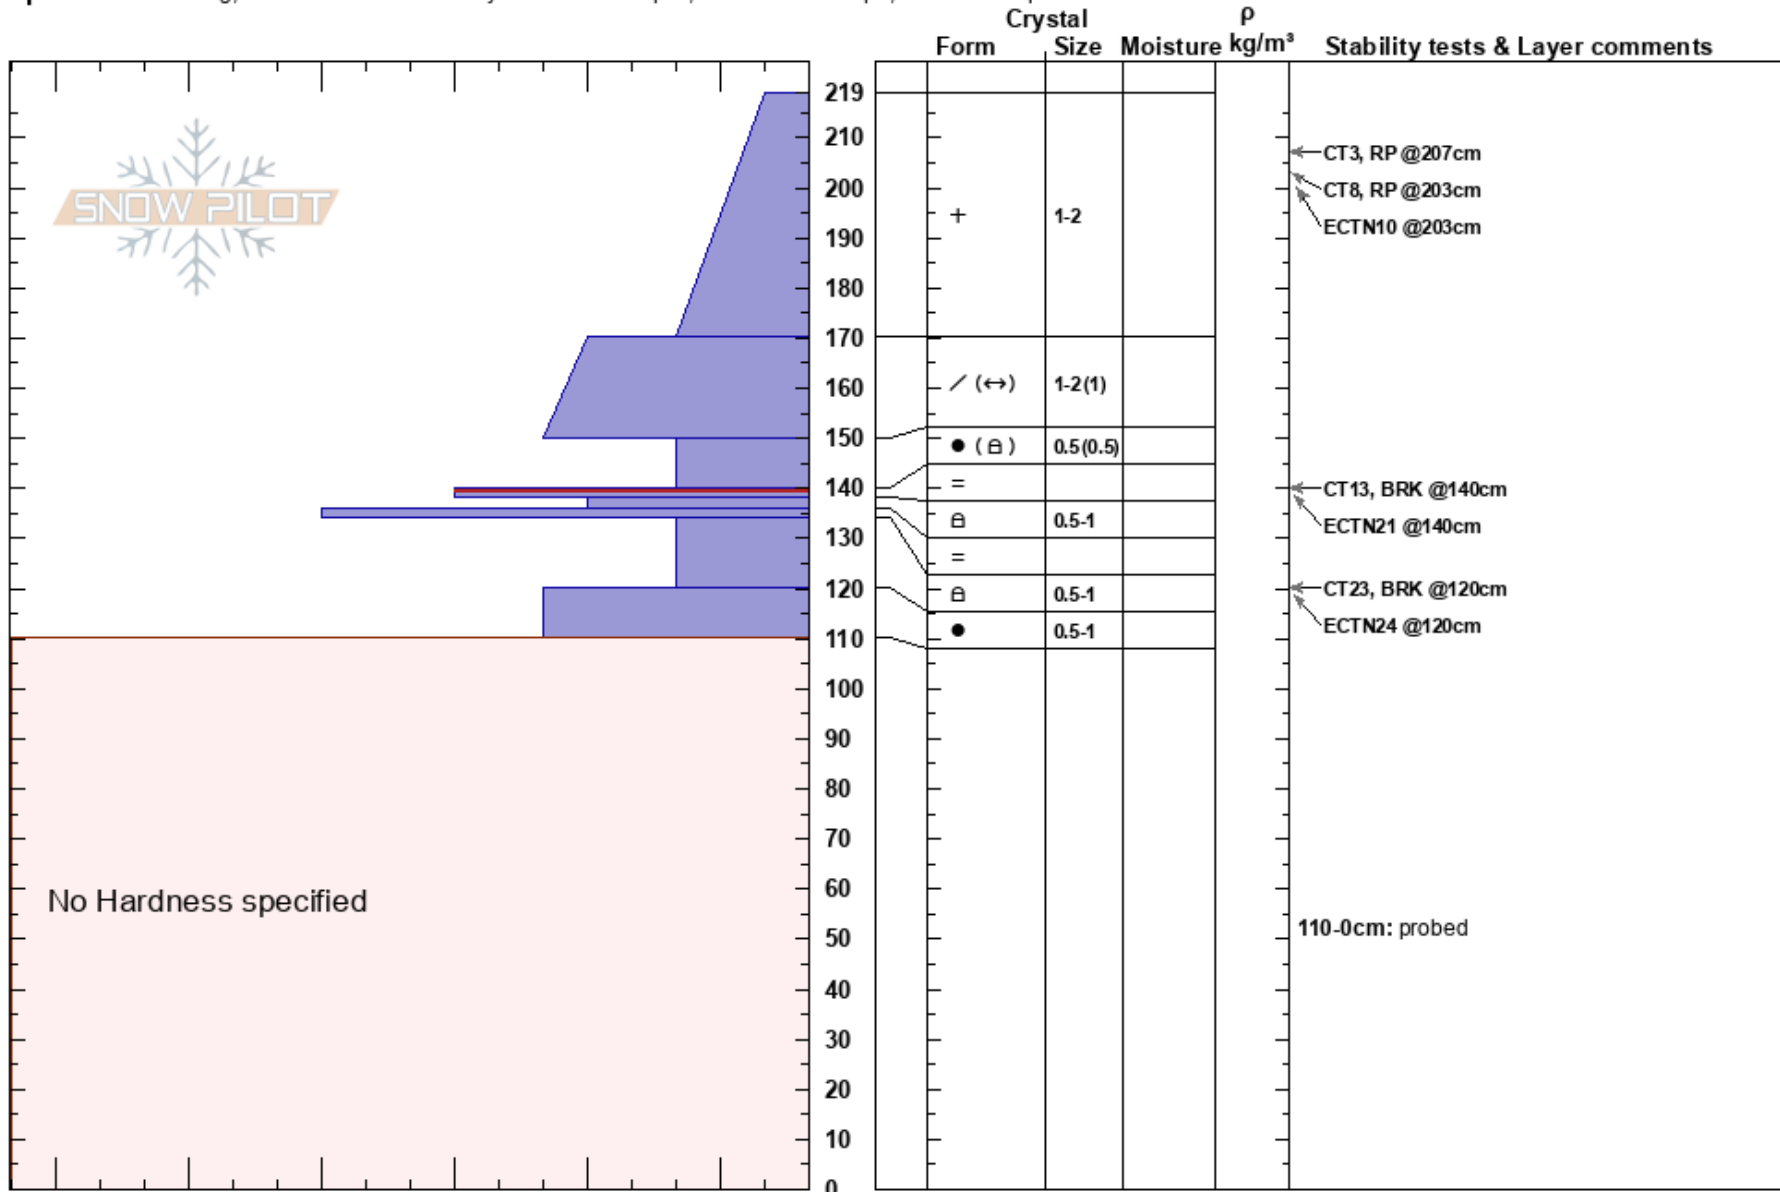

Munchkins
 Central Sierra
 CA
 Elevation: 7360 ft
 Aspect: 18°

Andy Anderson
 01/17/2020 - 2:40pm
 Co-ord: 39.16789N, -120.22814W
 Slope Angle: 26°
 Wind Loading:

Stability: Fair Unstable
 Air Temperature: HS:219
 Sky Cover: BKN
 Precipitation: NO
 Wind: Calm
 PF:80
 PS:30
 140-138cm: Problematic layer
 110-0cm: probed

Specifics: Cracking; Recent avalanche activity on different slopes; Ski tracks on slope; We skied slope

Notes: Obs made by Logan Talbott