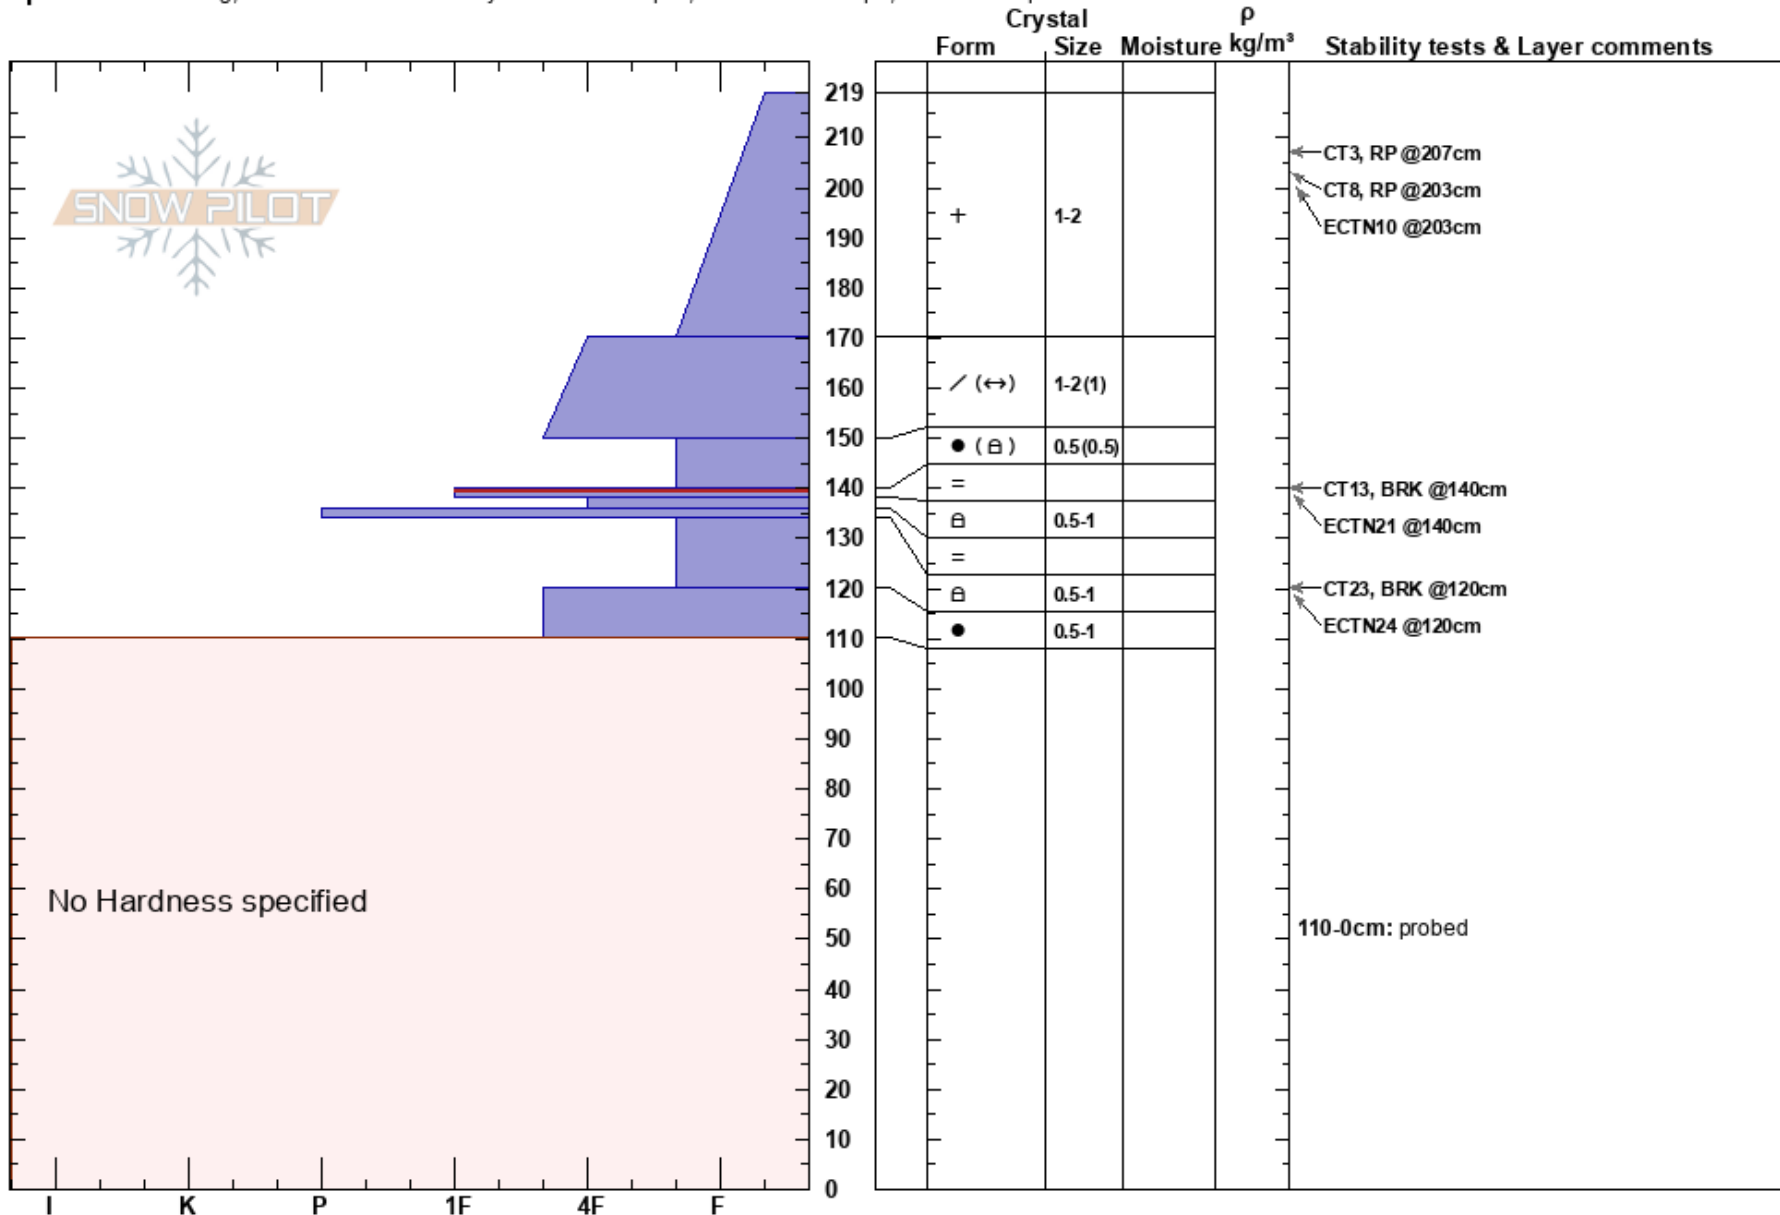

Munchkins
 Central Sierra
 CA
 Elevation: 7360 ft
 Aspect: 18°

Andy Anderson
 01/17/2020 - 2:40pm
 Co-ord: 39.16789N, -120.22814W
 Slope Angle: 26°
 Wind Loading:

Stability: Fair Unstable
 Air Temperature: HS:219
 Sky Cover: BKN
 Precipitation: NO
 Wind: Calm
 PF:80
 PS:30
 140-138cm: Problematic layer
 110-0cm: probed

Specifics: Cracking; Recent avalanche activity on different slopes; Ski tracks on slope; We skied slope

No Hardness specified

Notes: Obs made by Logan Talbott