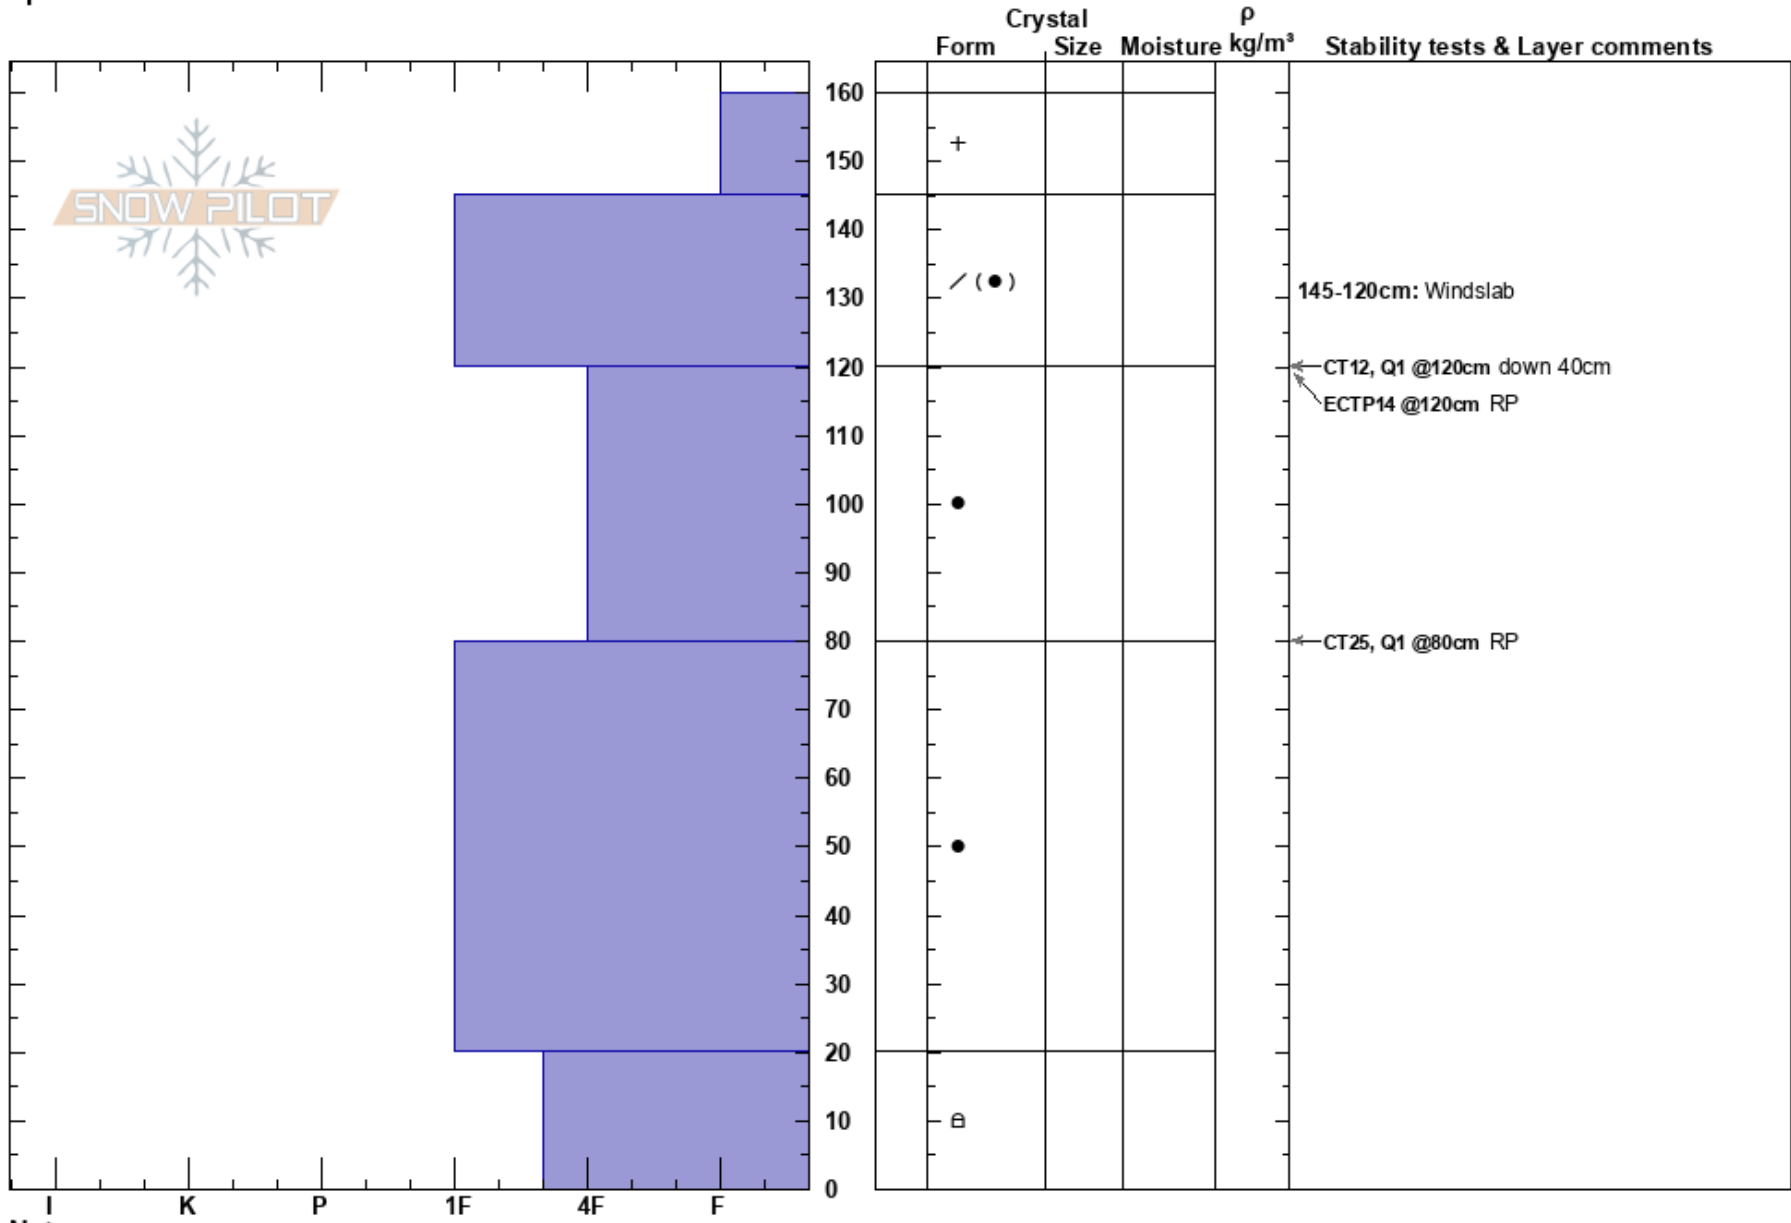

Decker/Circle Col AST2  
 Coast Mountains  
 BC  
 Elevation: 1977 m  
 Aspect: SW  
 Specifics:

Brett Menter  
 17/01/2020 - 14:00  
 Co-ord: 10U 509498W 5546420N  
 Slope Angle: 25°  
 Wind Loading:

Stability:  
 Air Temperature: -11°C  
 Sky Cover: SCT  
 Precipitation: NO  
 Wind: Calm  
 HS:160  
 PF:50  
 PS:20  
 Layer Notes:  
 145-120cm: Windslab  
 145-120cm: Problematic layer