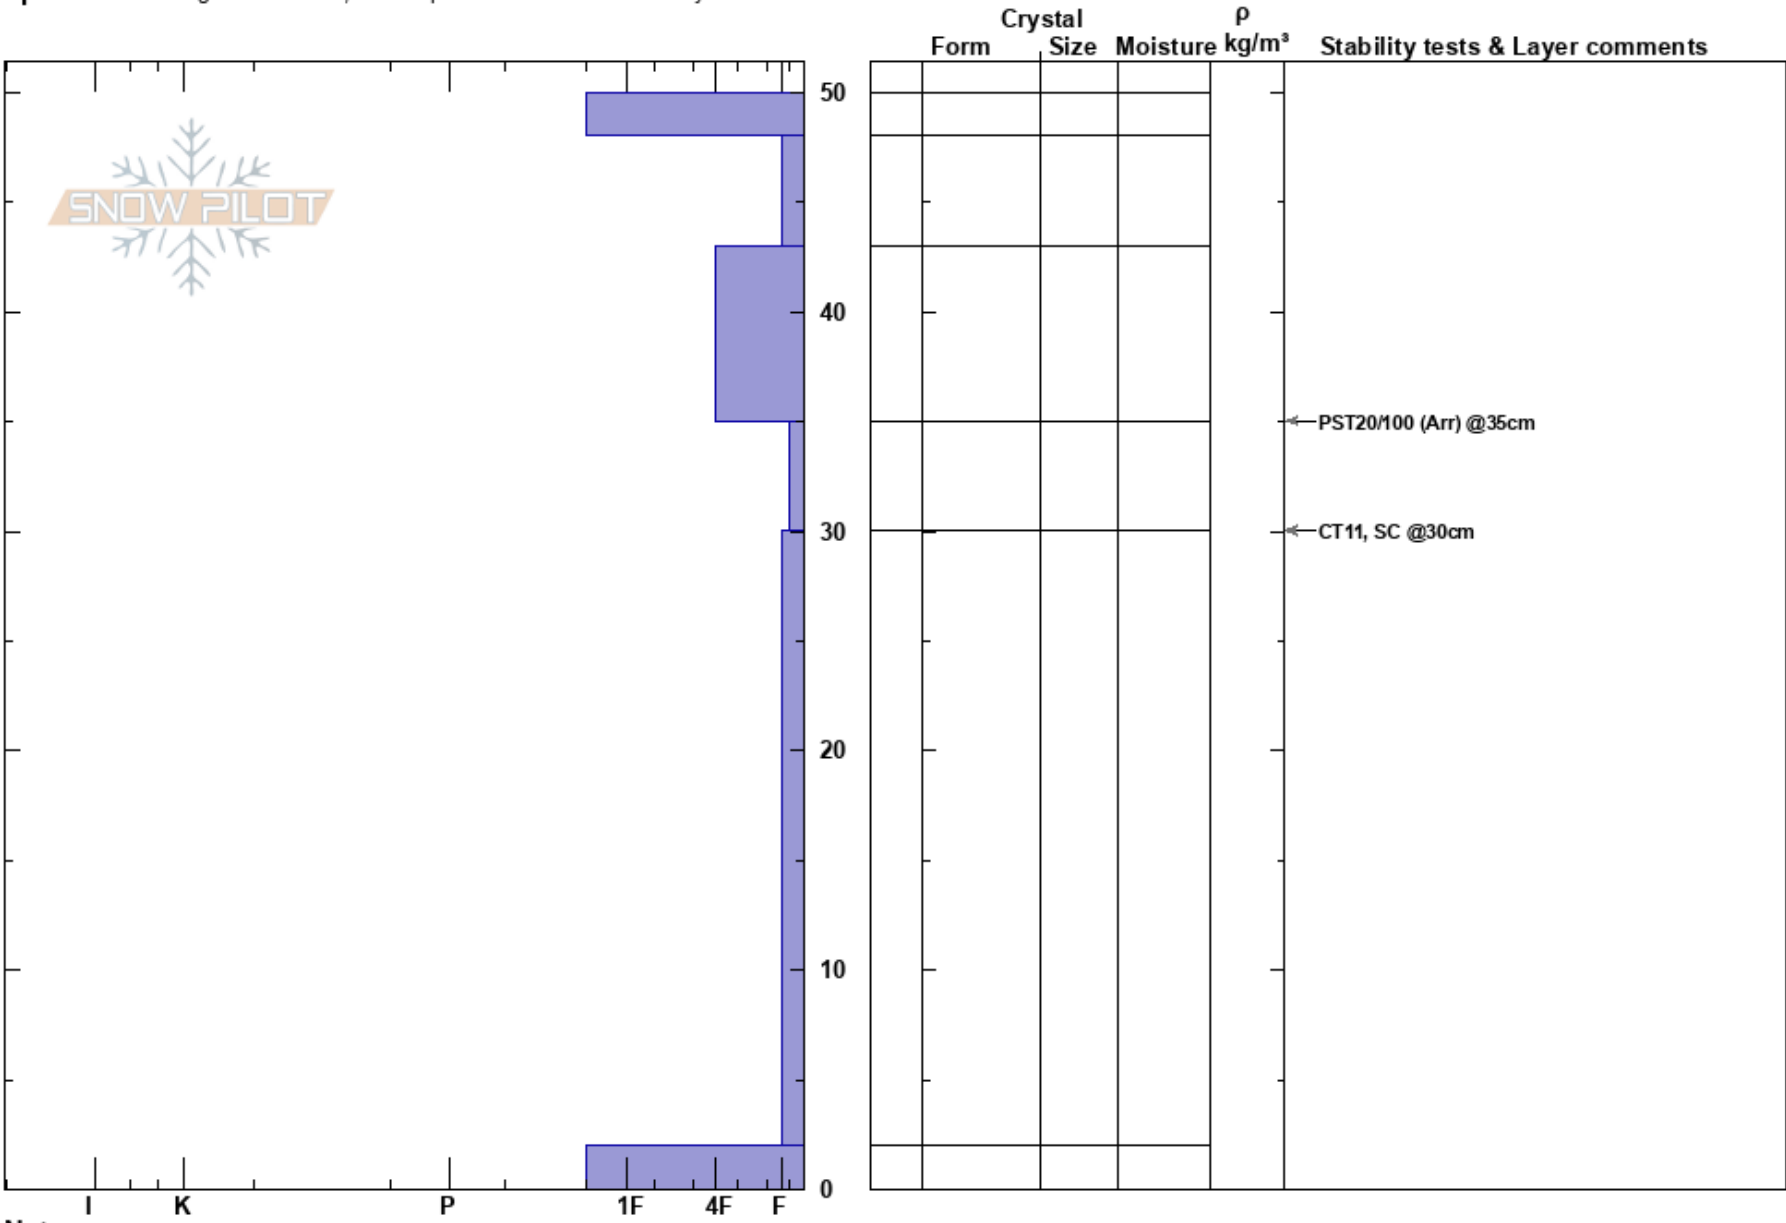

Backside W face
Pioneer
ID
Elevation: 5850 ft
Aspect: W
Specifics: Pit dug in a Ski Area; Pit is representative of backcountry

Victoria Rosin
01/17/2020 - 10:45am
Co-ord:
Slope Angle: 23°
Wind Loading: yes

Stability:
Air Temperature:
Sky Cover: CLR
Precipitation: NO
Wind: N Strong

HS:50
PF:50
PS:20
35-30cm: Problematic layer

Layer Notes:

Notes: