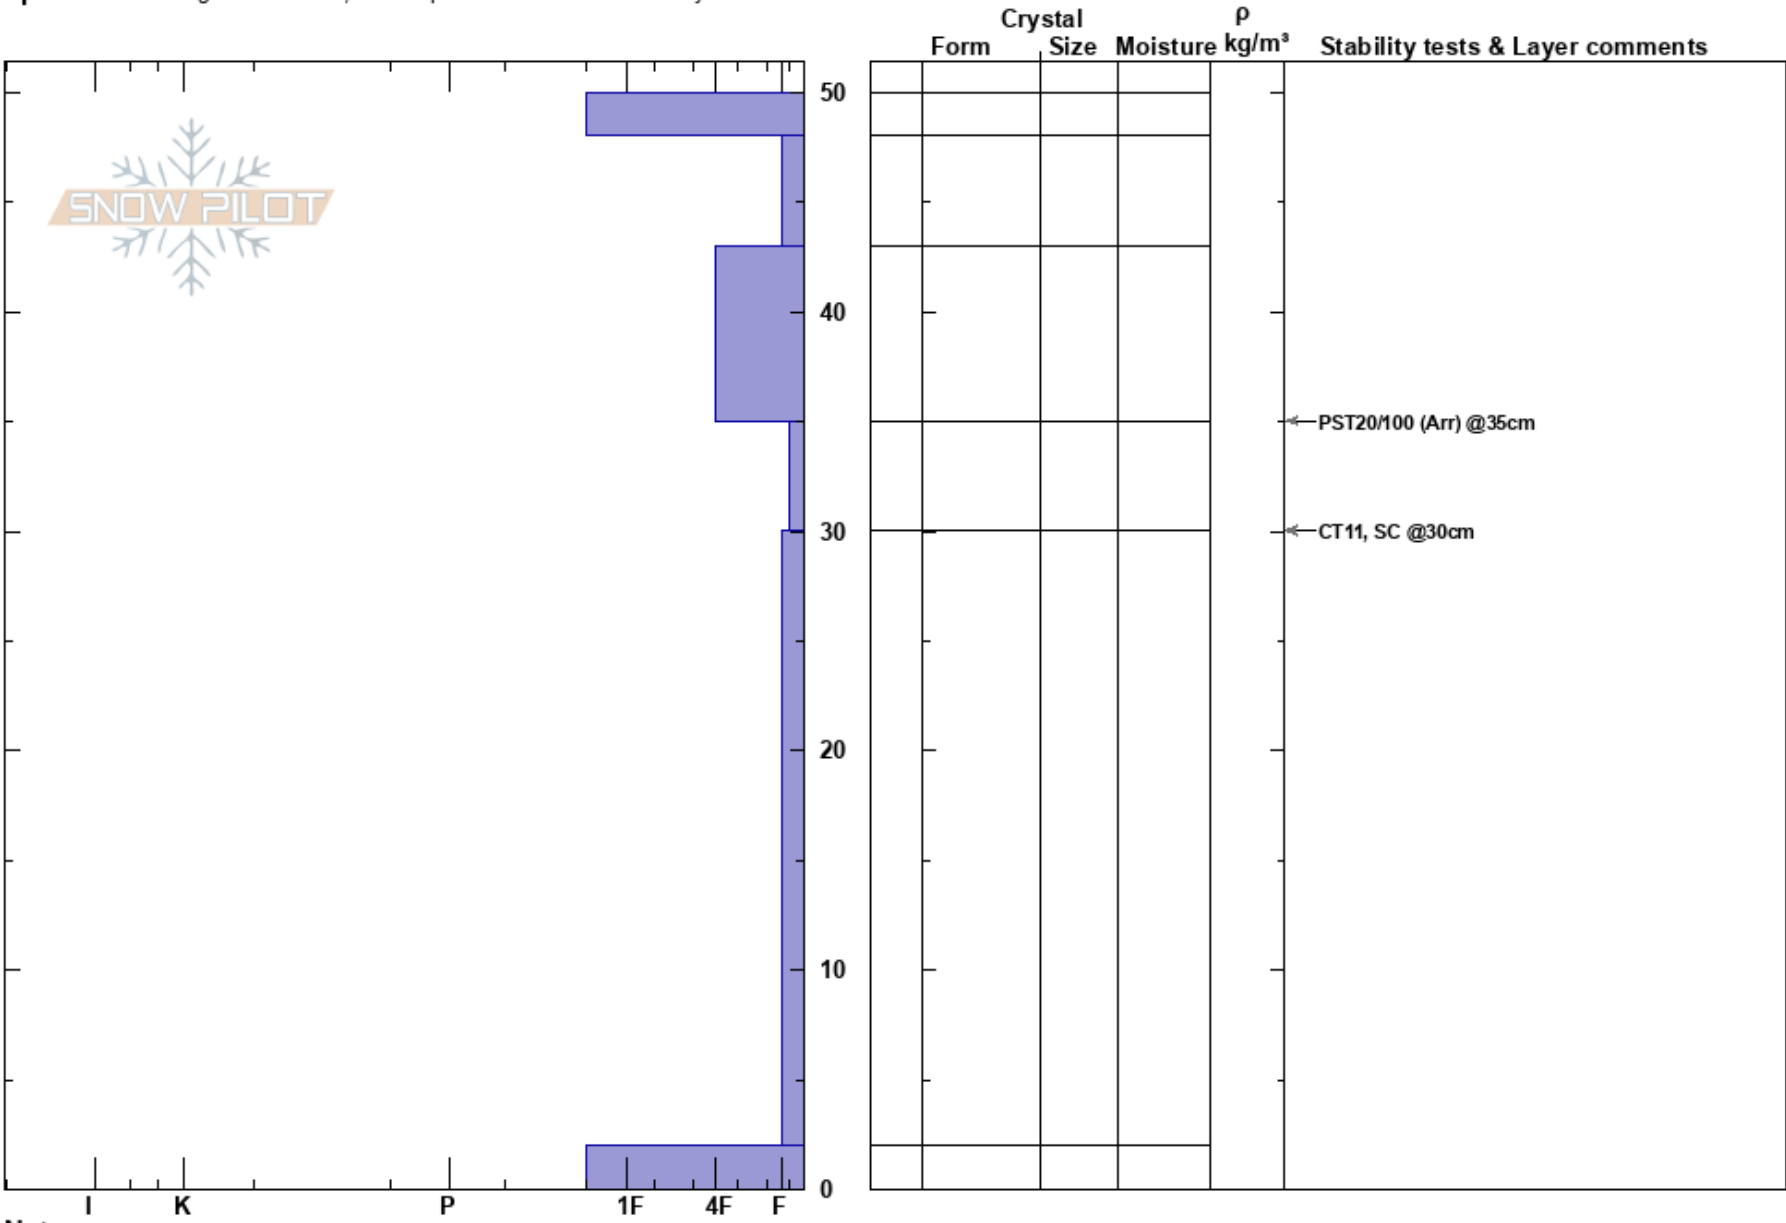

Backside W face
 Pioneer
 ID
 Elevation: 5850 ft
 Aspect: W
 Specifics: Pit dug in a Ski Area; Pit is representative of backcountry

Victoria Rosin
 01/17/2020 - 10:45am
 Co-ord:
 Slope Angle: 23°
 Wind Loading: yes

Stability:
 Air Temperature:
 Sky Cover: CLR
 Precipitation: NO
 Wind: N Strong

HS:50
 PF:50
 PS:20
 35-30cm: Problematic layer

Notes: