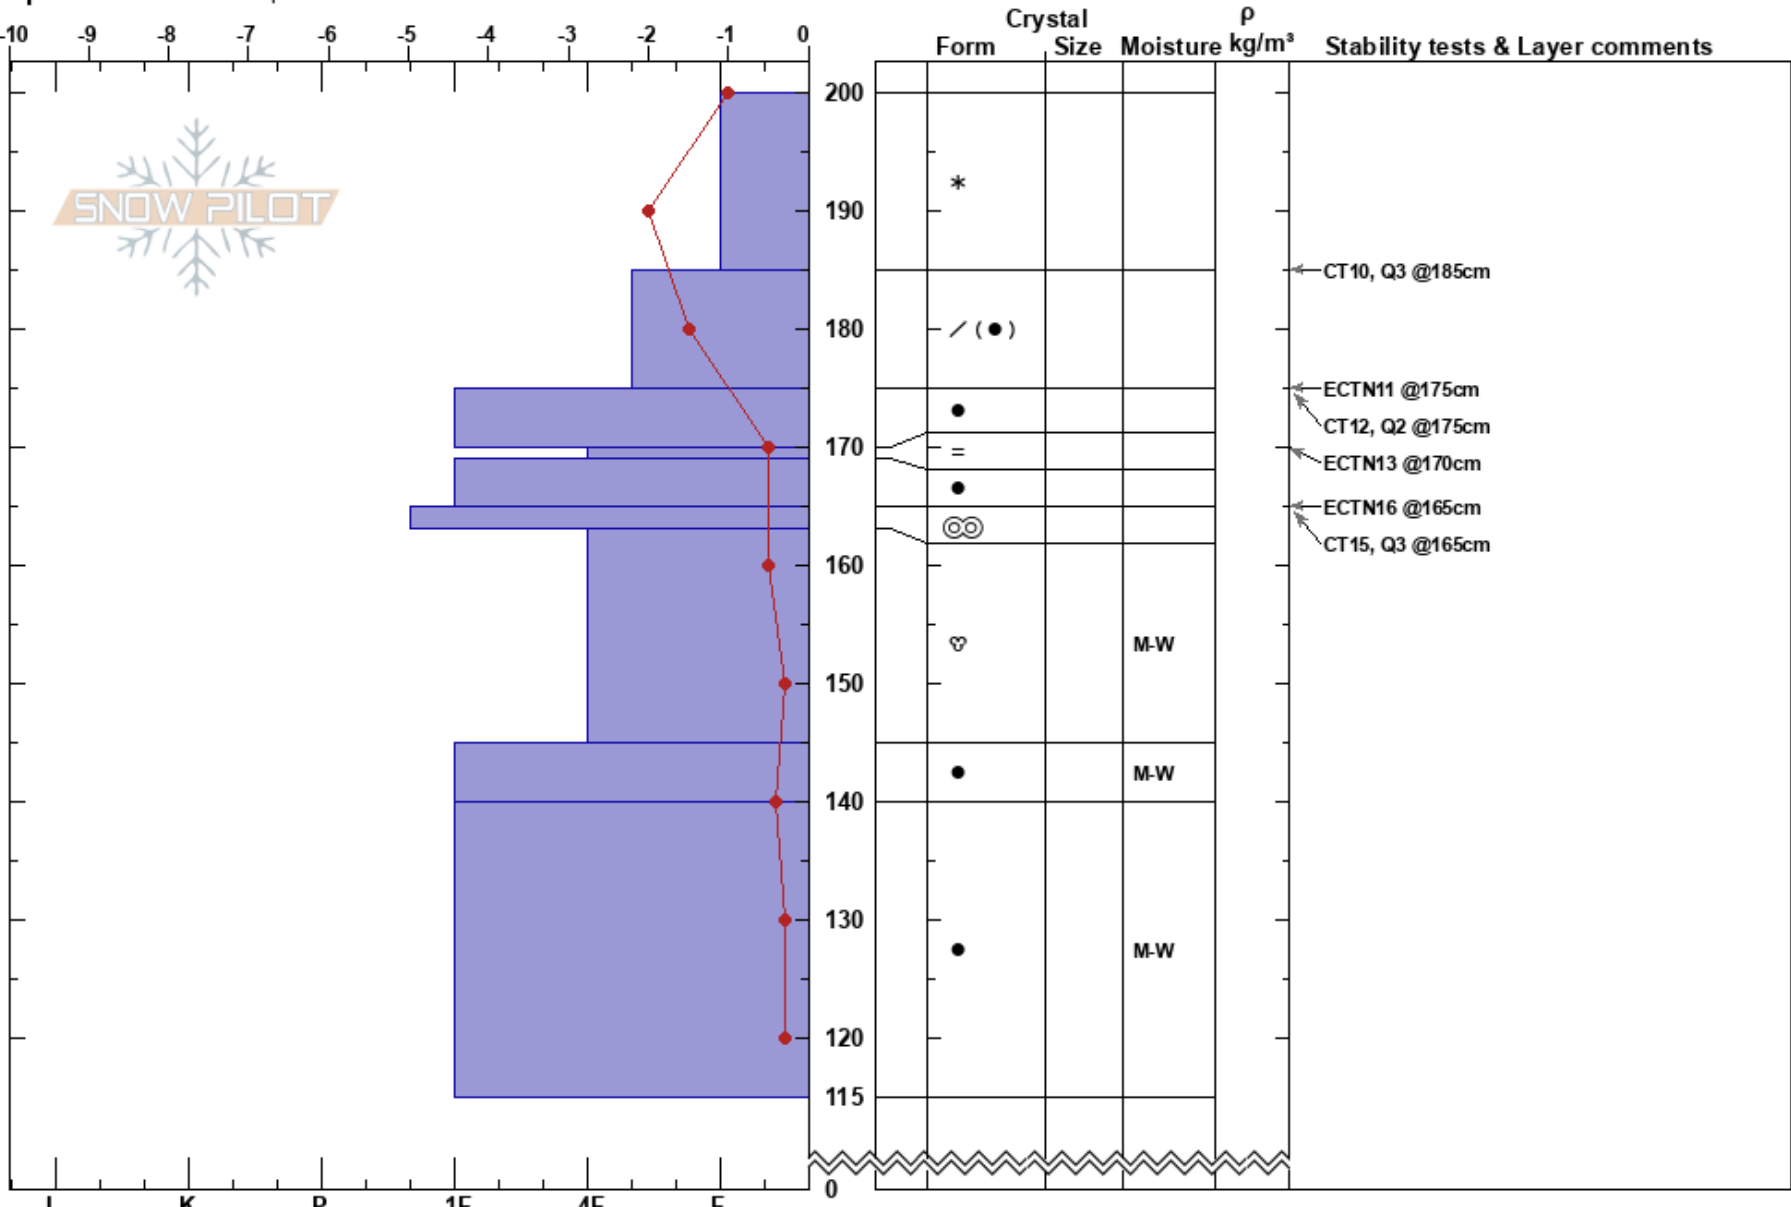

Lolo Pass
 Bitterroot
 MT
Elevation: 5700 ft
Aspect: 90°
Specifics: We skied slope

Timothy Laroche
 02/22/2017 - 10:00am
Co-ord: 46.64088N, -114.57334W
Slope Angle: 30°
Wind Loading: previous

Stability: Good **HS:**200
Air Temperature: -1°C **Layer Notes:** 170-169cm:Problematic layer
Sky Cover: BKN
Precipitation: S-1
Wind: Calm