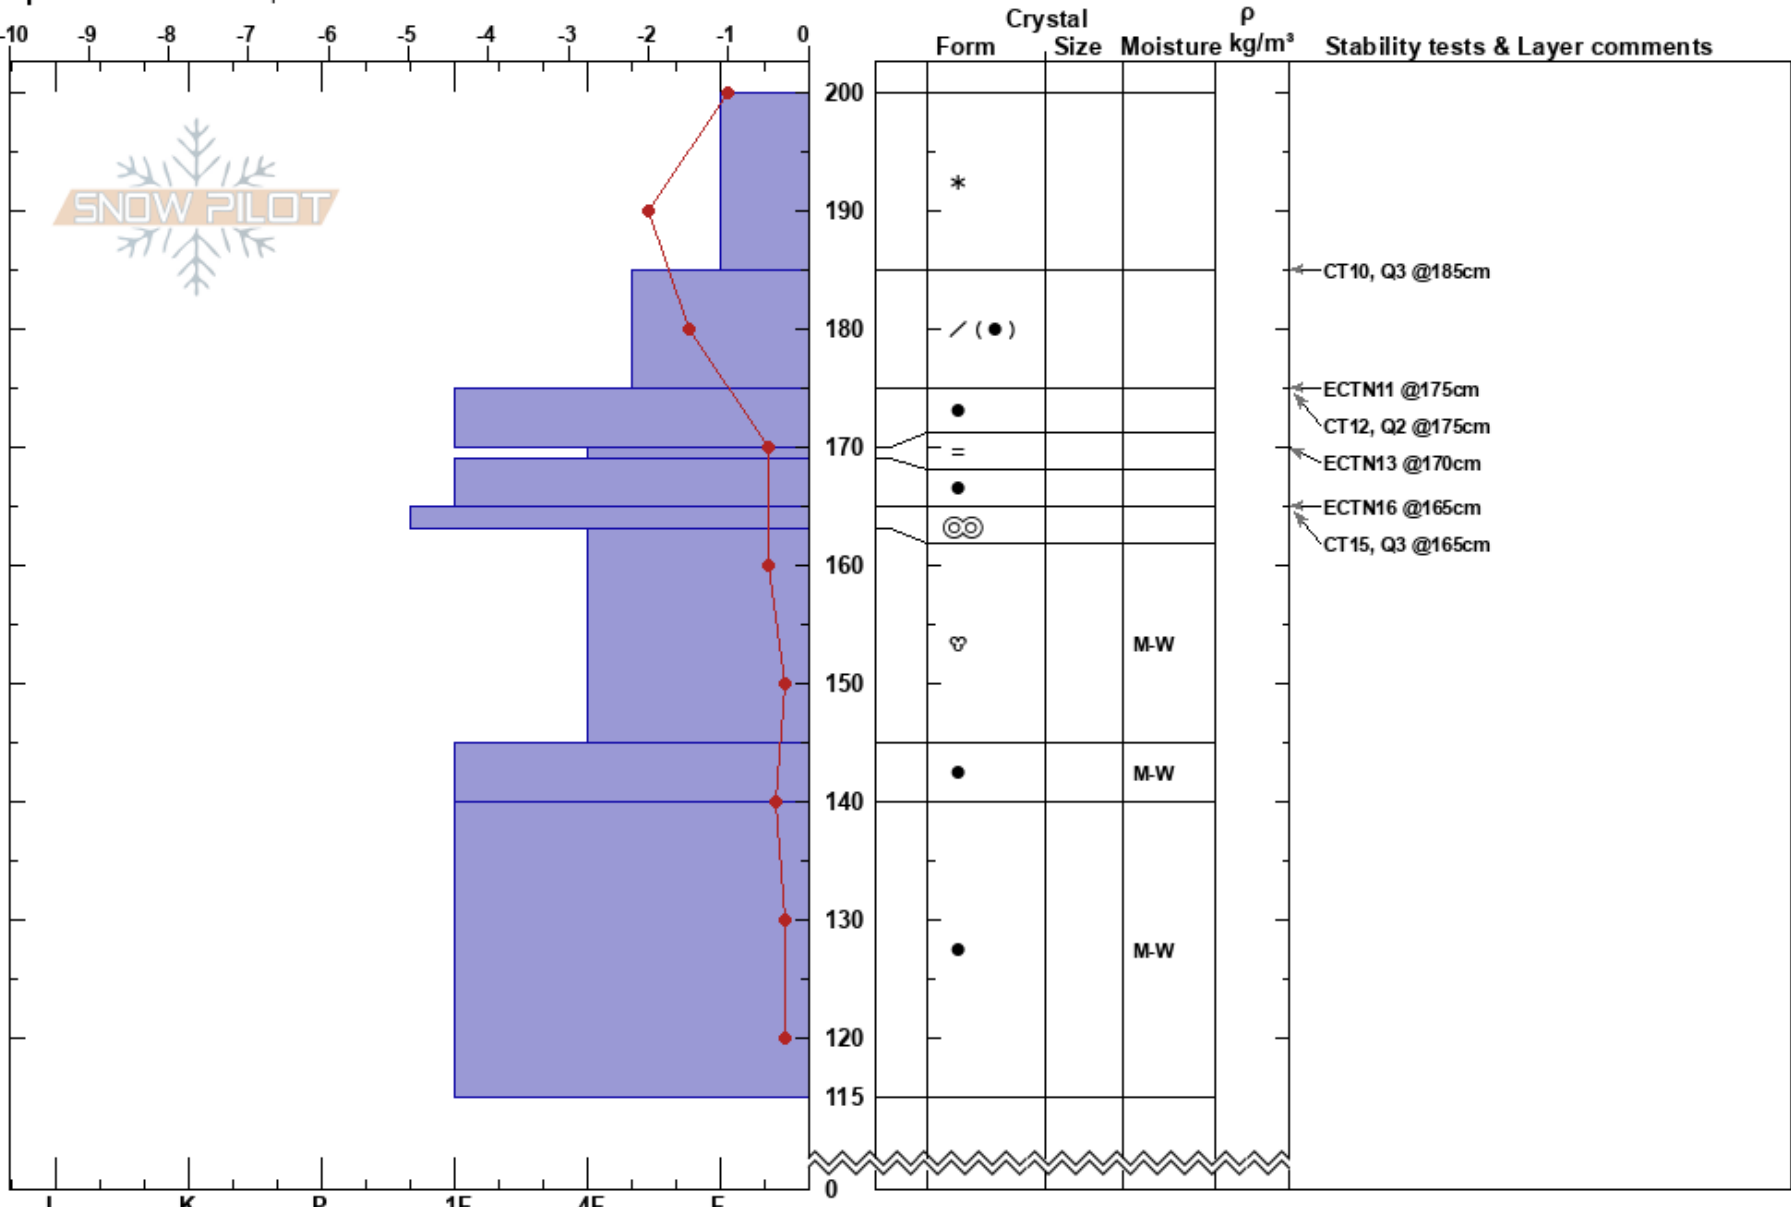

Lolo Pass
 Bitterroot
 MT
 Elevation: 5700 ft
 Aspect: 90°
 Specifics: We skied slope

Timothy Laroche
 02/22/2017 - 10:00am
 Co-ord: 46.64088N, -114.57334W
 Slope Angle: 30°
 Wind Loading: previous

Stability: Good HS:200
 Air Temperature: -1°C
 Sky Cover: BKN
 Precipitation: S-1
 Wind: Calm
 Layer Notes: 170-169cm:Problematic layer