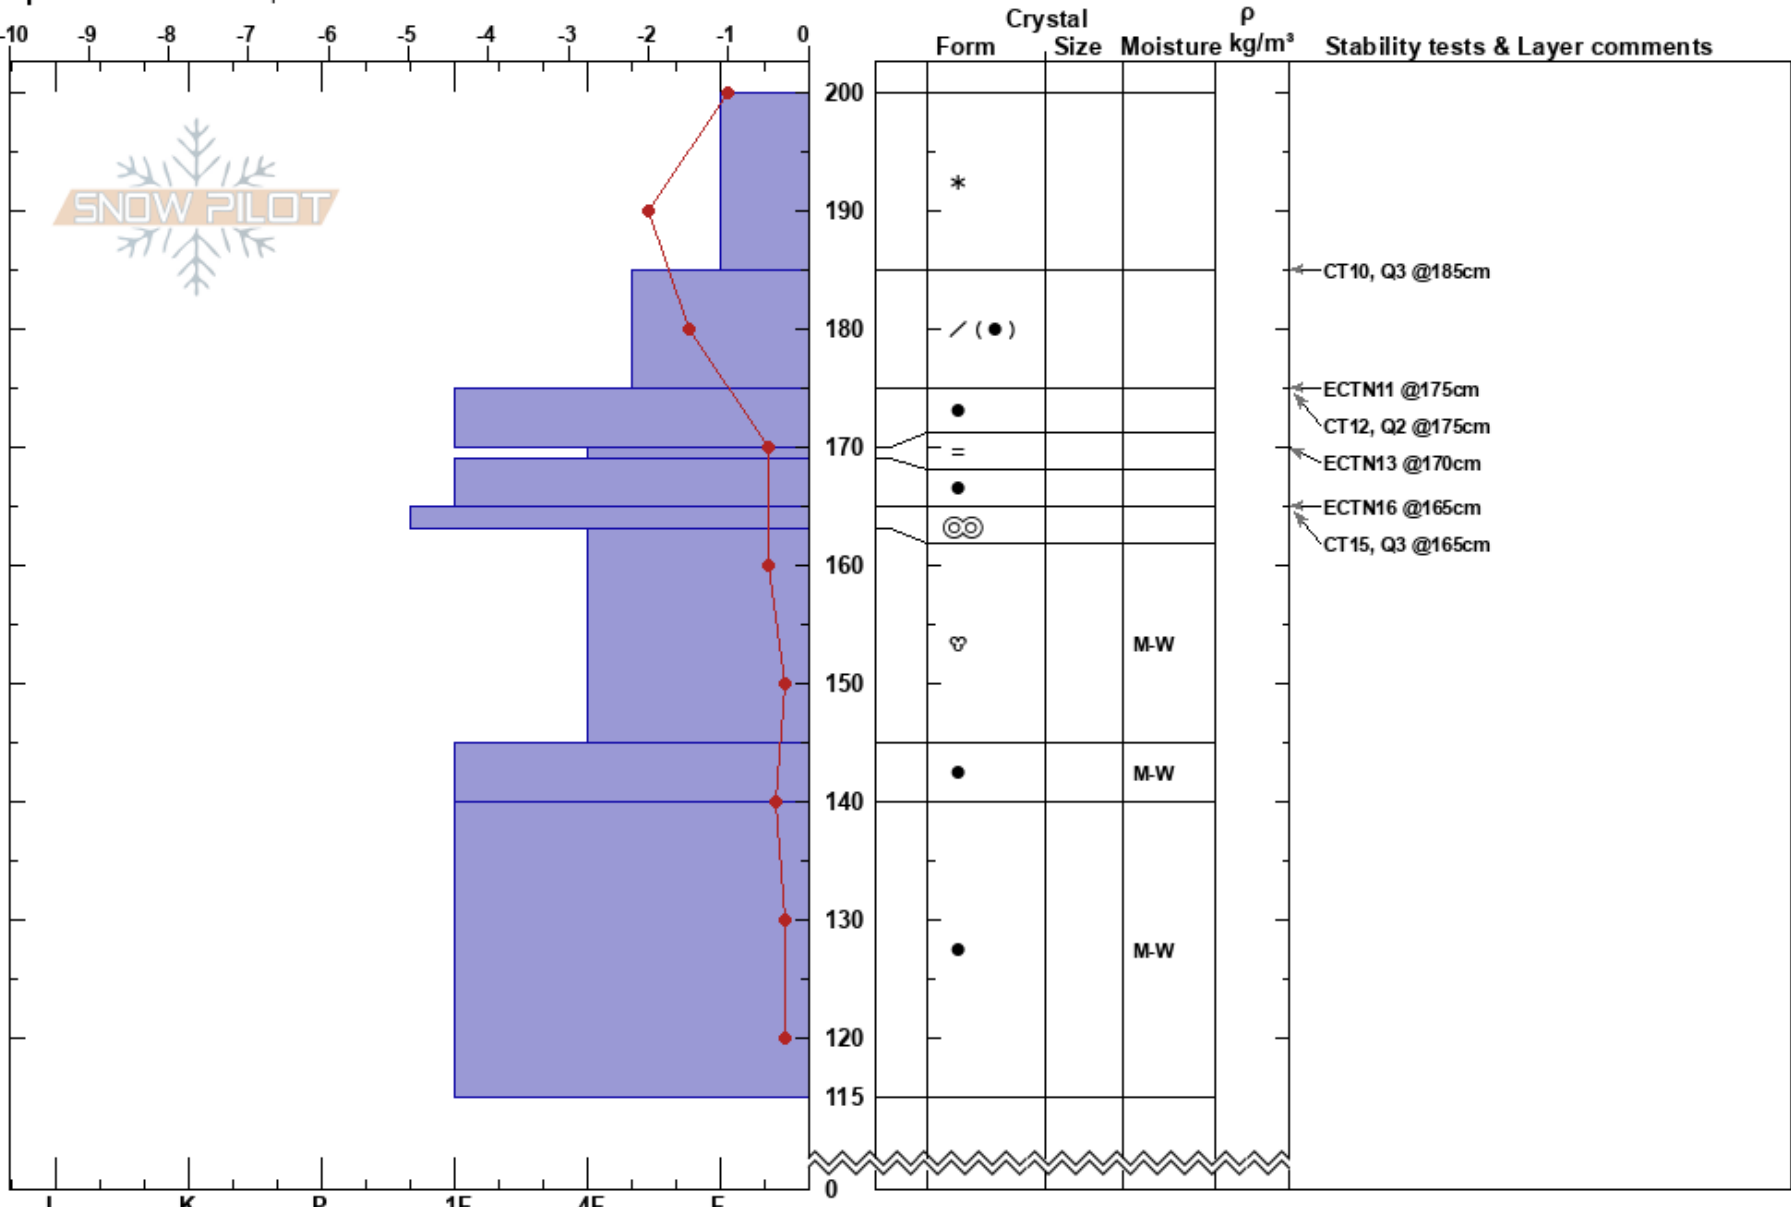

Lolo Pass  
 Bitterroot  
 MT  
**Elevation:** 5700 ft  
**Aspect:** 90°  
**Specifics:** We skied slope

Timothy Laroche  
 02/22/2017 - 10:00am  
**Co-ord:** 46.64088N, -114.57334W  
**Slope Angle:** 30°  
**Wind Loading:** previous

**Stability:** Good **HS:**200 **Layer Notes:**  
**Air Temperature:** -1°C 170-169cm:Problematic layer  
**Sky Cover:** BKN  
**Precipitation:** S-1  
**Wind:** Calm

Notes: