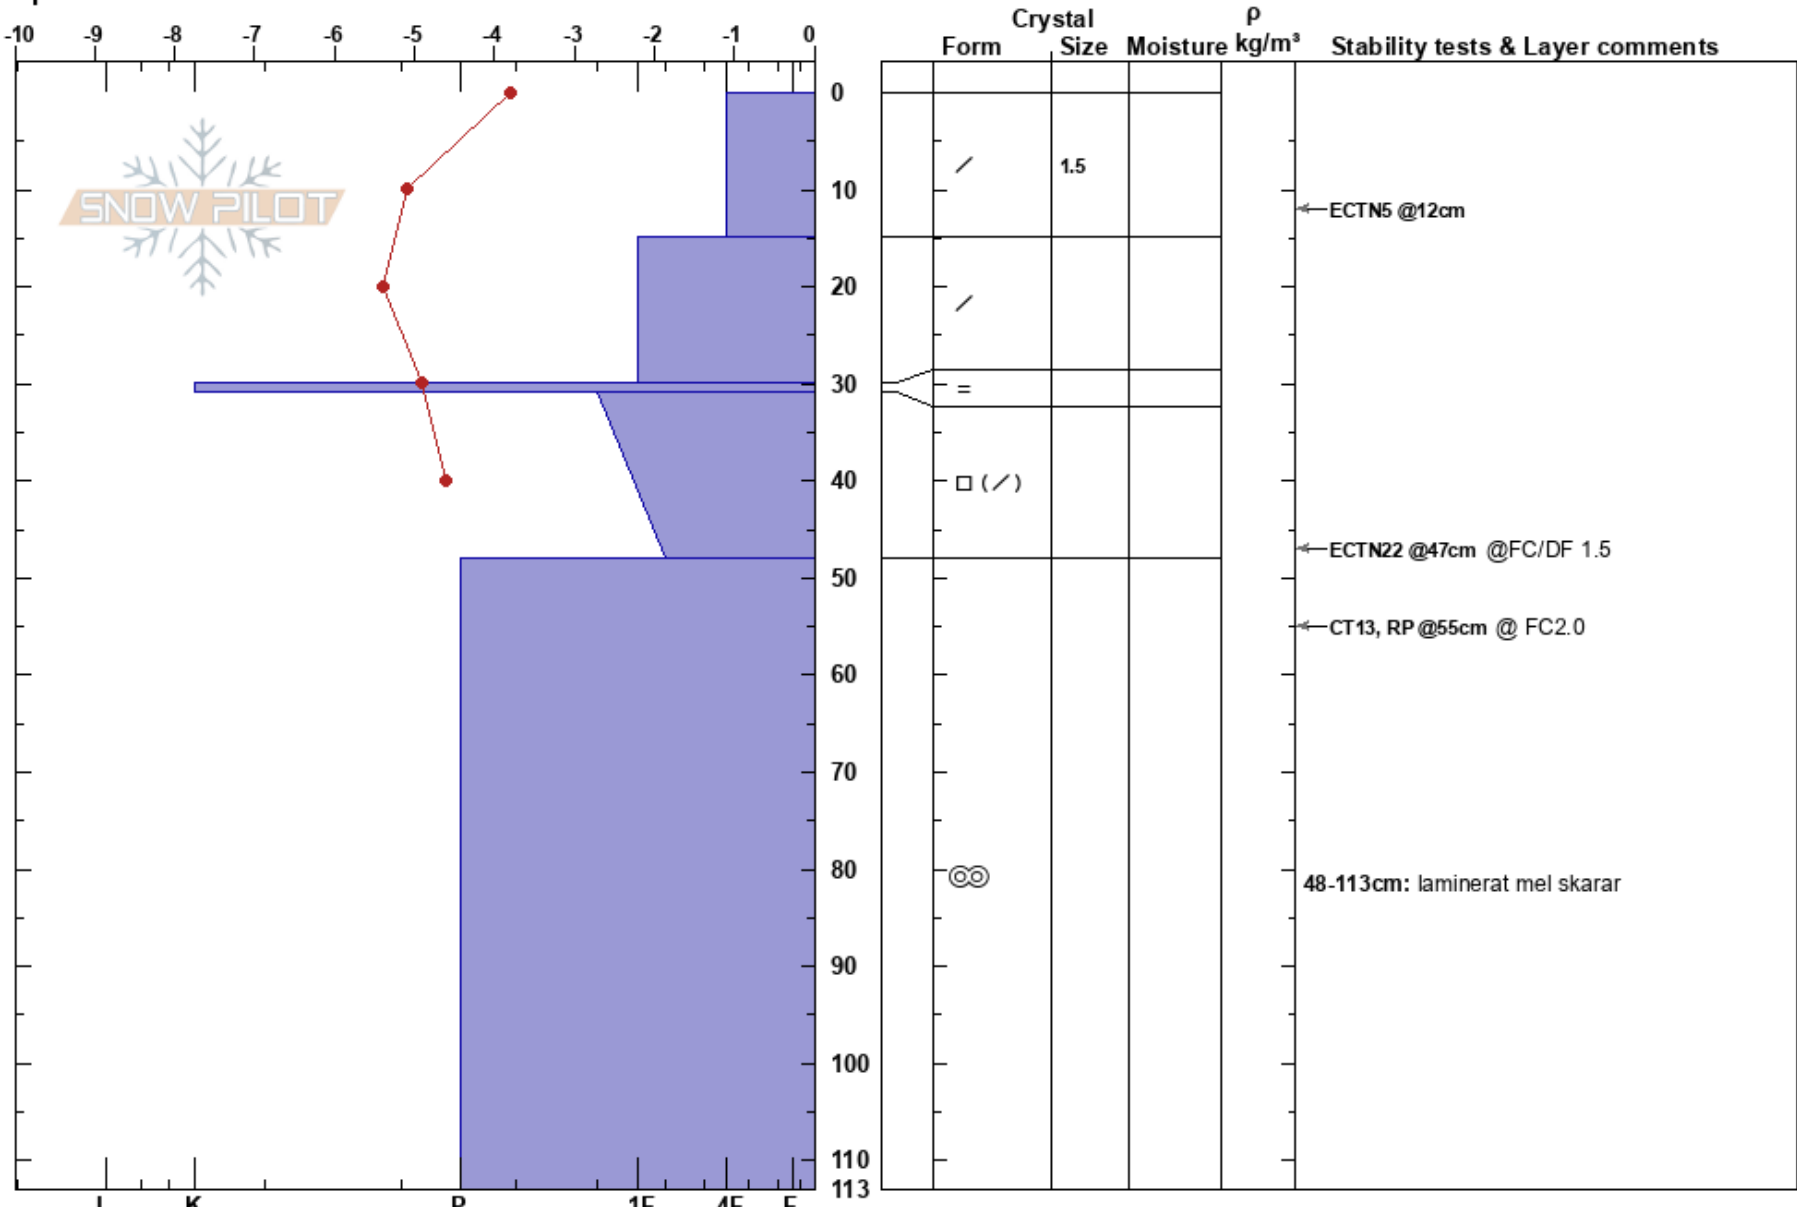

Blåstensvalvet
 Åreskutan
 Sweden
 Elevation: 1354 m
 Aspect: N
 Specifics:

Karin Trolin
 17/01/2020 - 11:30
 Co-ord: 63.43419N, 13.09257E
 Slope Angle: 38°
 Wind Loading: previous

Stability:
 Air Temperature: -2.8°C
 Sky Cover: OVC
 Precipitation: NO
 Wind: S Light Breeze

HS:113
 PF:25
 PS: 10
 Layer Notes:
 31-48cm: Problematic layer
 48-113cm: laminerat mel skarar

Notes: I K P 1F 4F F