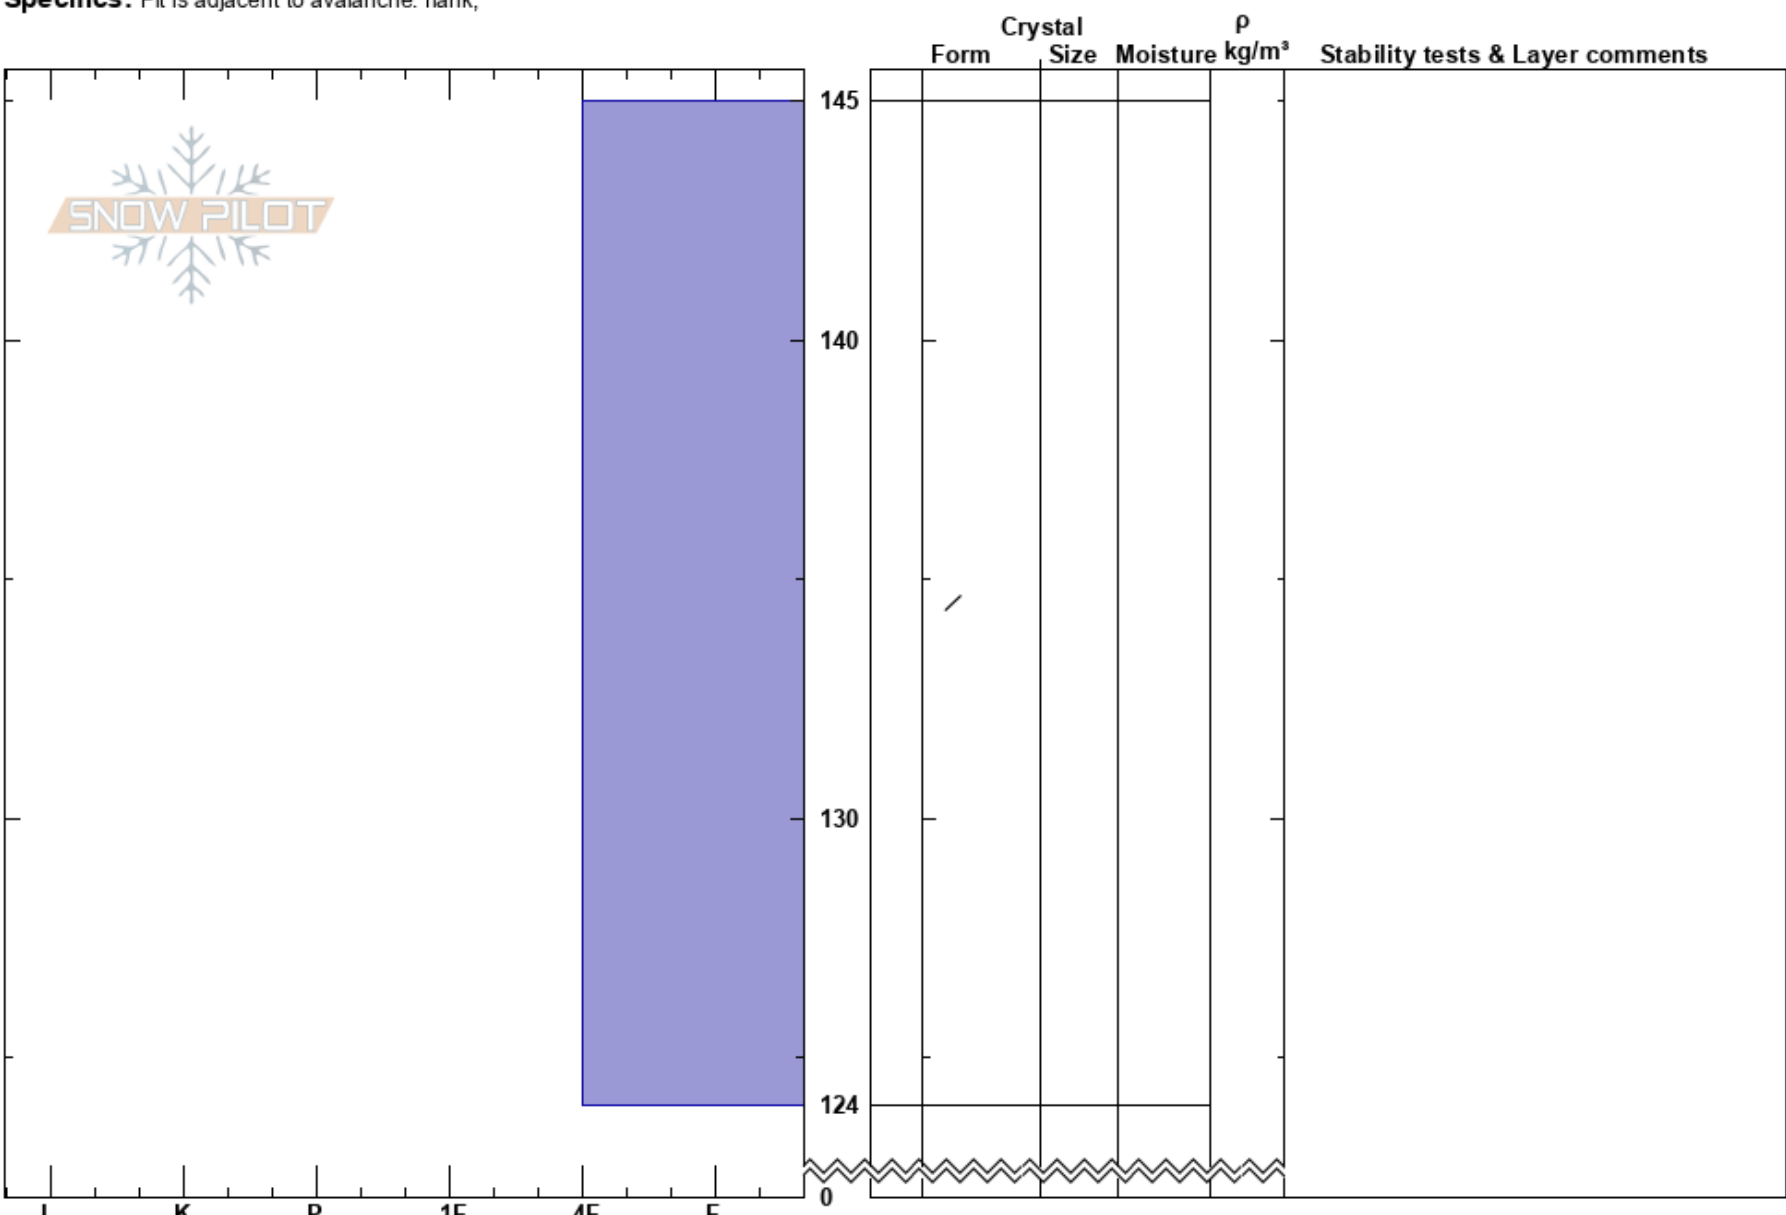

Humpy Peak  
Uinta Range  
UT  
Elevation: 10796 ft  
Aspect: NE  
Specifics: Pit is adjacent to avalanche: flank;

Ted Scroggin  
01/16/2020 - 11:50am  
Co-ord: 40.87085N, -110.99831W  
Slope Angle: 38°  
Wind Loading: yes

Stability: **HS:145**    Layer Notes:  
Air Temperature:  
Sky Cover: FEW  
Precipitation: NO  
Wind: SW Moderate

Notes: