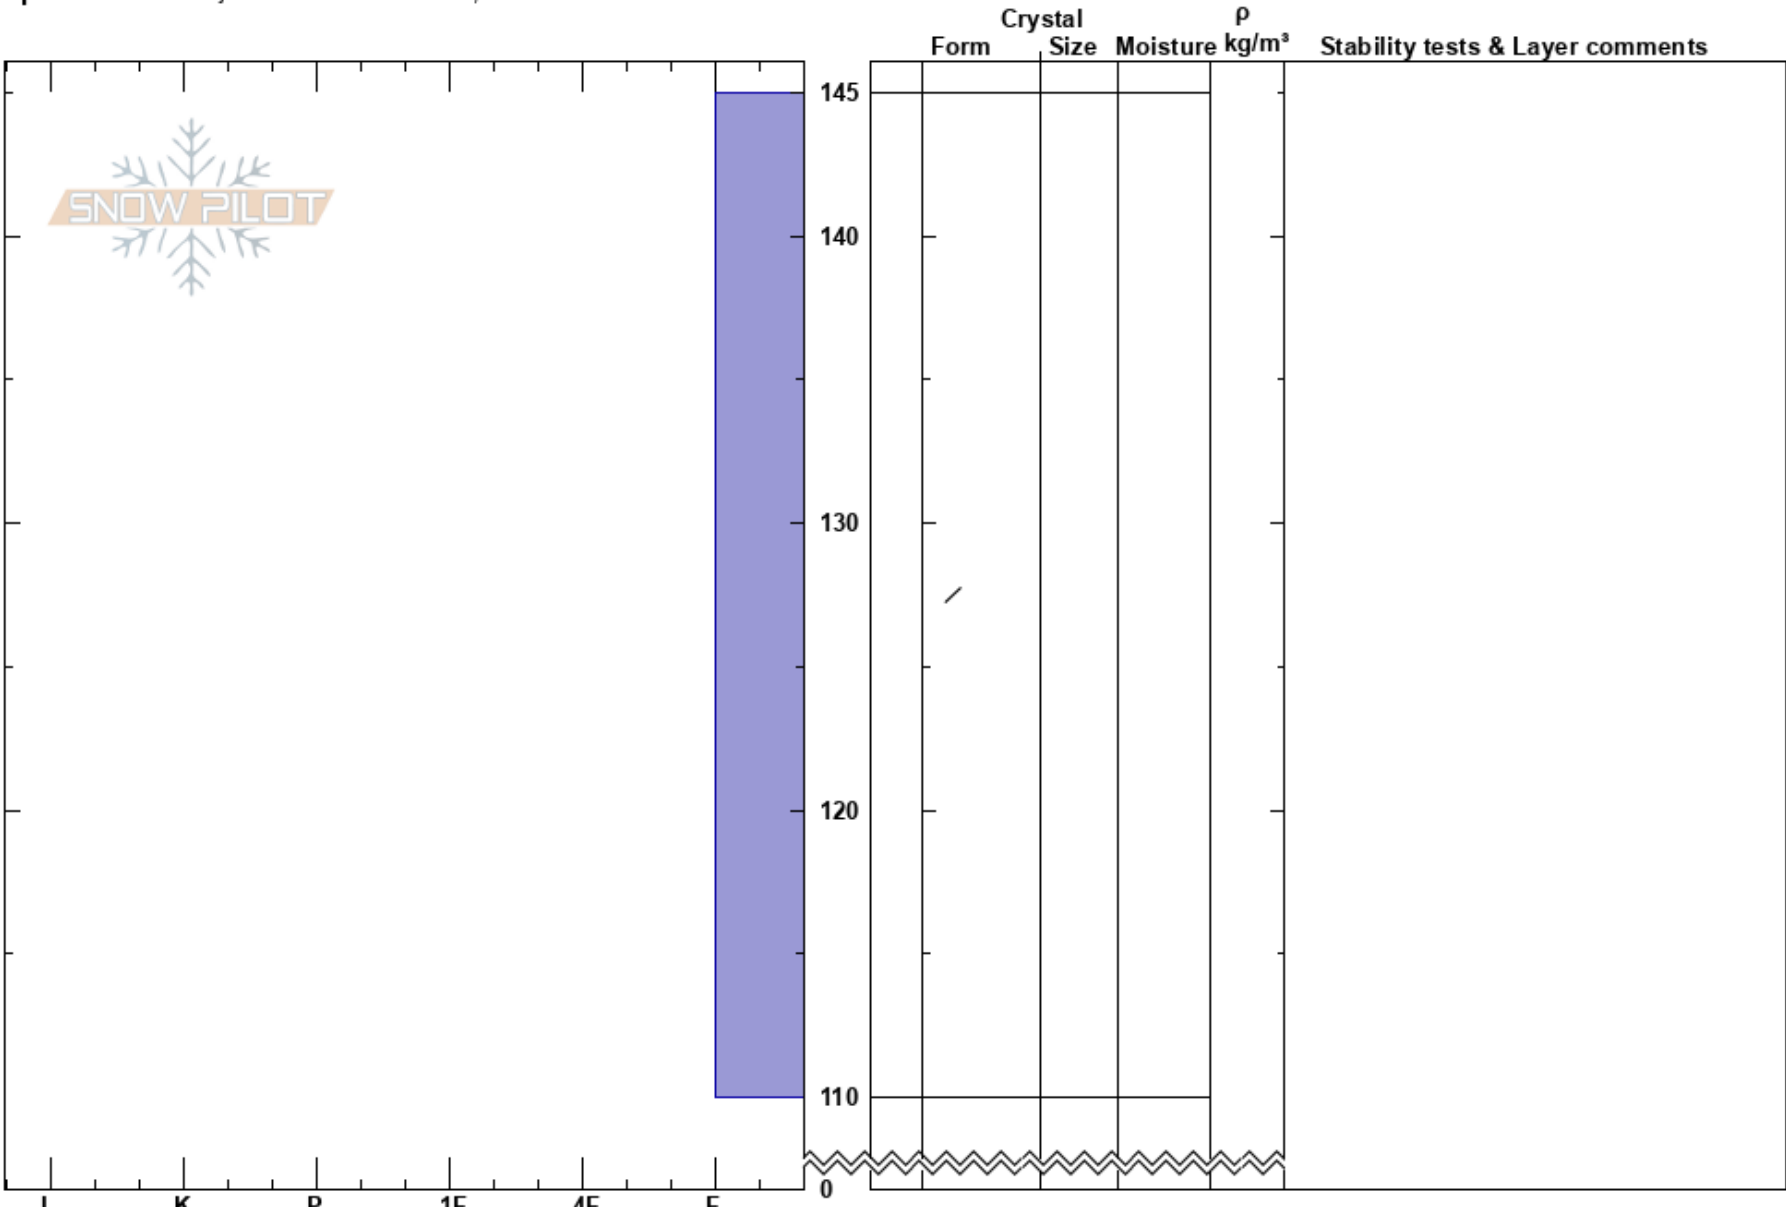

Humpy Peak  
Uinta Range  
UT  
Elevation: 10796 ft  
Aspect: NE  
Specifics: Pit is adjacent to avalanche: flank;

Ted Scroggin  
01/16/2020 - 11:50am  
Co-ord: 40.87085N, -110.99831W  
Slope Angle: 38°  
Wind Loading: yes

Stability:  
Air Temperature:  
Sky Cover: FEW  
Precipitation: NO  
Wind: SW Moderate  
HS:145 Layer Notes:

Notes: