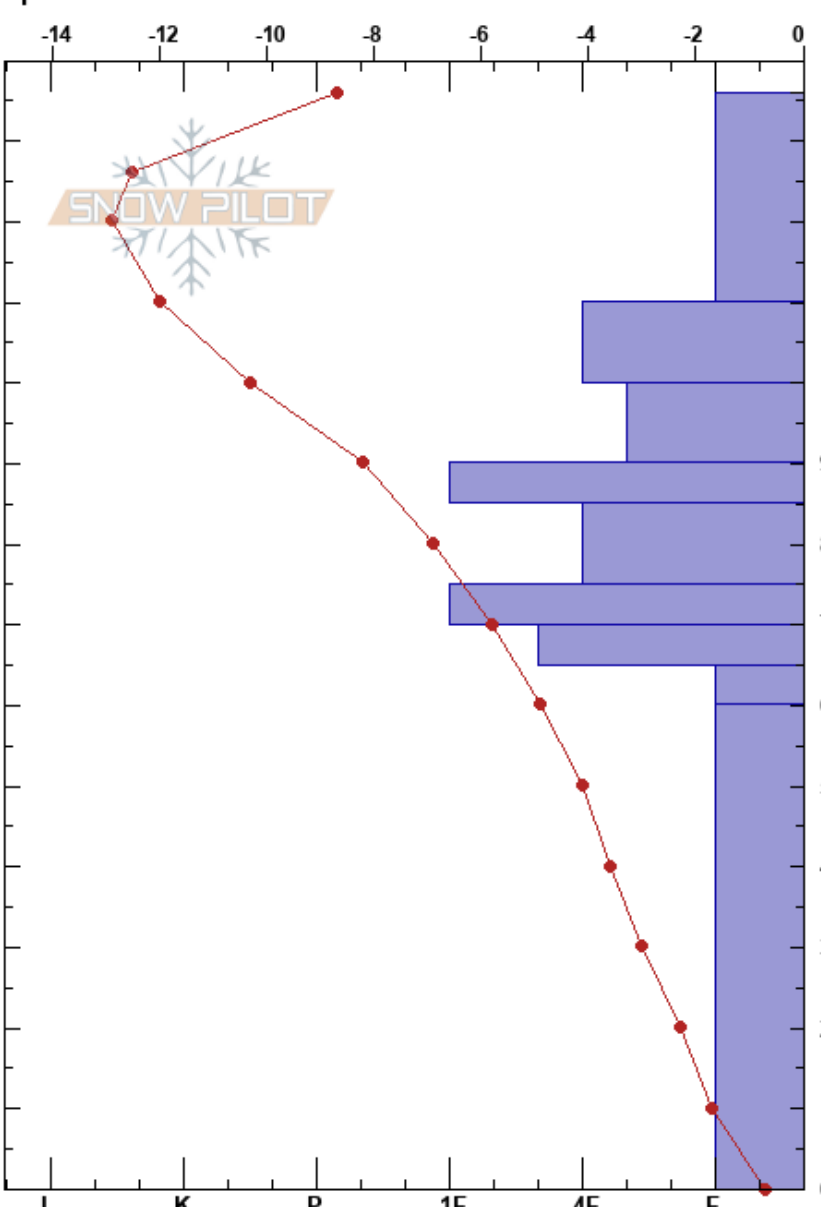

Flat Below Cody Saddle  
 Teton Range  
 WY  
 Elevation: 9739 ft  
 Aspect: W  
 Specifics:

Tyler Babcock  
 01/16/2020 - 10:55am  
 Co-ord: 43.56134N, -110.91793W  
 Slope Angle: 10°  
 Wind Loading:

Stability:  
 Air Temperature: -7.8°C  
 Sky Cover: OVC  
 Precipitation: NO  
 Wind: Calm

HS:136  
 PF:35  
 PS:10  
 100-90cm:Problematic layer

Form	Crystal		$\rho$ kg/m <sup>3</sup>	Stability tests & Layer comments
	Size	Moisture		
/	0.1			
/	0.1			
•	0.1			← CT13, Q2 @100cm
•	0.1			
•	0.5			
•	0.1			
⊖	0.3			
⊖	0.5			
^	2			

Notes:

CT23, Q2 @0cm  
 ECTX