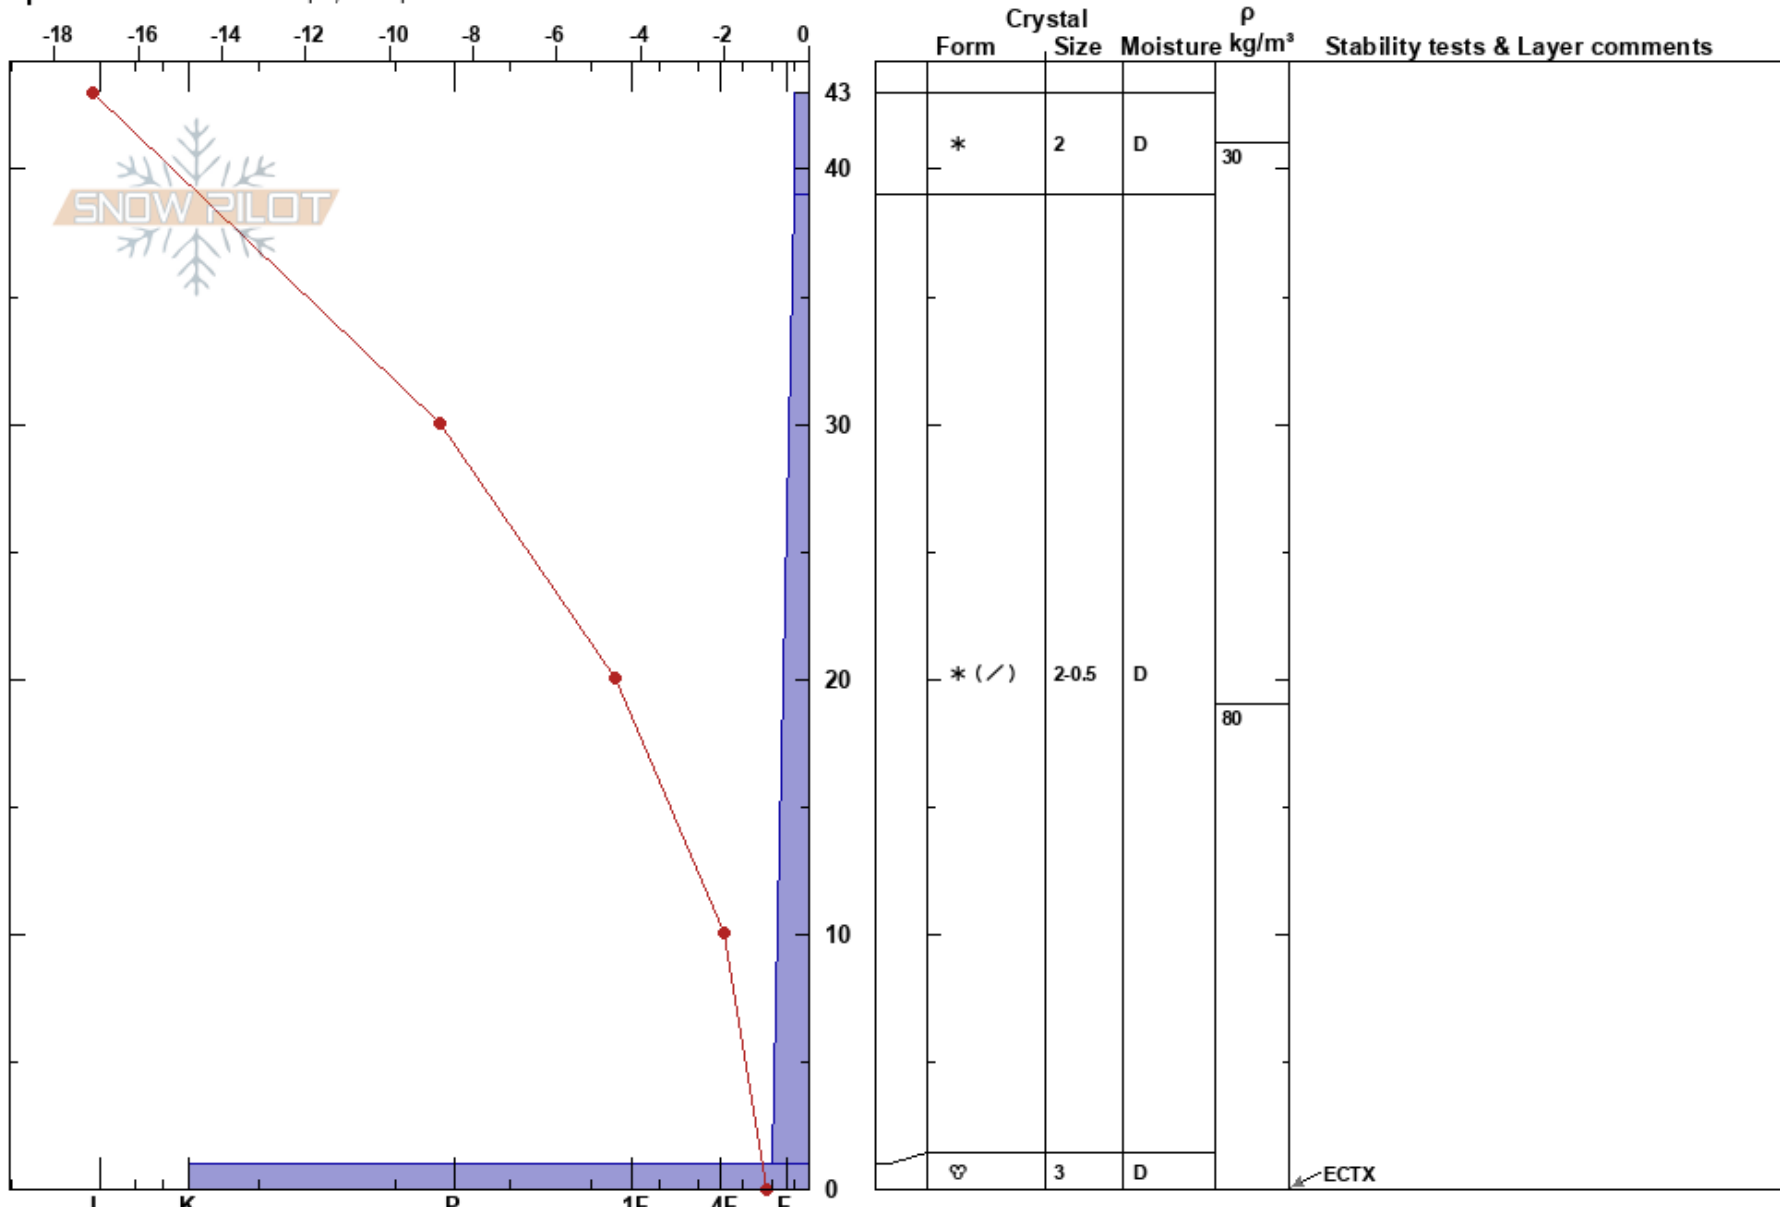

Fagerfjellet low
 Tromsø mainland
 Norway
 Elevation: 44 m
 Aspect: SW

Paul Velsand
 22/02/2017 - 14:15
 Co-ord: 33W 663223E 7722625N
 Slope Angle: 5°
 Wind Loading: no

Stability: Very Good HS:43
 Air Temperature: -10.1°C PF:40
 Sky Cover: FEW
 Precipitation: NO
 Wind: Calm

Layer Notes:

Specifics: Ski tracks on slope; Poor pit location

Notes: Snow height iButton: 36 cm.
 Only new snow on scattered snow patches that survived the warm weather.