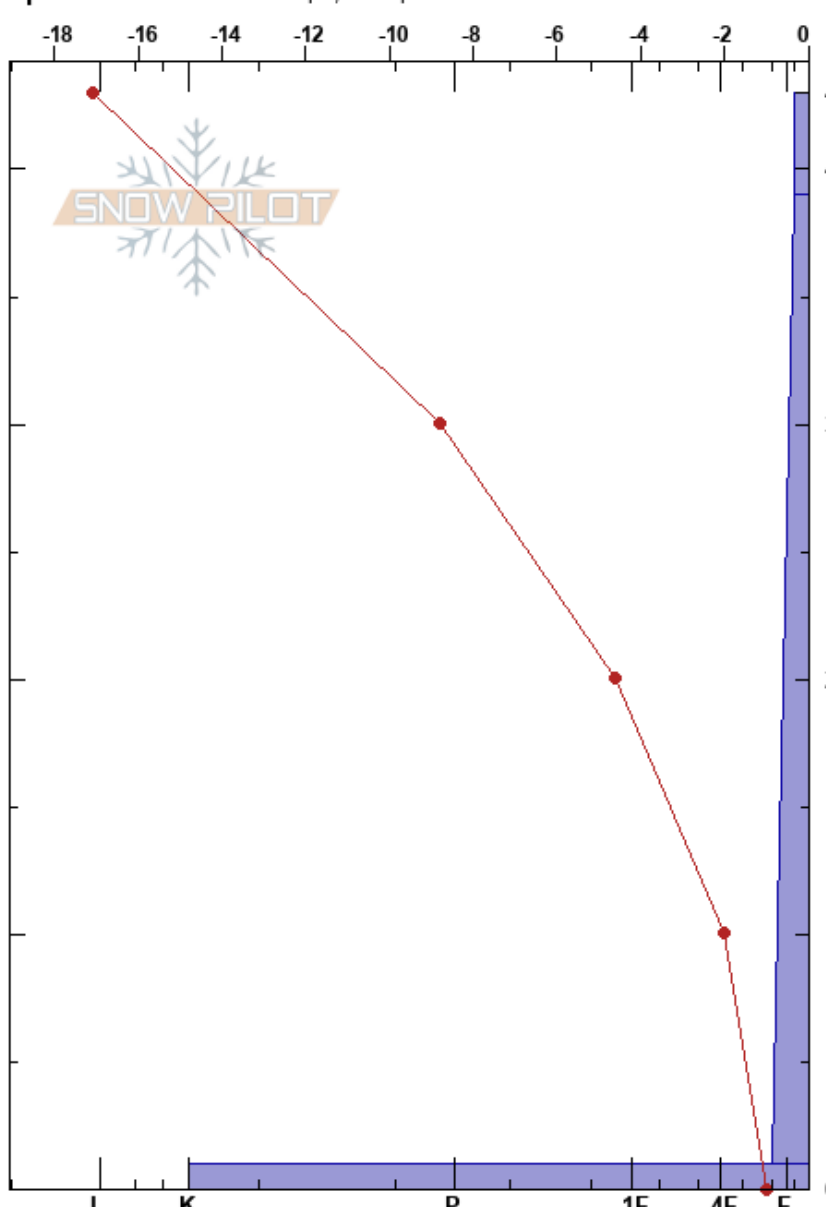

Fagerfjellet low
 Tromsø mainland
 Norway
 Elevation: 44 m
 Aspect: SW
 Specifics: Ski tracks on slope; Poor pit location

Paul Velsand
 22/02/2017 - 14:15
 Co-ord: 33W 663223E 7722625N
 Slope Angle: 5°
 Wind Loading: no

Stability: Very Good HS:43
 Air Temperature: -10.1°C PF:40
 Sky Cover: FEW
 Precipitation: NO
 Wind: Calm

Layer Notes:

Form	Crystal		Moisture	ρ kg/m ³	Stability tests & Layer comments
	Size				
*	2		D	30	
* (/)	2-0.5		D	80	
♡	3		D		ECTX

Notes: Snow height: 36 cm.
 Only new snow on scattered snow patches that survived the warm weather.