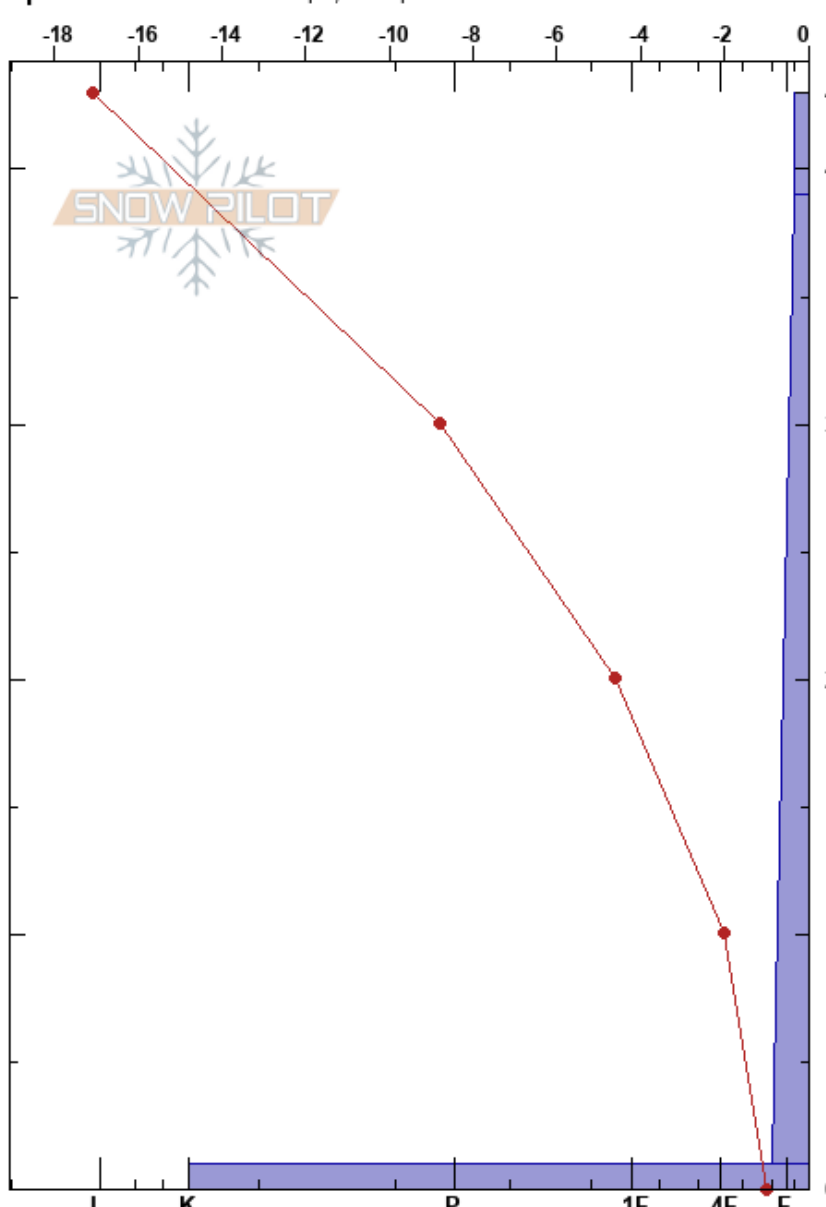

Fagerfjellet low  
 Tromsø mainland  
 Norway  
 Elevation: 44 m  
 Aspect: SW  
 Specifics: Ski tracks on slope; Poor pit location

Paul Velsand  
 22/02/2017 - 14:15  
 Co-ord: 33W 663223E 7722625N  
 Slope Angle: 5°  
 Wind Loading: no

Stability: Very Good HS:43  
 Air Temperature: -10.1°C PF:40  
 Sky Cover: FEW  
 Precipitation: NO  
 Wind: Calm

Layer Notes:

Form	Crystal Size	Moisture	$\rho$ kg/m <sup>3</sup>	Stability tests & Layer comments
*	2	D	30	
* ( / )	2-0.5	D	80	
♡	3	D		ECTX

Notes: Snow height: 36 cm.  
 Only new snow on scattered snow patches that survived the warm weather.