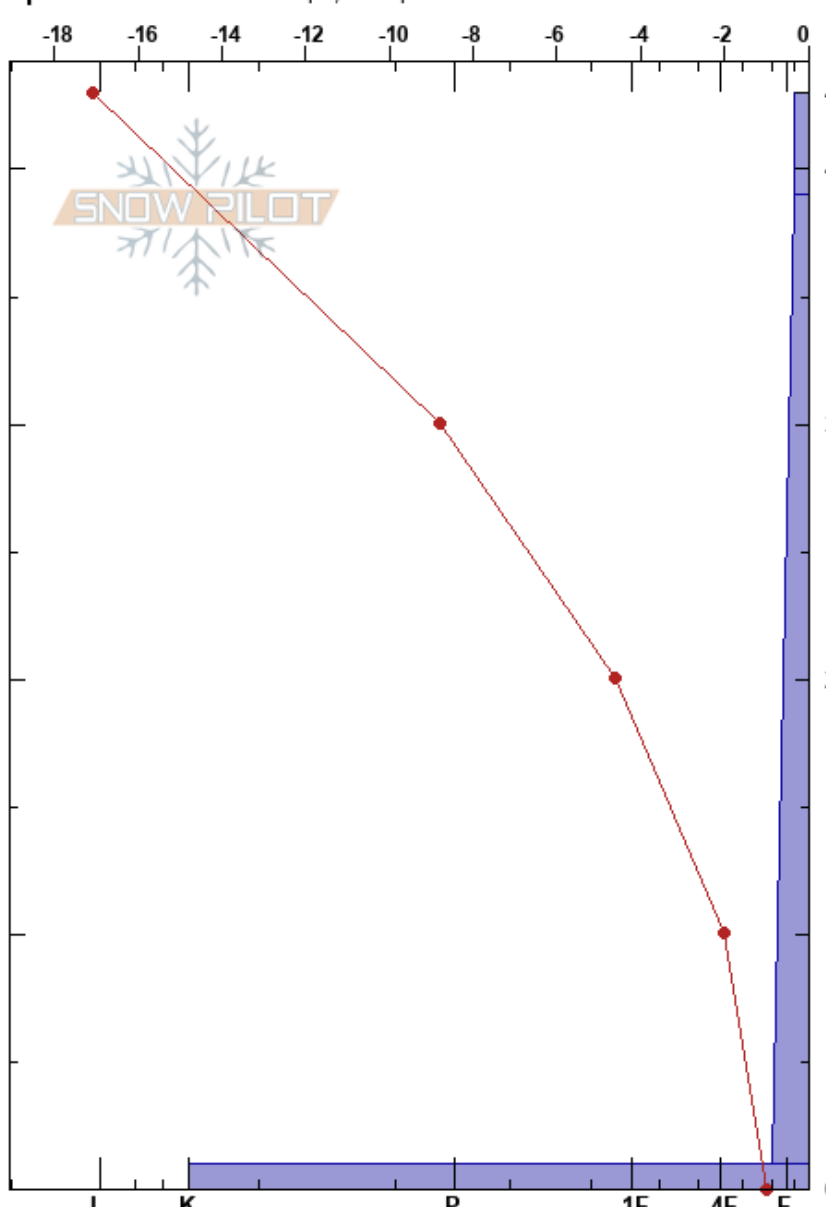

Fagerfjellet low
 Tromsø mainland
 Norway
 Elevation: 44 m
 Aspect: SW
 Specifics: Ski tracks on slope; Poor pit location

Paul Velsand
 22/02/2017 - 14:15
 Co-ord: 33W 663223E 7722625N
 Slope Angle: 5°
 Wind Loading: no

Stability: Very Good HS:43
 Air Temperature: -10.1°C PF:40
 Sky Cover: FEW
 Precipitation: NO
 Wind: Calm

Layer Notes:

Form	Crystal Size	Moisture	ρ kg/m ³	Stability tests & Layer comments
*	2	D	30	
* (/)	2-0.5	D	80	
♡	3	D		ECTX

Notes: Snow height iButton: 36 cm.
 Only new snow on scattered snow patches that survived the warm weather.