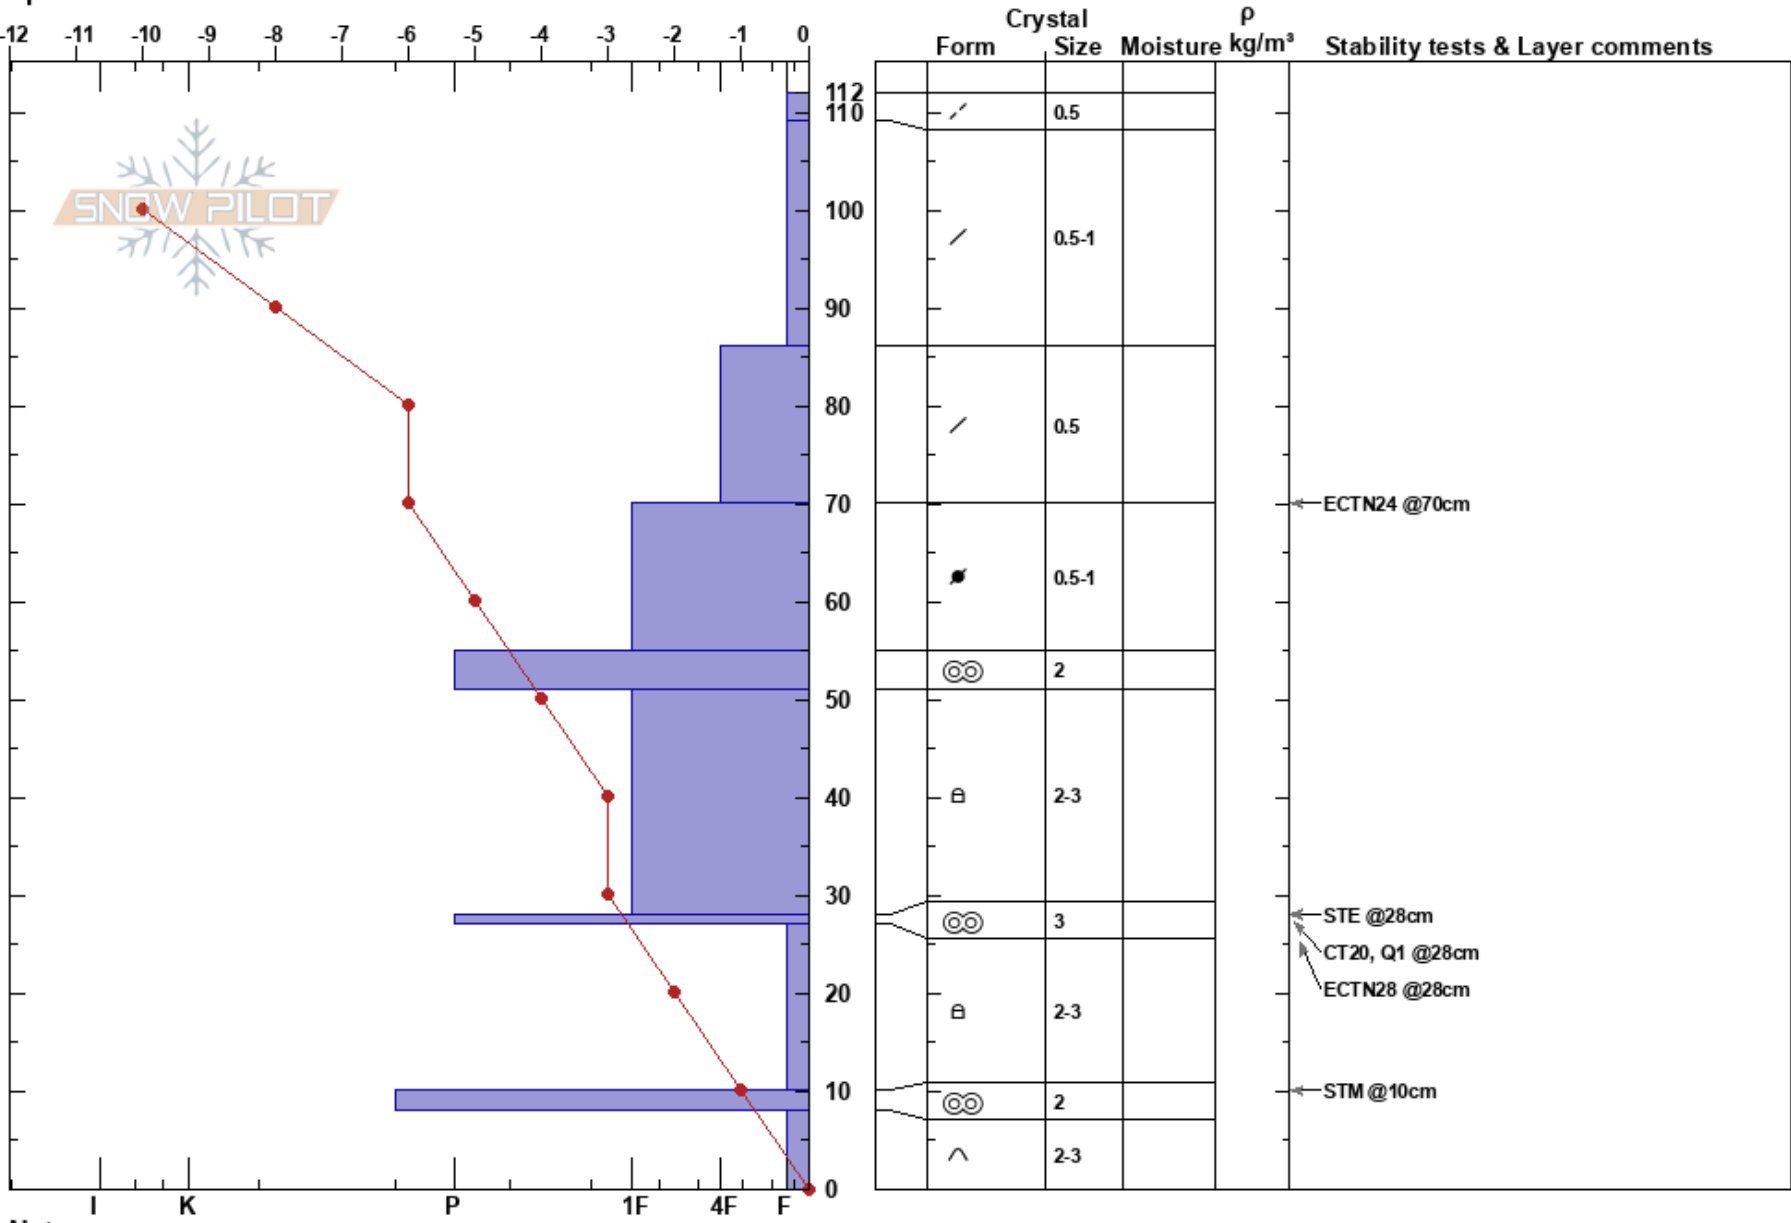

YC S Study Plot  
 Madison Range-N  
 MT  
 Elevation: 8780 ft  
 Aspect: 163°  
 Specifics:

Griffin Dittmar  
 01/16/2020 - 11:25am  
 Co-ord: 45.23243N, -111.45556W  
 Slope Angle: 32°  
 Wind Loading: previous

Stability: **Air Temperature:** -5°C  
**Sky Cover:** OVC  
**Precipitation:** NO  
**Wind:** SW Calm  
**HS:** 112  
**PF:** 103  
**PS:** 34

Layer Notes:

Notes: Pit dug outside ski area boundary by: Griffin Dittmar and Zach Scheunmann