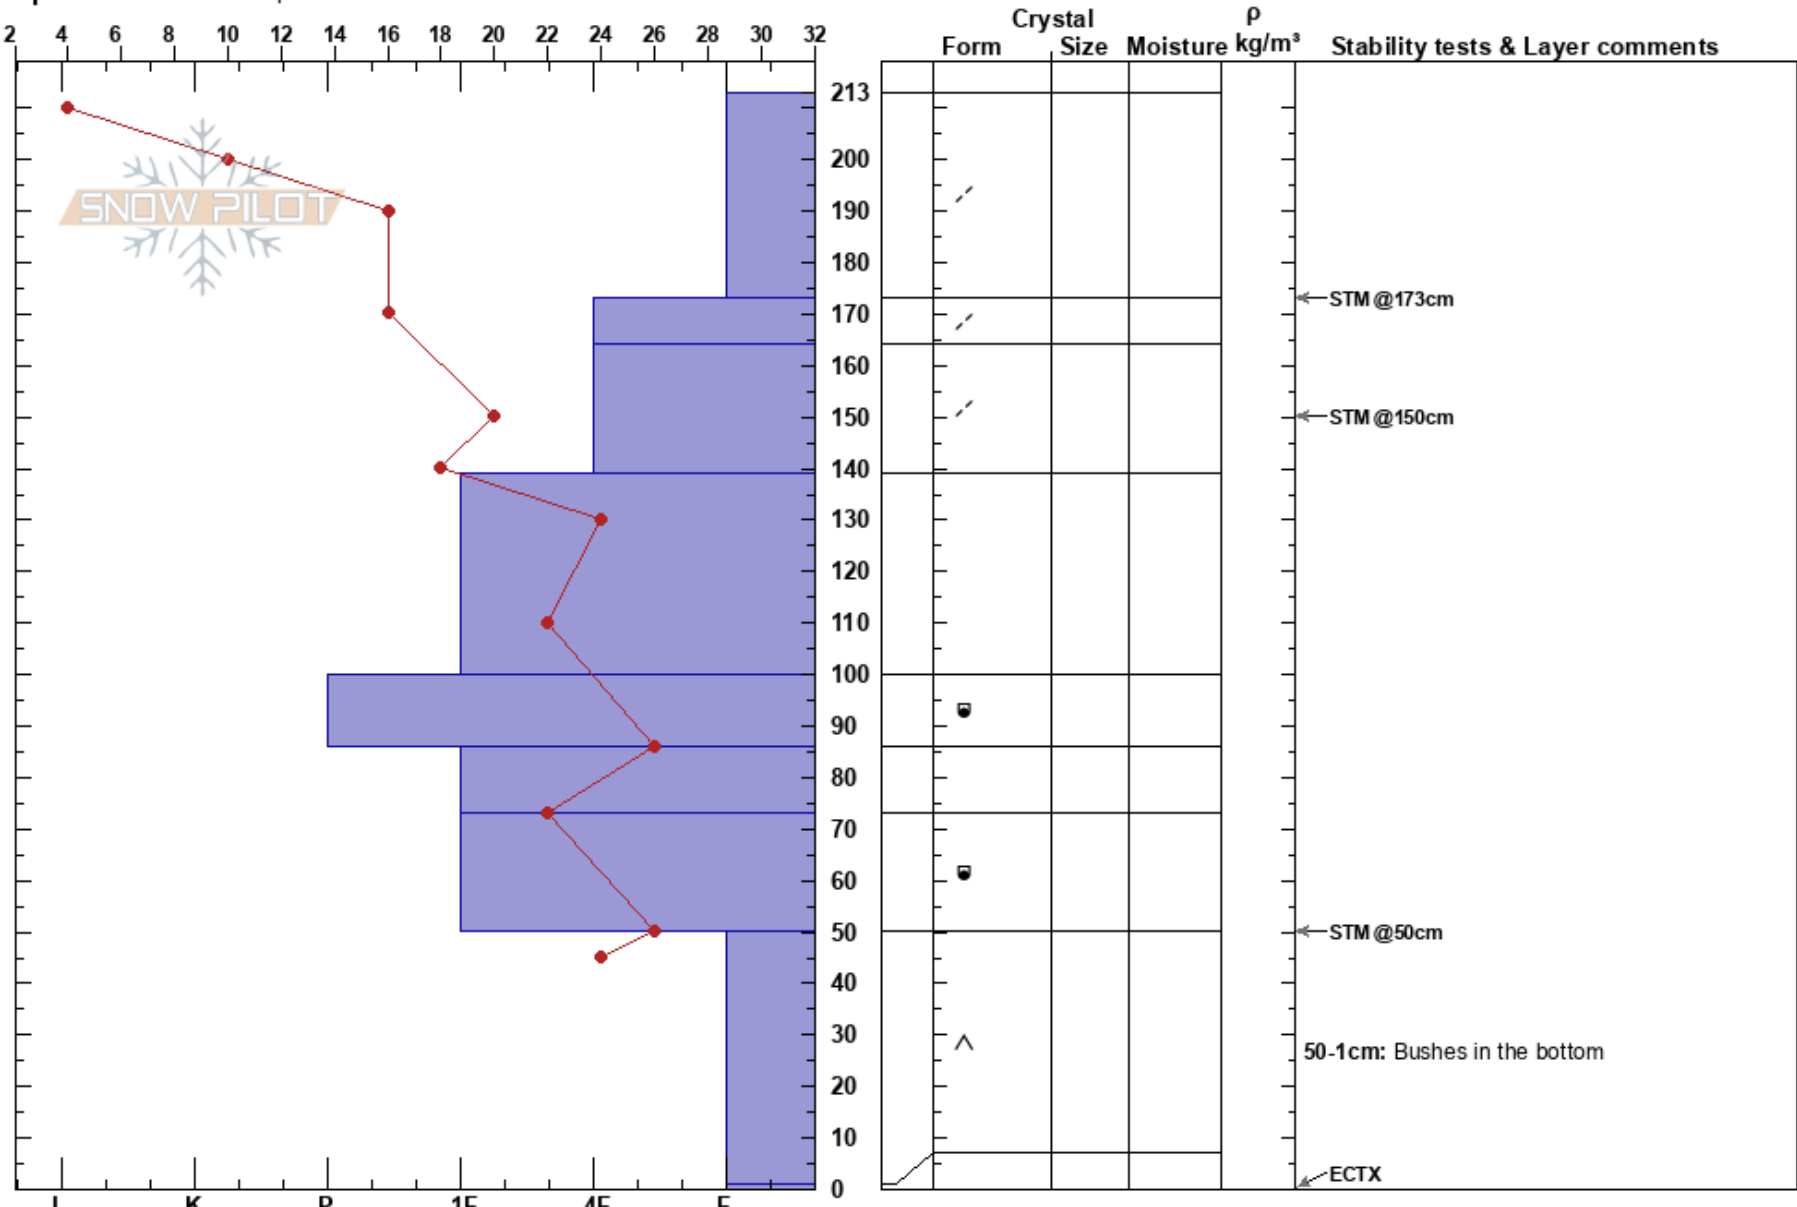

MT Mount Fuji
 Bitterroot
 MT
 Elevation: 5925 ft
 Aspect: N
 Specifics: We skied slope

Jeffrey Johnson
 01/15/2020 - 11:30am
 Co-ord: 46.62131N, -114.55756W
 Slope Angle: 34°
 Wind Loading: previous

Stability: Good
 Air Temperature: 5°F
 Sky Cover: CLR
 Precipitation: NO
 Wind: SW Calm
 HS:213
 PF:60
 PS:30
 50-1cm: Bushes in the bottom

Notes: Snow transported by wind above this area. Wind 0-2, variable in the morning. By 1pm gusts to approx. 8mph on ridge tops. No snow transport.