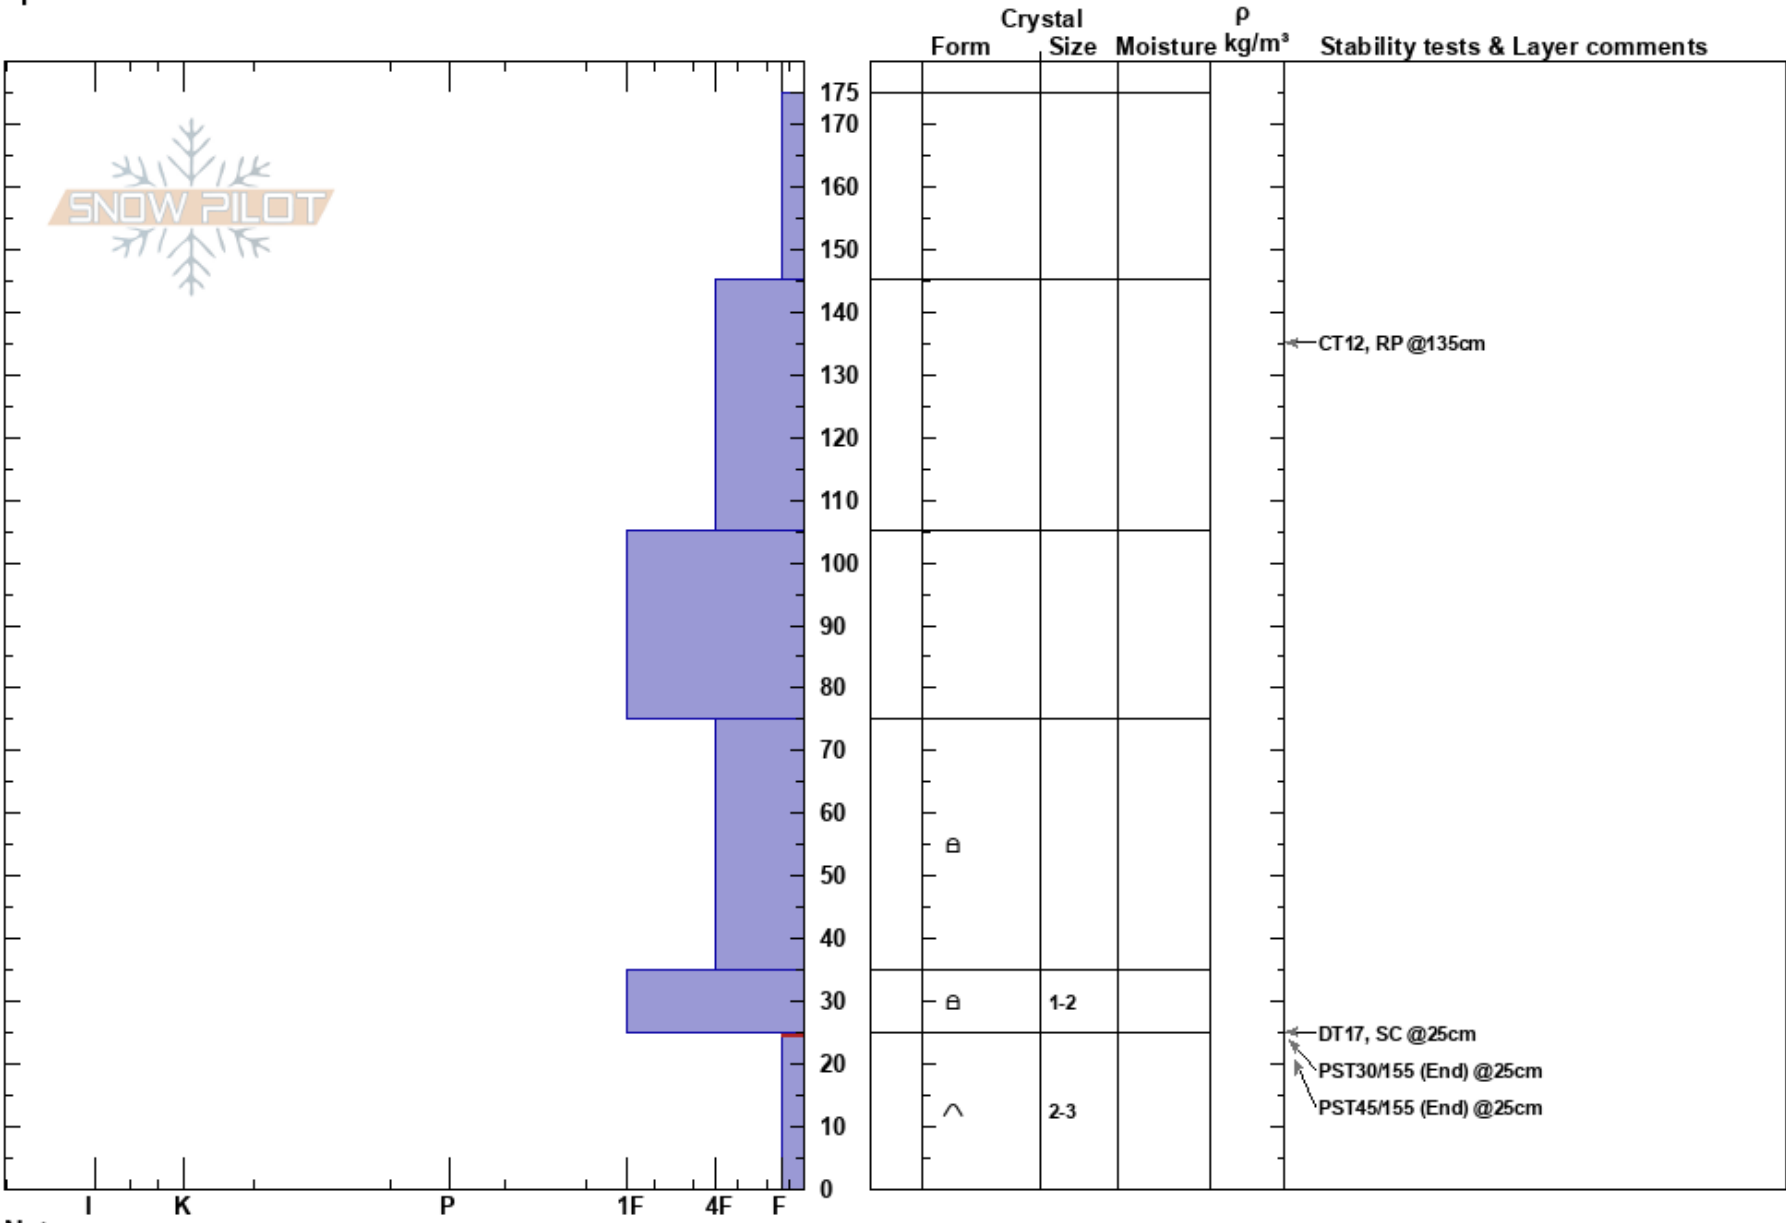

Tomahawk Ramp Garnet
 Teton Range
 WY
 Elevation: 9030 ft
 Aspect: NE
 Specifics:

Nancy Bockino
 01/15/2020 - 12:00pm
 Co-ord: 12T 517892E 4840874N
 Slope Angle: 25°
 Wind Loading: no

Stability:
 Air Temperature:
 Sky Cover: FEW
 Precipitation: NO
 Wind: SW Light Breeze

HS:175
 Layer Notes:
 25-0cm: Problematic layer

Notes: