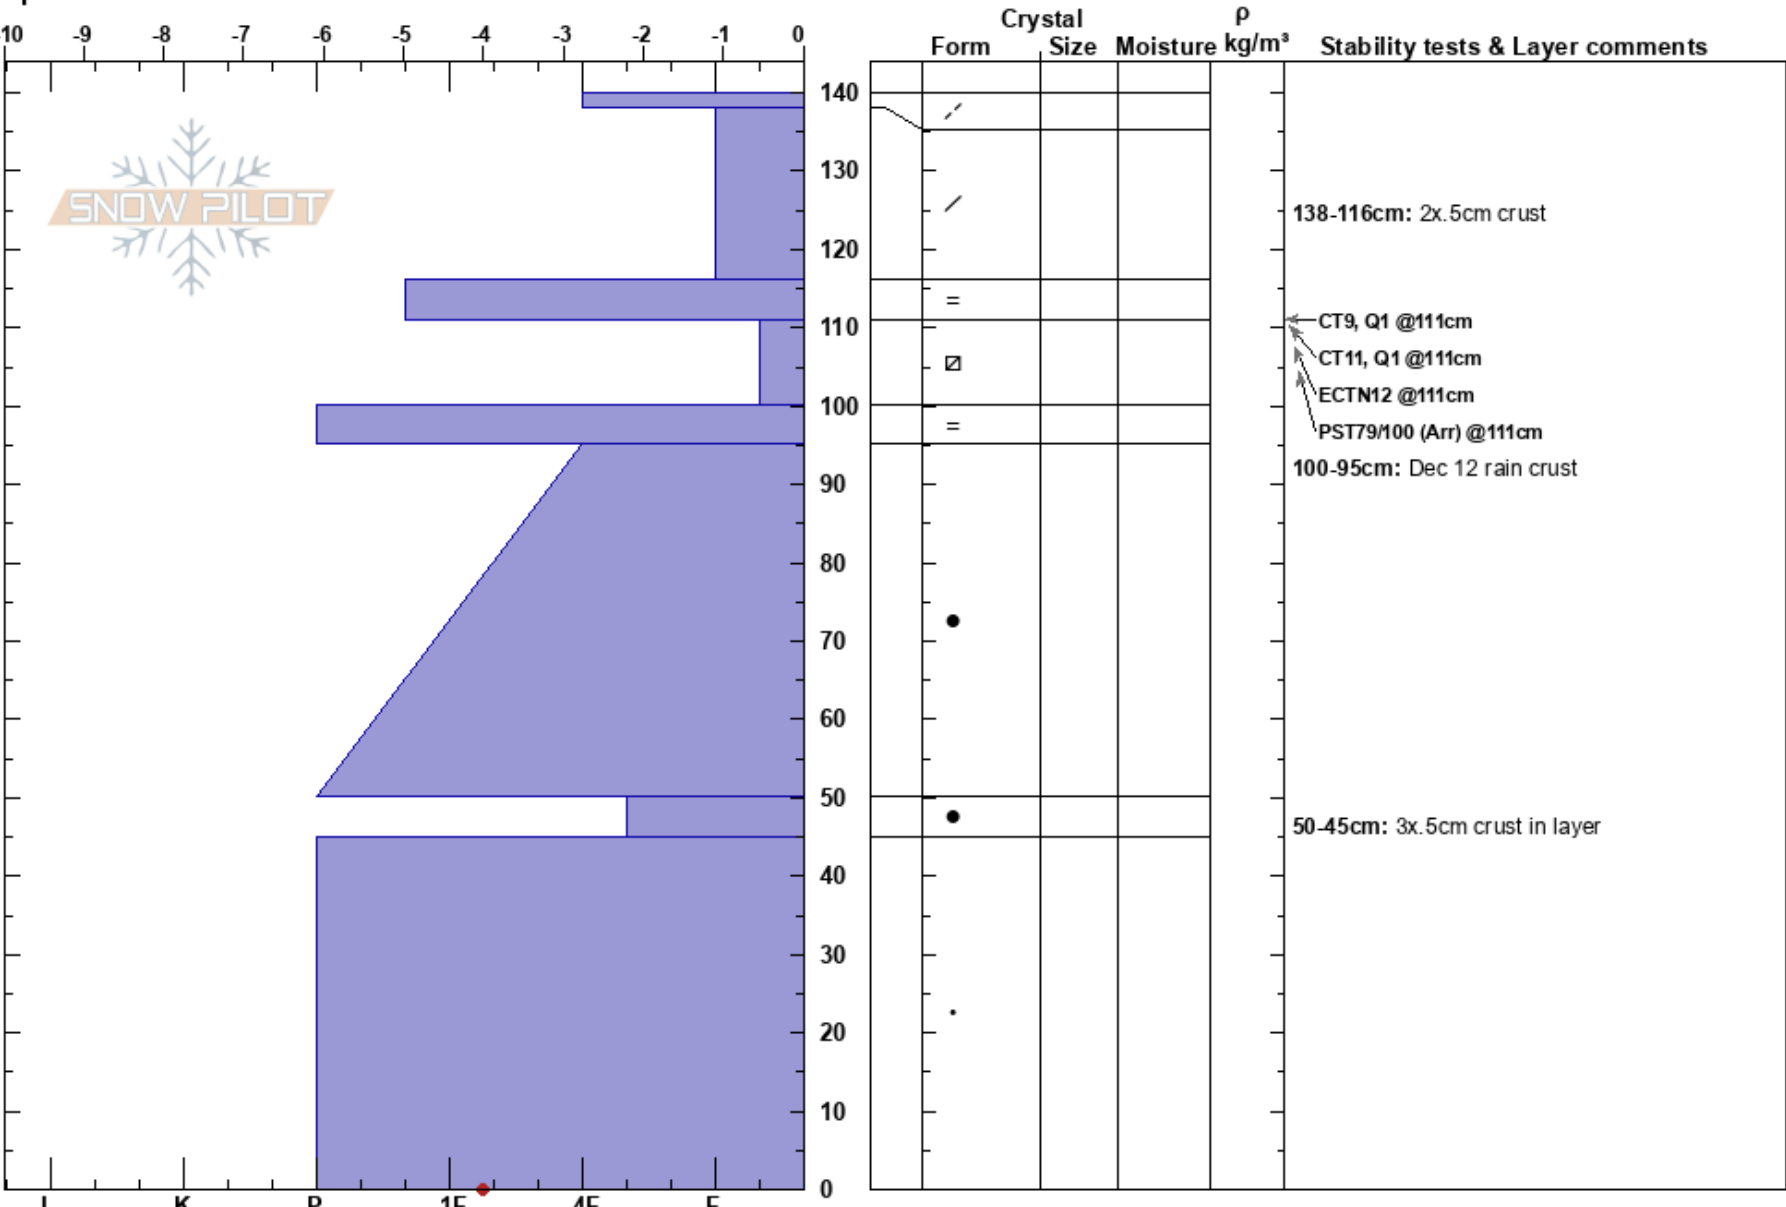

West of Quail Face
 Lake Tahoe
 CA
Elevation: 7550 ft
Aspect: NE
Specifics:

Clinton Culp
 01/15/2020 - 12:30pm
Co-ord: 39.06600N, -120.16900W
Slope Angle: 20°
Wind Loading: previous

Stability:
Air Temperature: -1°C
Sky Cover: BKN
Precipitation: NO
Wind: Calm

HS: 140
Layer Notes:
 138-116cm: 2x.5cm crust
 116-111cm: Jan 1 Rain Crust
 111-100cm: Problematic layer
 100-95cm: Dec 12 rain crust
 50-45cm: 3x.5cm crust in layer

Notes: