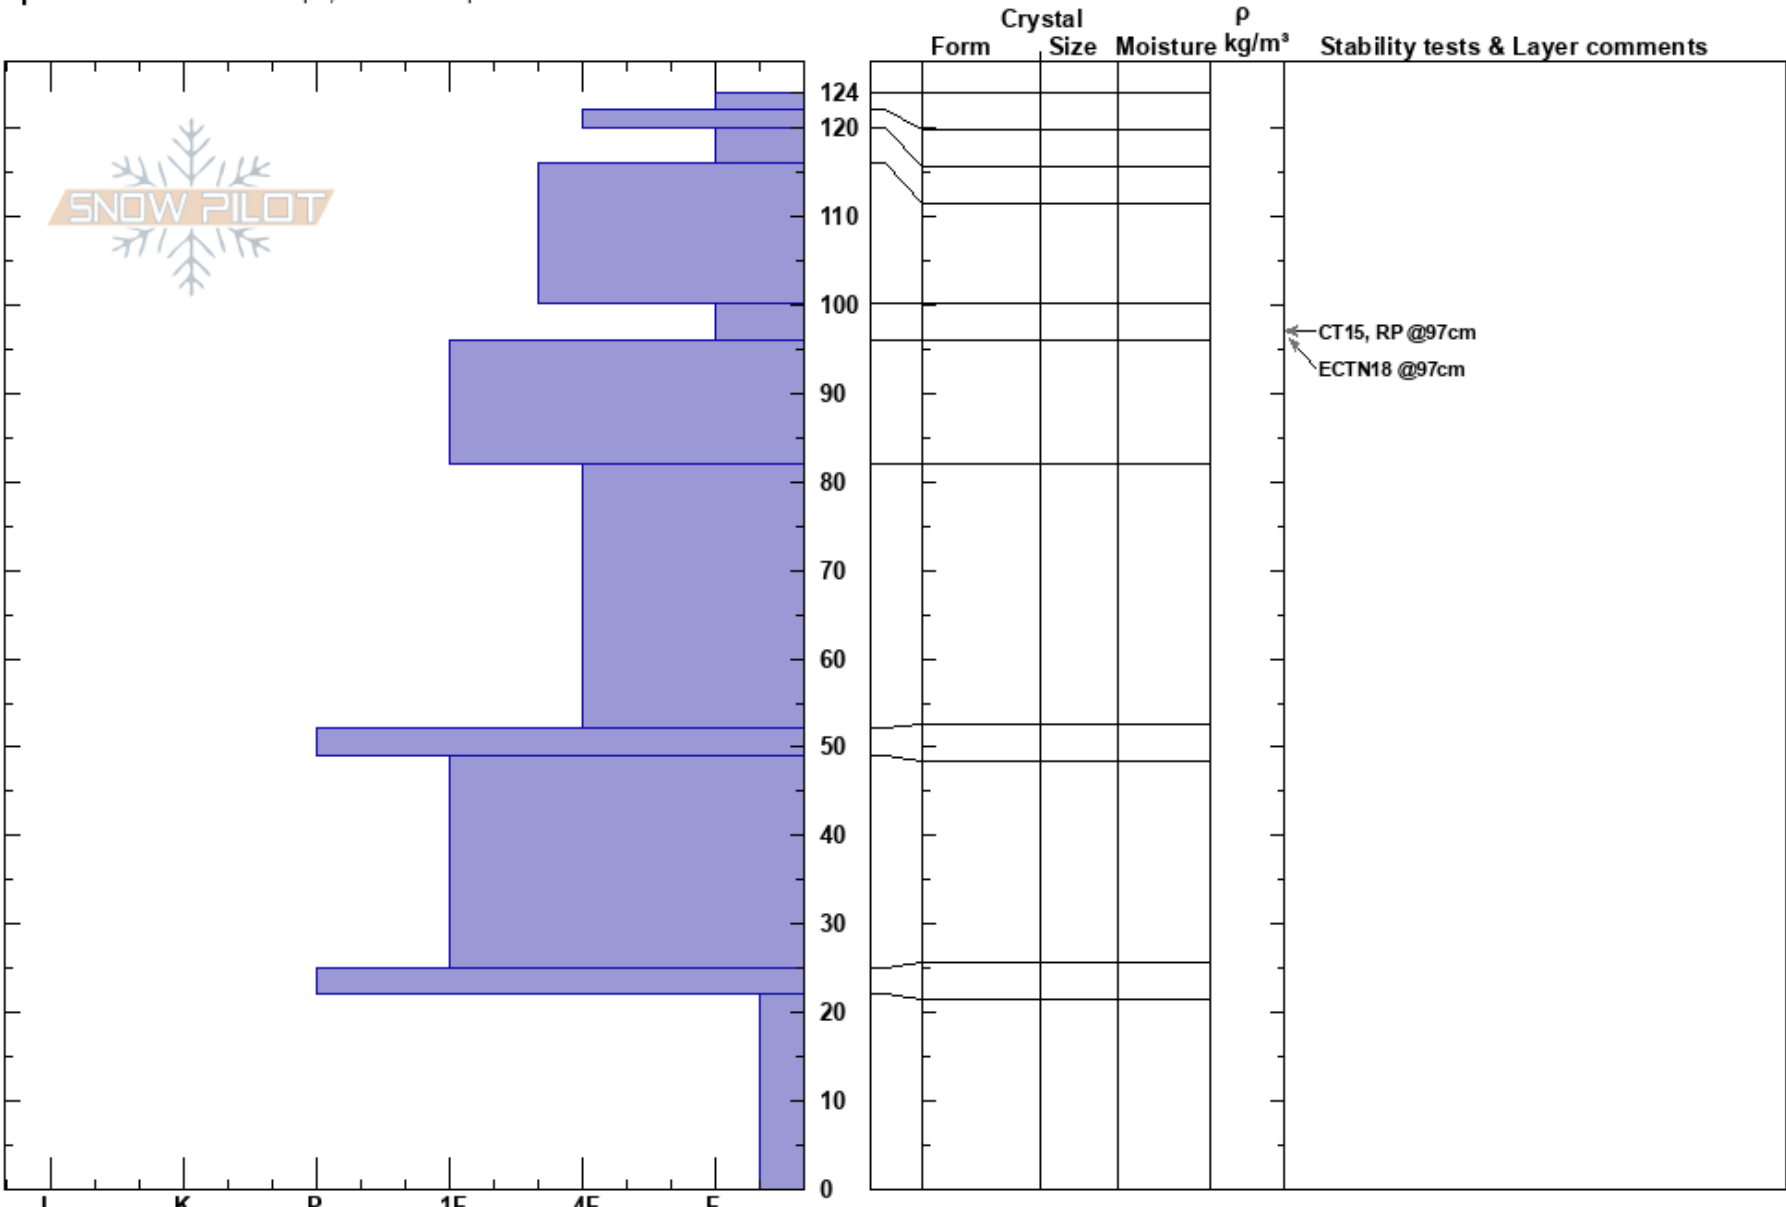

Quandary East
 Tenmile Range
 CO
Elevation: 11400 ft
Aspect: E
Specifics: Ski tracks on slope; We skied slope

Abe Pacharz
 01/14/2020 - 3:00pm
Co-ord:
Slope Angle: 25°
Wind Loading: yes

Stability:
Air Temperature:
Sky Cover: FEW
Precipitation: NO
Wind: SW Moderate

HS: 124
Layer Notes:
 22-0cm: Problematic layer

← CT15, RP @97cm
 ← ECTN18 @97cm

Notes: