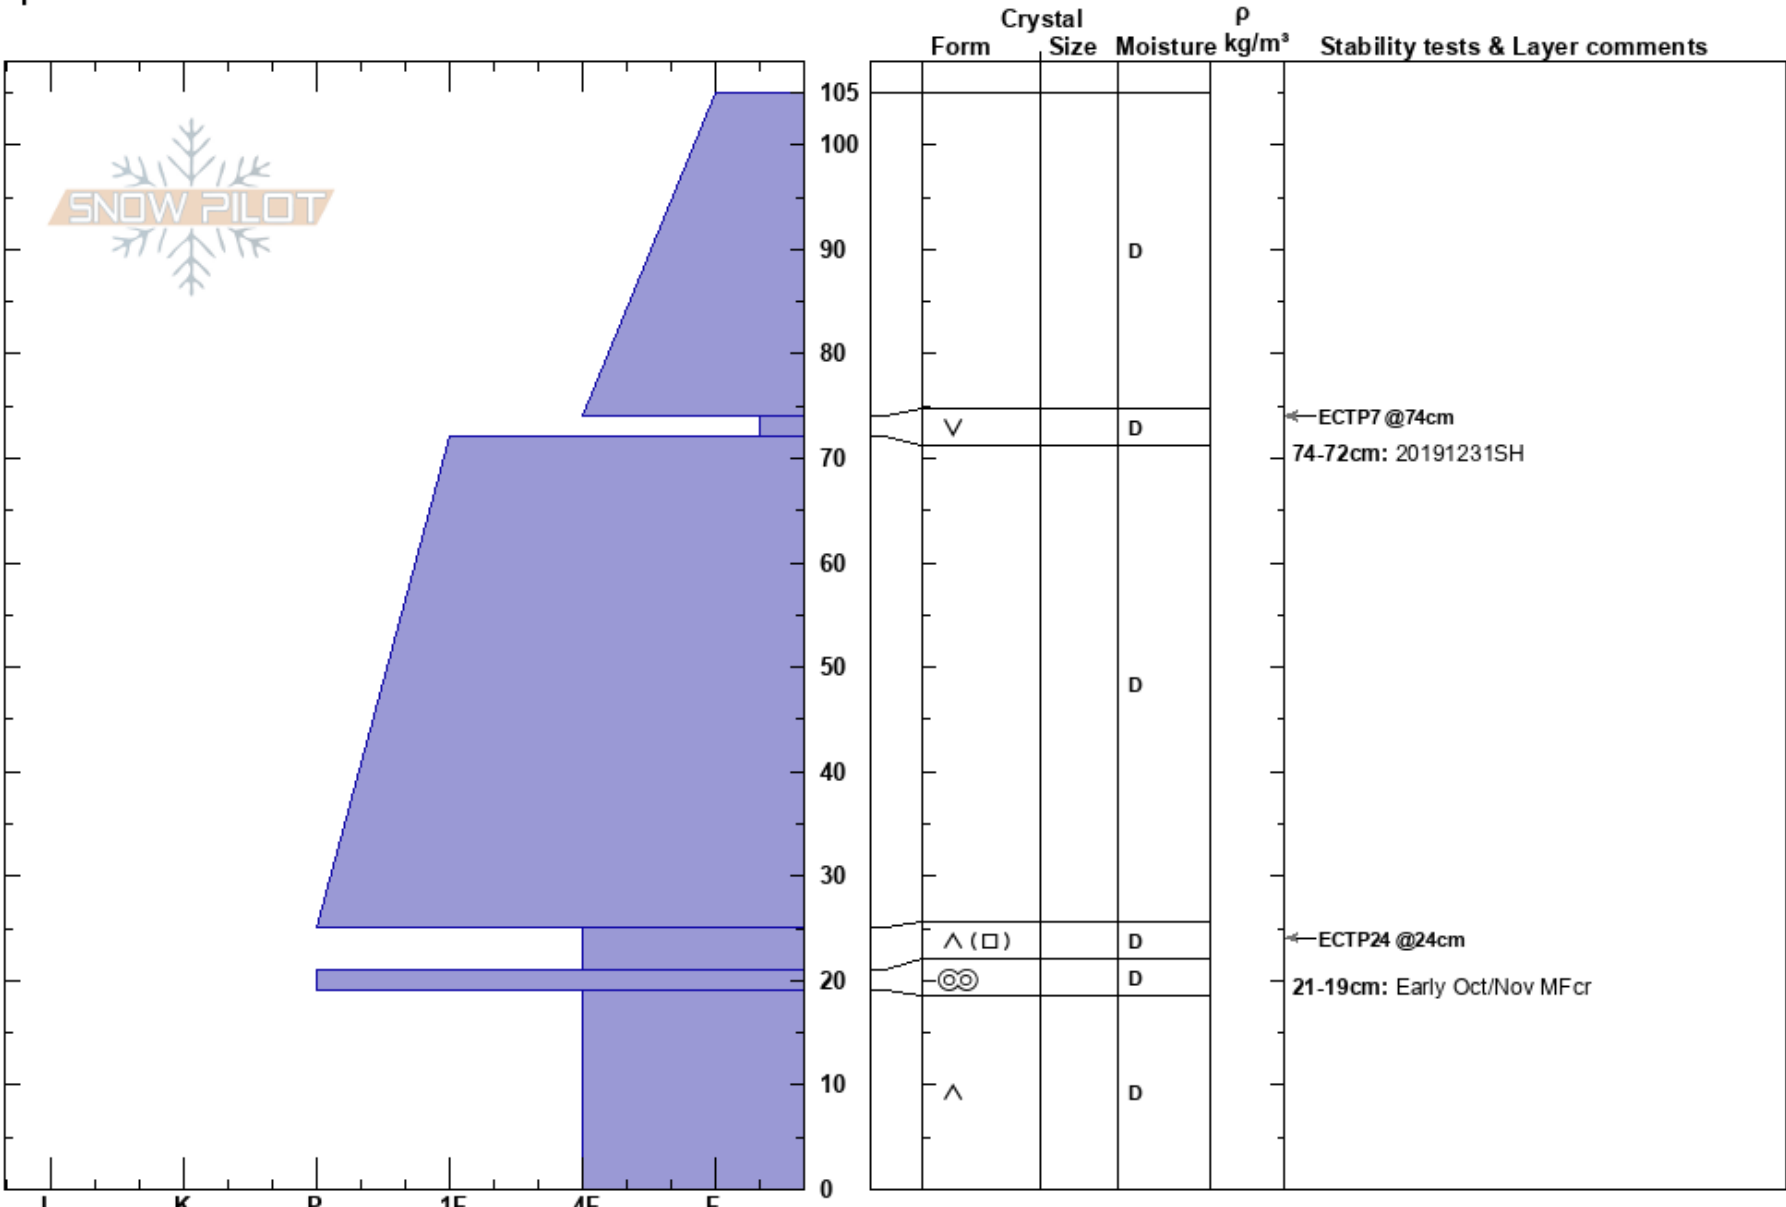

East Fork 2
 purcell
 BC
 Elevation: 2300 m
 Aspect: E
 Specifics:

Panorama Avalanche Office
 15/01/2020 - 13:00
 Co-ord:
 Slope Angle: 29°
 Wind Loading:

Stability:
 Air Temperature:
 Sky Cover: OVC
 Precipitation: NO
 Wind: Calm

HS:105
 PF:80
 PS:30
 Layer Notes:
 74-72cm: 20191231SH
 25-21cm: Problematic layer
 21-19cm: Early Oct/Nov MFcr

Notes: Open area in glade, BTL, smooth ground. Area had not seen previous avalanche activity this season.